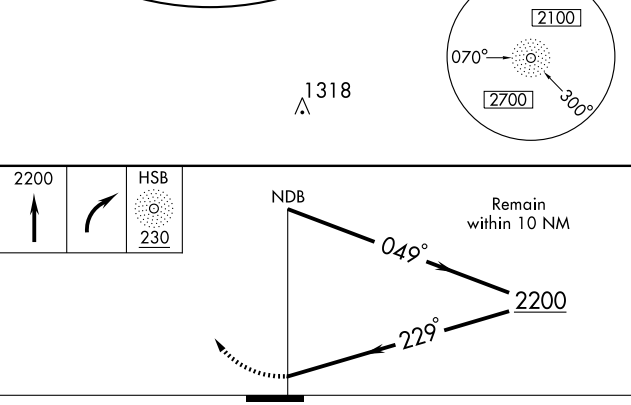

NDB RWY 24

HARRISBURG-RALEIGH (HSB)

NDB HSB 230	APP CRS 229°	Rwy Idg 5013
	TDZE 396	
	Apt Elev 396	

MISSED APPROACH: Climb to 2200 then right turn direct to HSB NDB and hold.

AWOS-3
135.925

KANSAS CITY CENTER
125.3 269.5

UNICOM
122.8 (CTAF) 0

EC-3, 22 OCT 2009 to 19 NOV 2009

EC-3, 22 OCT 2009 to 19 NOV 2009

CATEGORY	A	B	C	D
S-24	1000-1	604 (700-1)	1000-1¾ 604 (700-1¾)	1000-2 604 (700-2)
CIRCLING	1000-1	604 (700-1)	1000-1¾ 604 (700-1¾)	1000-2 604 (700-2)