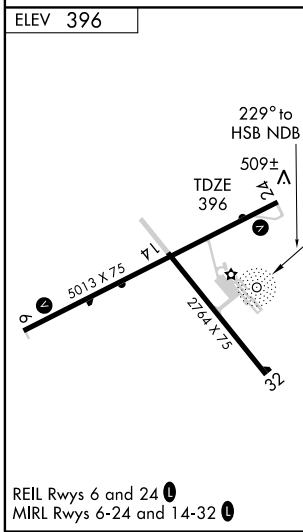

NDB RWY 24

HARRISBURG-RALEIGH (HSB)

NDB HSB 230	APP CRS 229°	Rwy Idg 5013
	TDZE 396	
	Apt Elev 396	

MISSED APPROACH: Climb to 2200 then right turn direct to HSB NDB and hold.

AWOS-3
135.925

KANSAS CITY CENTER
125.3 269.5

UNICOM
122.8 (CTAF) 0

EC-3, 22 OCT 2009 to 19 NOV 2009

EC-3, 22 OCT 2009 to 19 NOV 2009

CATEGORY	A	B	C	D
S-24	1000-1	604 (700-1)	1000-1¾ 604 (700-1¾)	1000-2 604 (700-2)
CIRCLING	1000-1	604 (700-1)	1000-1¾ 604 (700-1¾)	1000-2 604 (700-2)