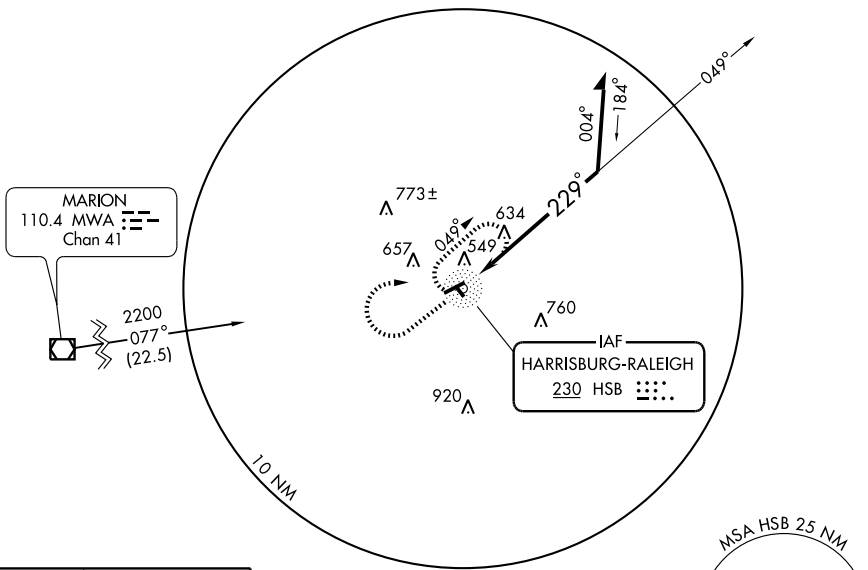

NDB RWY 24

HARRISBURG-RALEIGH (HSB)

NDB HSB 230	APP CRS 229°	Rwy Idg 5013
	TDZE 396	
	Apt Elev 396	

MISSED APPROACH: Climb to 2200 then right turn direct to HSB NDB and hold.

AWOS-3
135.925

KANSAS CITY CENTER
125.3 269.5

UNICOM
122.8 (CTAF) 0

EC-3, 22 OCT 2009 to 19 NOV 2009

EC-3, 22 OCT 2009 to 19 NOV 2009

CATEGORY	A	B	C	D
S-24	1000-1	604 (700-1)	1000-1¾ 604 (700-1¾)	1000-2 604 (700-2)
CIRCLING	1000-1	604 (700-1)	1000-1¾ 604 (700-1¾)	1000-2 604 (700-2)