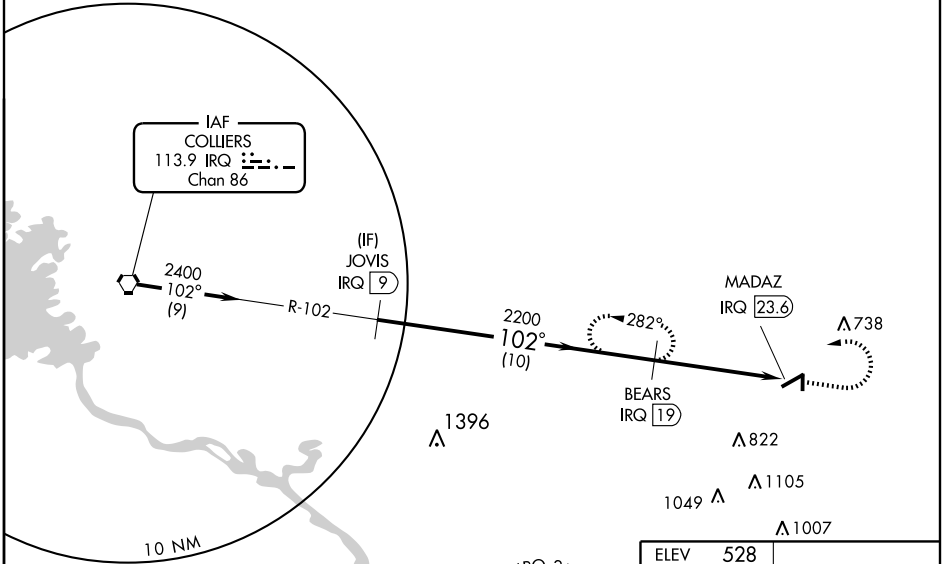

AIKEN, SOUTH CAROLINA

AL-5197 (FAA)

VORTAC IRQ 113.9 Chan 86	APP CRS 102°	Rwy Idg TDZE Apt Elev	N/A N/A 528
--	------------------------	-----------------------------	--

VOR/DME-A
AIKEN MUNI (AIK)

▼ If local altimeter setting not received, use Augusta Rgnl at Bush Field altimeter setting and increase all MDAs 120 feet.
▲ NA

MISSED APPROACH: Climb to 1600 then climbing left turn to 2400 via IRQ R-102 to BEARS 19 DME and hold.

AWOS-3
118.025

AUGUSTA APP CON ★
119.15 284.625

UNICOM
122.8 (CTAF) **0**

SE-2, 22 OCT 2009 to 19 NOV 2009

SE-2, 22 OCT 2009 to 19 NOV 2009

CATEGORY	A	B	C	D
CIRCLING	1020-1 492 (500-1)	1020-1¼ 492 (500-1¼)	1020-1½ 492 (500-1½)	NA

AIKEN, SOUTH CAROLINA
Amdt 1 07354

33°39'N - 81°41'W

VOR/DME-A
AIKEN MUNI (AIK)