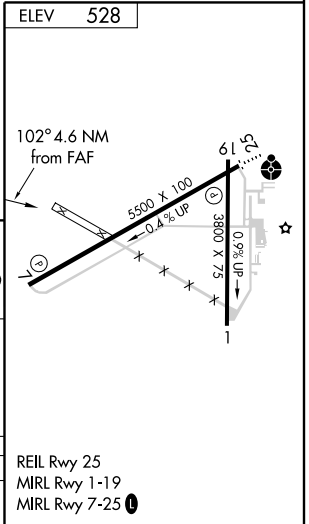

AIKEN, SOUTH CAROLINA
Amdt 1 07354

33°39'N - 81°41'W

VOR/DME-A
AIKEN MUNI (AIK)