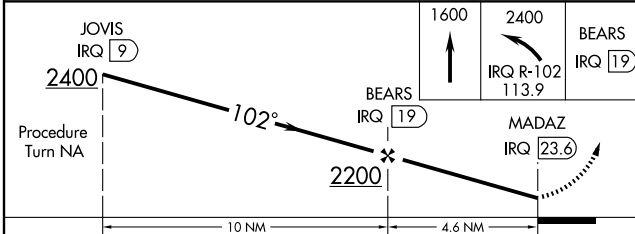

CATEGORY	A	B	C	D
CIRCLING	1020-1 492 (500-1)	1020-1¼ 492 (500-1¼)	1020-1½ 492 (500-1½)	NA