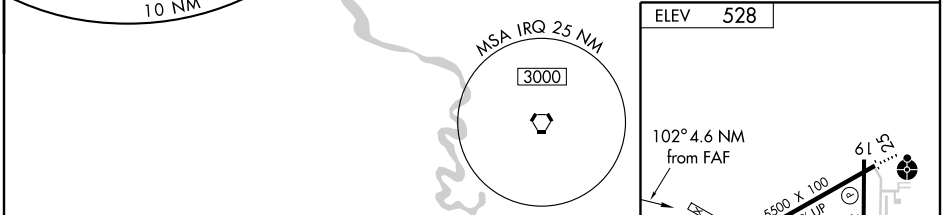

CATEGORY	A	B	C	D
CIRCLING	1020-1 492 (500-1)	1020-1¼ 492 (500-1¼)	1020-1½ 492 (500-1½)	NA