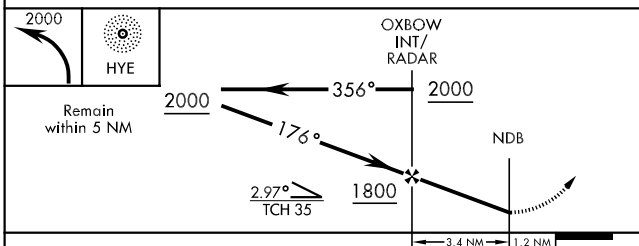

CATEGORY	COPTER	
H-17	840-³/₄	522 (600-³/₄)