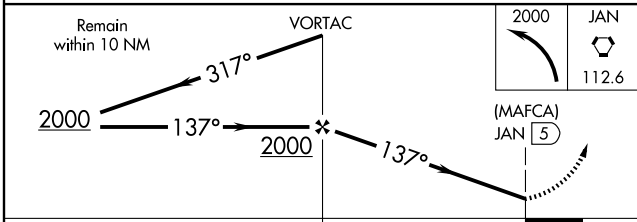

VOR or GPS-A

MADISON/ BRUCE CAMPBELL FIELD (MBO)

VORTAC JAN 112.6 Chan 73	APP CRS 137°	Rwy Idg TDZE Apt Elev	N/A N/A 326

Use Jackson altimeter setting.	MISSED APPROACH: Climbing left turn to 2000 direct JAN VORTAC and hold.

AWOS-3 119.125	JACKSON APP CON * 123.9 317.7	CLNC DEL 125.9	UNICOM 122.8 (CTAF)

CATEGORY	A	B	C	D	FAF to MAP 5 NM					
CIRCLING	840-1 514 (600-1)	860-1 534 (600-1)	860-1½ 534 (600-1½)	1000-2¼ 674 (700-2¼)	Knots	60	90	120	150	180
					Min:Sec	5:00	3:20	2:30	2:00	1:40

SC-4, 22 OCT 2009 to 19 NOV 2009

SC-4, 22 OCT 2009 to 19 NOV 2009