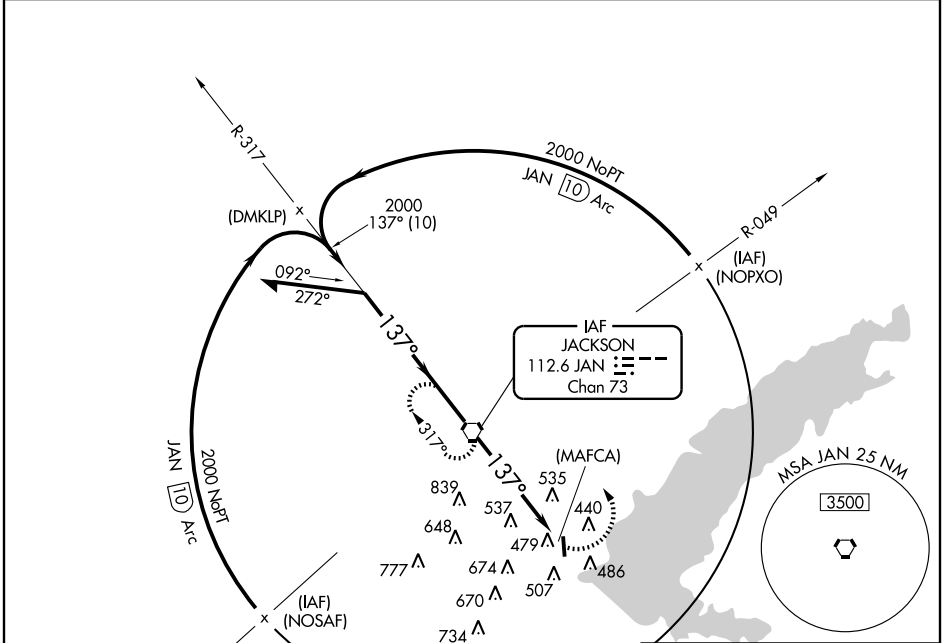

VOR or GPS-A

MADISON/ BRUCE CAMPBELL FIELD (MBO)

VORTAC JAN 112.6 Chan 73	APP CRS 137°	Rwy Idg TDZE Apt Elev	N/A N/A 326
--	------------------------	-----------------------------	--

Use Jackson altimeter setting.	MISSED APPROACH: Climbing left turn to 2000 direct JAN VORTAC and hold.
--------------------------------	---

AWOS-3 119.125	JACKSON APP CON * 123.9 317.7	CLNC DEL 125.9	UNICOM 122.8 (CTAF)
--------------------------	---	--------------------------	-------------------------------

CATEGORY	A	B	C	D	FAF to MAP 5 NM					
CIRCLING	840-1 514 (600-1)	860-1 534 (600-1)	860-1½ 534 (600-1½)	1000-2¼ 674 (700-2¼)	Knots	60	90	120	150	180
					Min:Sec	5:00	3:20	2:30	2:00	1:40

SC-4, 22 OCT 2009 to 19 NOV 2009

SC-4, 22 OCT 2009 to 19 NOV 2009