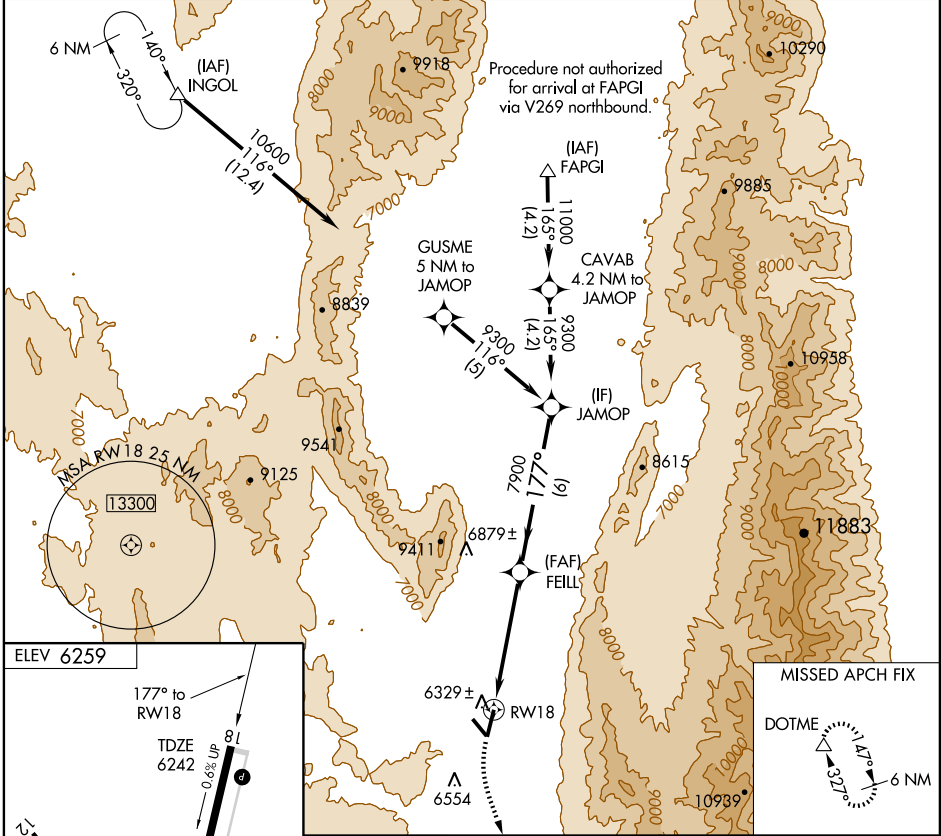

RNAV (GPS) RWY 18

ELY AIRPORT-YELLAND FIELD (ELY)

APP CRS	Rwy Idg	6018
177°	TDZE	6242
	Apt Elev	6259

NA DME/DME RNP-0.3 NA.
 Circling NA southwest of Rwy 12 and 36.
 Straight in minimums NA at night.

MISSED APPROACH: Climbing left turn to 12000 direct DOTME WP and hold.

ASOS 120.625	SALT LAKE CENTER 133.45 317.625	UNICOM 122.8 (CTAF)
------------------------	---	-------------------------------

SW-4, 22 OCT 2009 to 19 NOV 2009

SW-4, 22 OCT 2009 to 19 NOV 2009

CATEGORY	A	B	C	D
LNNAV MDA	7540-1¼ 1298 (1300-1¼)	7540-1½ 1298 (1300-1½)	7540-3	1298 (1300-3)
CIRCLING	7540-1¼ 1281 (1300-1¼)	7540-1½ 1281 (1300-1½)	7540-3	1281 (1300-3)