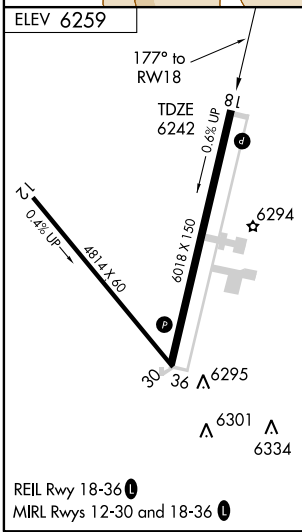

RNAV (GPS) RWY 18

ELY AIRPORT-YELLAND FIELD (ELY)

APP CRS	Rwy Idg	6018
177°	TDZE	6242
	Apt Elev	6259

NA DME/DME RNP-0.3 NA.
 Circling NA southwest of Rwy 12 and 36.
 Straight in minimums NA at night.

MISSED APPROACH: Climbing left turn to 12000 direct DOTME WP and hold.

ASOS 120.625	SALT LAKE CENTER 133.45 317.625	UNICOM 122.8 (CTAF)
------------------------	---	-------------------------------

SW-4, 22 OCT 2009 to 19 NOV 2009

SW-4, 22 OCT 2009 to 19 NOV 2009

CATEGORY	A	B	C	D
LNNAV MDA	7540-1¼ 1298 (1300-1¼)	7540-1½ 1298 (1300-1½)	7540-3	1298 (1300-3)
CIRCLING	7540-1¼ 1281 (1300-1¼)	7540-1½ 1281 (1300-1½)	7540-3	1281 (1300-3)