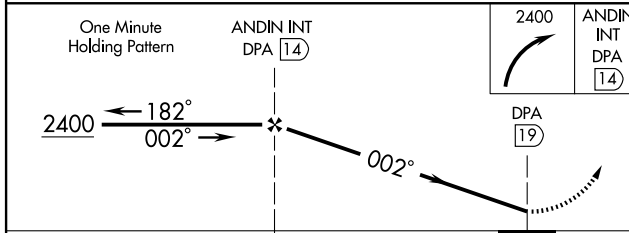

VOR/DME DPA 108.4 Chan 21	APP CRS 002°	Rwy Idg TDZE Apt Elev 888	N/A N/A 888
---	------------------------	---	--------------------------

CHICAGO/LAKE IN THE HILLS / LAKE IN THE HILLS (3CK)

NA Obtain local altimeter setting on CTAF; when not received use Chicago Du Page altimeter setting. MISSED APPROACH: Climbing right turn to 2400 direct ANDIN Int and hold.

CHICAGO APP CON 120.55 315.6	UNICOM 123.05 (CTAF)	122.75 Q
--	--------------------------------	------------------------

CATEGORY	A	B	C	D
CIRCLING	1500-1	612 (700-1)	1500-1¾ 612 (700-1¾)	NA
CHICAGO DU PAGE ALTIMETER SETTING				
CIRCLING	1560-1	672 (700-1)	1560-2 672 (700-2)	NA