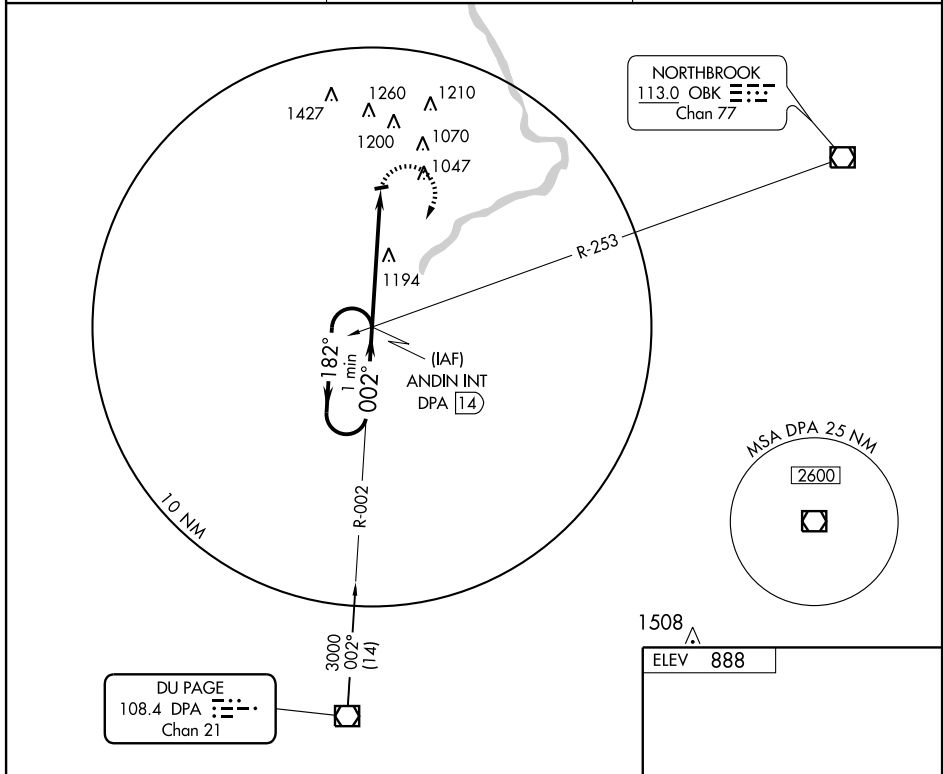

VOR/DME DPA 108.4 Chan 21	APP CRS 002°	Rwy Idg TDZE Apt Elev 888	N/A N/A 888
---	------------------------	---	--------------------------

CHICAGO/LAKE IN THE HILLS / LAKE IN THE HILLS (3CK)

NA Obtain local altimeter setting on CTAF; when not received use Chicago Du Page altimeter setting. MISSED APPROACH: Climbing right turn to 2400 direct ANDIN Int and hold.

CHICAGO APP CON 120.55 315.6	UNICOM 123.05 (CTAF)	122.75 Q
--	--------------------------------	------------------------

CATEGORY	A	B	C	D
CIRCLING	1500-1	612 (700-1)	1500-1¾ 612 (700-1¾)	NA
CHICAGO DU PAGE ALTIMETER SETTING				
CIRCLING	1560-1	672 (700-1)	1560-2 672 (700-2)	NA

FAF to MAP 5 NM					
Knots	60	90	120	150	180
Min:Sec	5:00	3:20	2:30	2:00	1:40

EC-3, 22 OCT 2009 to 19 NOV 2009

EC-3, 22 OCT 2009 to 19 NOV 2009