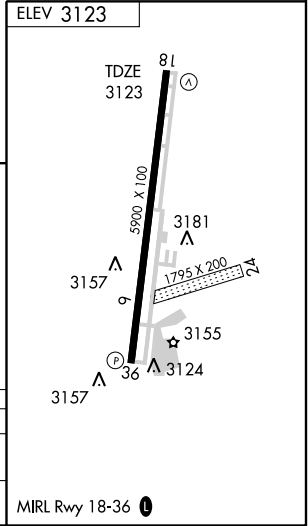

NDB RWY 18

GUYMON MUNI (GUY)

NDB GUY 275	APP CRS 177°	Rwy ldg 5900
		TDZE 3123
		Apt Elev 3123

⚠ Circling not authorized east of Rwy 18-36. **MISSED APPROACH:** Climb to 5000 then right turn direct GUY NDB and hold.

ASOS 119.925	KANSAS CITY CENTER 134.0 290.8	UNICOM 122.7 (CTAF)
------------------------	--	-------------------------------

SC-1, 22 OCT 2009 to 19 NOV 2009

SC-1, 22 OCT 2009 to 19 NOV 2009

5000	GUY 275	NDB	Remain within 10 NM
↑	↷	↖ 357°	↖ 177°
			5000
0.7			

CATEGORY	A	B	C	D
S-18	3900-1 777 (800-1)	3900-1¼ 777 (800-1¼)	3900-2¼ 777 (800-2¼)	NA
CIRCLING	3900-1 777 (800-1)	3900-1¼ 777 (800-1¼)	3900-2¼ 777 (800-2¼)	NA