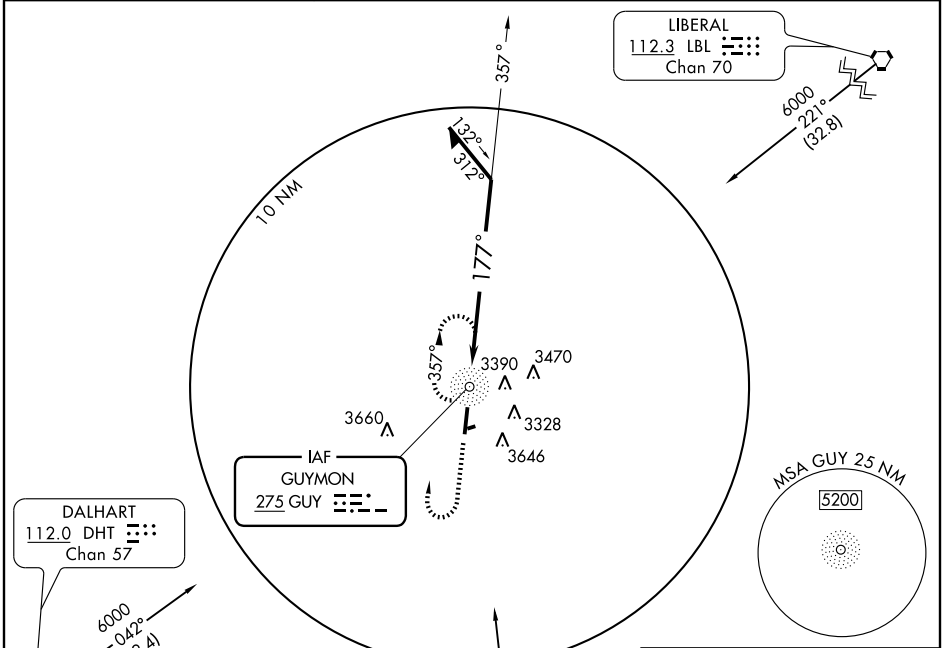

NDB RWY 18

GUYMON MUNI (GUY)

NDB GUY 275	APP CRS 177°	Rwy ldg 5900
		TDZE 3123
		Apt Elev 3123

⚠ Circling not authorized east of Rwy 18-36. **MISSED APPROACH:** Climb to 5000 then right turn direct GUY NDB and hold.

ASOS 119.925	KANSAS CITY CENTER 134.0 290.8	UNICOM 122.7 (CTAF)
------------------------	--	-------------------------------

SC-1, 22 OCT 2009 to 19 NOV 2009

SC-1, 22 OCT 2009 to 19 NOV 2009

5000	GUY 275	NDB	Remain within 10 NM
↑	↷	↖ 357°	↖ 177°
			5000
0.7			

CATEGORY	A	B	C	D
S-18	3900-1 777 (800-1)	3900-1¼ 777 (800-1¼)	3900-2¼ 777 (800-2¼)	NA
CIRCLING	3900-1 777 (800-1)	3900-1¼ 777 (800-1¼)	3900-2¼ 777 (800-2¼)	NA