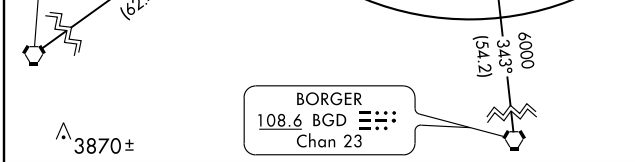

5000	GUY 275	NDB	Remain within 10 NM
↑	↷	↖ 357°	↖ 177°
			5000
0.7			

CATEGORY	A	B	C	D
S-18	3900-1 777 (800-1)	3900-1¼ 777 (800-1¼)	3900-2¼ 777 (800-2¼)	NA
CIRCLING	3900-1 777 (800-1)	3900-1¼ 777 (800-1¼)	3900-2¼ 777 (800-2¼)	NA