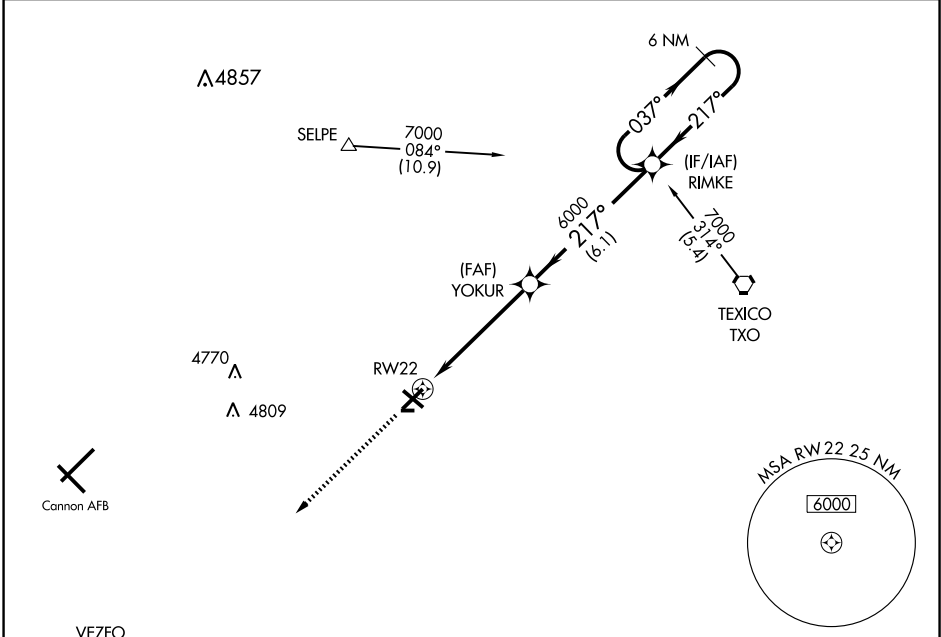

RNAV (GPS) RWY 22

CLOVIS MUNI (CVN)

APP CRS 217°	Rwy ldg 6200
	TDZE 4216
	Apt Elev 4216

DME/DME RNP-0.3 NA.

MISSED APPROACH: Climb to 6300 direct VEZFO and hold.

AWOS-3 135.375	CANNON APP CON* 125.5 352.1	CLNC DEL 119.0	UNICOM 122.8 (CTAF)
--------------------------	---------------------------------------	--------------------------	-------------------------------

SW-1, 22 OCT 2009 to 19 NOV 2009

SW-1, 22 OCT 2009 to 19 NOV 2009

ELEV 4216	Rwy 4 ldg 5401'
-----------	-----------------

CAUTION: Cannon AFB 12 NM WSW, heavy USAF fighter traffic.

CATEGORY	A	B	C	D
LNAV MDA	4620-1	404 (500-1)	4620-1¼	404 (500-1¼)
CIRCLING	4680-1	464 (500-1)	4680-1½ 464 (500-1½)	4780-2 564 (600-2)

REIL Rwy 12 and 30
MIRL Rwy 4-22 and 12-30