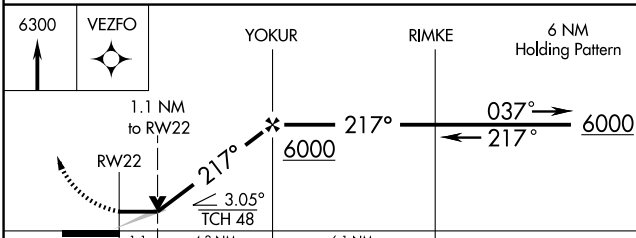

RNAV (GPS) RWY 22

CLOVIS MUNI (CVN)

APP CRS 217°	Rwy ldg 6200
	TDZE 4216
	Apt Elev 4216

DME/DME RNP-0.3 NA.

MISSED APPROACH: Climb to 6300 direct VEZFO and hold.

AWOS-3 135.375	CANNON APP CON* 125.5 352.1	CLNC DEL 119.0	UNICOM 122.8 (CTAF)
--------------------------	---------------------------------------	--------------------------	-------------------------------

SW-1, 22 OCT 2009 to 19 NOV 2009

SW-1, 22 OCT 2009 to 19 NOV 2009

ELEV 4216	Rwy 4 ldg 5401'
-----------	-----------------

CAUTION: Cannon AFB 12 NM WSW, heavy USAF fighter traffic.

CATEGORY	A	B	C	D
LNAV MDA	4620-1	404 (500-1)	4620-1¼	404 (500-1¼)
CIRCLING	4680-1	464 (500-1)	4680-1½ 464 (500-1½)	4780-2 564 (600-2)