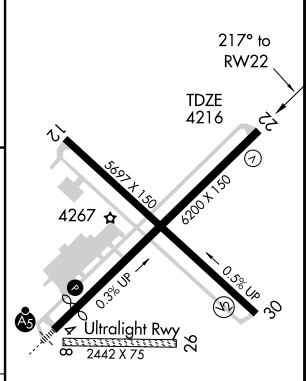

RNAV (GPS) RWY 22

CLOVIS MUNI (CVN)

APP CRS 217°	Rwy ldg 6200
	TDZE 4216
	Apt Elev 4216

DME/DME RNP-0.3 NA.

MISSED APPROACH: Climb to 6300 direct VEZFO and hold.

AWOS-3 135.375	CANNON APP CON* 125.5 352.1	CLNC DEL 119.0	UNICOM 122.8 (CTAF)
--------------------------	---------------------------------------	--------------------------	-------------------------------

SW-1, 22 OCT 2009 to 19 NOV 2009

SW-1, 22 OCT 2009 to 19 NOV 2009

ELEV 4216	Rwy 4 ldg 5401'
-----------	-----------------

CAUTION: Cannon AFB 12 NM WSW, heavy USAF fighter traffic.

CATEGORY	A	B	C	D
LNAV MDA	4620-1	404 (500-1)	4620-1¼	404 (500-1¼)
CIRCLING	4680-1	464 (500-1)	4680-1½ 464 (500-1½)	4780-2 564 (600-2)

REIL Rwy 12 and 30
MIRL Rwy 4-22 and 12-30