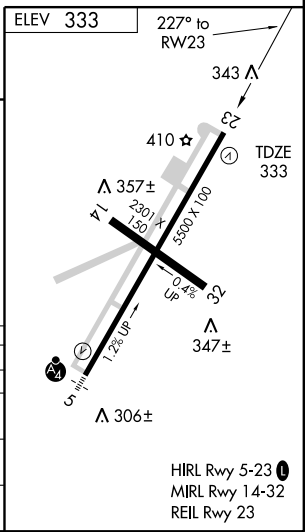

RNAV (GPS) RWY 23

WATERVILLE ROBERT LAFLÉUR (WVL)

WAAS CH 63100 W23A	APP CRS 227°	Rwy Idg TDZE 333 Apt Elev 333
--	------------------------	---

⚠ Circling to Rwy 14 and 32 NA at night. DME/DME RNP-0.3 NA. If local altimeter setting not received, use Augusta altimeter setting and increase LPV DA to 618 feet and all MDAs 40 feet. VDP NA when using Augusta altimeter setting.

⚠ MISSED APPROACH: Climb to 3000 direct JEGIS and via 177° track to RAZZR and hold.

AWOS-3 118.375	PORTLAND APP CON * 128.35 299.2	CLNC DEL 124.6	UNICOM 122.7 (CTAF)
--------------------------	---	--------------------------	-------------------------------

CATEGORY	A	B	C	D
LPV DA	583-¾ 250 (300-¾)			
RNAV/VNAV DA	NA			
RNAV MDA	800-1 467 (500-1)	800-1¼ 467 (500-1¼)	800-1½ 467 (500-1½)	800-2 467 (500-2)
CIRCLING	860-1 527 (600-1)	860-1½ 527 (600-1½)	900-2 567 (600-2)	