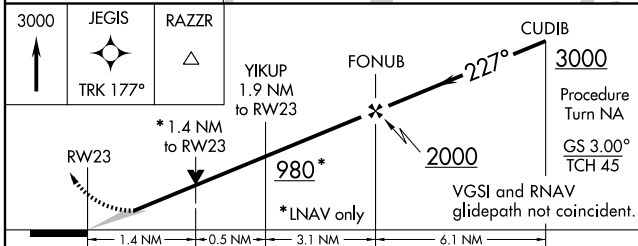

RNAV (GPS) RWY 23

WATERVILLE ROBERT LAFLÉUR (WVL)

WAAS CH 63100 W23A	APP CRS 227°	Rwy Idg TDZE 333 Apt Elev 333
--	------------------------	---

⚠ Circling to Rwy 14 and 32 NA at night. DME/DME RNP-0.3 NA. If local altimeter setting not received, use Augusta altimeter setting and increase LPV DA to 618 feet and all MDAs 40 feet. VDP NA when using Augusta altimeter setting.

⚠ MISSED APPROACH: Climb to 3000 direct JEGIS and via 177° track to RAZZR and hold.

AWOS-3 118.375	PORTLAND APP CON * 128.35 299.2	CLNC DEL 124.6	UNICOM 122.7 (CTAF)
--------------------------	---	--------------------------	-------------------------------