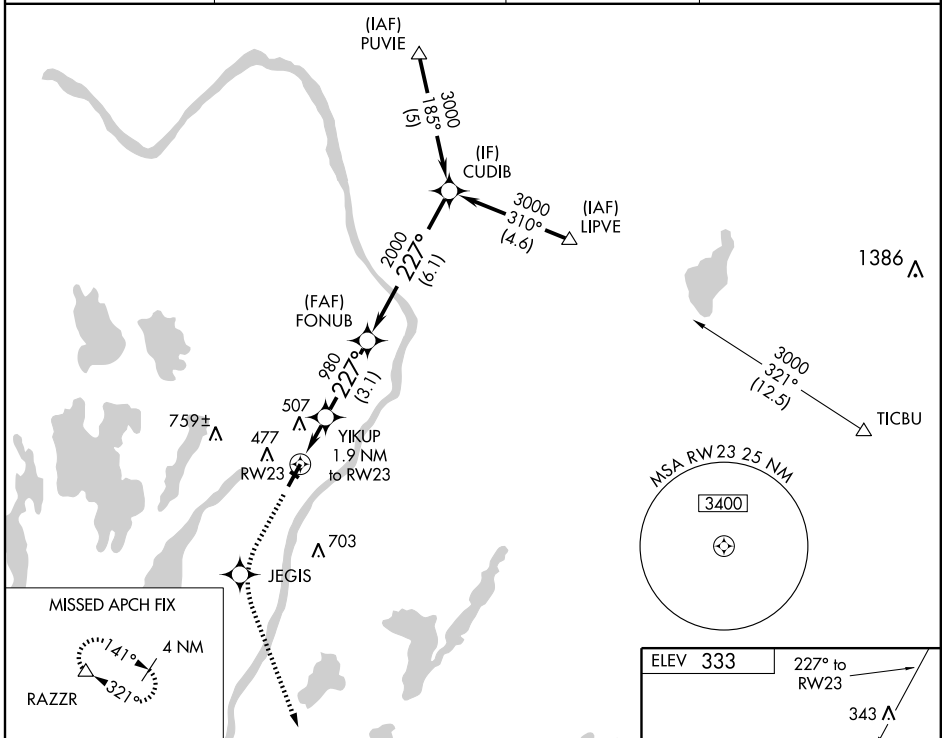

RNAV (GPS) RWY 23

WATERVILLE ROBERT LAFLÉUR (WVL)

WAAS CH 63100 W23A	APP CRS 227°	Rwy Idg TDZE 333 Apt Elev 333
--	------------------------	---

⚠ Circling to Rwy 14 and 32 NA at night. DME/DME RNP-0.3 NA. If local altimeter setting not received, use Augusta altimeter setting and increase LPV DA to 618 feet and all MDAs 40 feet. VDP NA when using Augusta altimeter setting.

⚠ MISSED APPROACH: Climb to 3000 direct JEGIS and via 177° track to RAZZR and hold.

AWOS-3 118.375	PORTLAND APP CON * 128.35 299.2	CLNC DEL 124.6	UNICOM 122.7 (CTAF)
--------------------------	---	--------------------------	-------------------------------

CATEGORY	A	B	C	D
LPV DA	583-¾ 250 (300-¾)			
RNAV/VNAV DA	NA			
RNAV MDA	800-1 467 (500-1)	800-1¼ 467 (500-1¼)	800-1½ 467 (500-1½)	800-2 467 (500-2)
CIRCLING	860-1 527 (600-1)	860-1½ 527 (600-1½)	900-2 567 (600-2)	

NE-1, 22 OCT 2009 to 19 NOV 2009

NE-1, 22 OCT 2009 to 19 NOV 2009