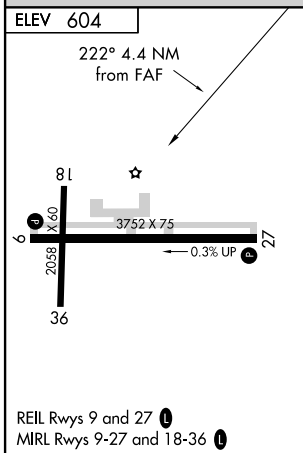

GRAND HAVEN, MICHIGAN

AL-5113 (FAA)

VORTAC MKG 115.2 Chan 99	APP CRS 222°	Rwy ldg TDZE Apt Elev N/A N/A 604
--	------------------------	---

VOR-A
GRAND HAVEN MEMORIAL AIRPARK (3GM)

GRAND HAVEN MEMORIAL AIRPARK (3GM)

<p>▼ Use Muskegon altimeter setting. ▲ NA ADF, DME or RADAR REQUIRED</p>	<p>MISSED APPROACH: Climb to 2500 then left turn direct MKG VORTAC and hold.</p>
--	--

MUSKEGON APP CON ★ 119.8 339.1	GC0 121.725	UNICOM 122.7 (CTAF) 0
--	-----------------------	---------------------------------