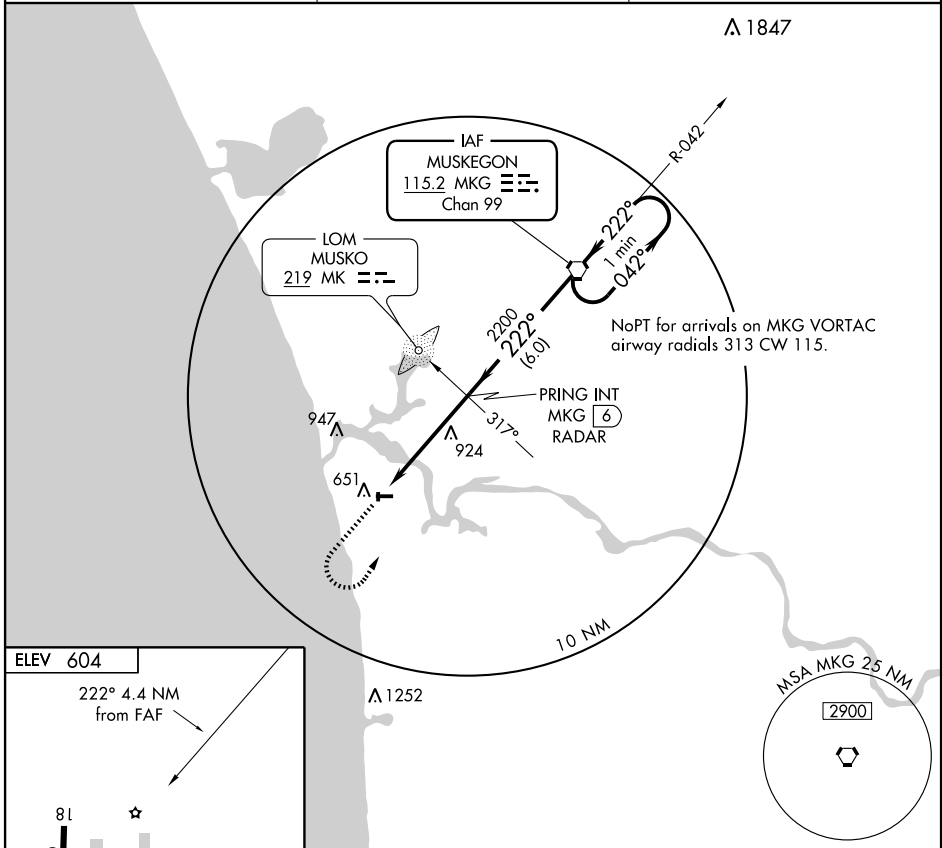

GRAND HAVEN, MICHIGAN

AL-5113 (FAA)

VORTAC MKG 115.2 Chan 99	APP CRS 222°	Rwy ldg TDZE Apt Elev N/A N/A 604
--	------------------------	---

VOR-A
GRAND HAVEN MEMORIAL AIRPARK (3GM)

GRAND HAVEN MEMORIAL AIRPARK (3GM)

<p>▼ Use Muskegon altimeter setting. ▲ NA ADF, DME or RADAR REQUIRED</p>	<p>MISSED APPROACH: Climb to 2500 then left turn direct MKG VORTAC and hold.</p>
--	--

MUSKEGON APP CON ★ 119.8 339.1	GC0 121.725	UNICOM 122.7 (CTAF) 0
--	-----------------------	---------------------------------

FAF to MAP 4.4 NM						
Knots	60	90	120	150	180	
Min:Sec	4:24	2:56	2:12	1:46	1:28	
CATEGORY	A		B		C	D
CIRCLING	1260-1		656 (700-1)		1260-1¾ 656 (700-1¾)	NA

GRAND HAVEN, MICHIGAN
Amdt 16 08269

GRAND HAVEN MEMORIAL AIRPARK (3GM)
VOR-A

43°02'N - 86°12'W

EC-1, 22 OCT 2009 to 19 NOV 2009

EC-1, 22 OCT 2009 to 19 NOV 2009