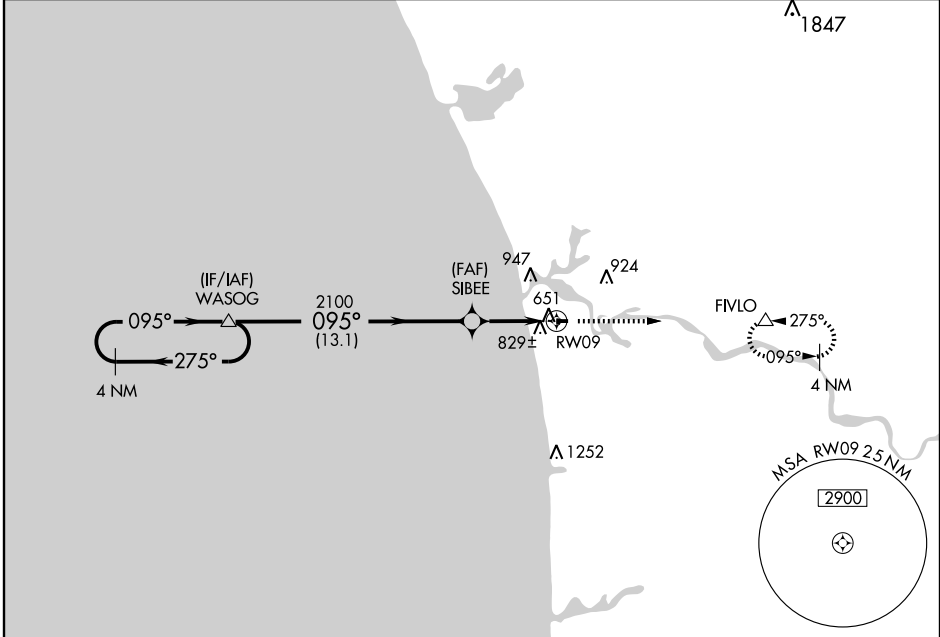

**RNAV (GPS) RWY 9**  
GRAND HAVEN MEMORIAL AIRPARK (3GM)

APP CRS <b>095°</b>	Rwy Idg <b>3752</b>
	TDZE <b>602</b>
	Apt Elev <b>604</b>

**▽** DME/DME RNP-0.3 NA.  
**△** NA Use Muskegon altimeter setting.  
Circling NA at night to Rwy 18/36.

MISSED APPROACH: Climb to 2700 direct FIVLO and hold.

MUSKEGON APP CON ★ <b>119.8 339.1</b>	GGC <b>121.725</b>	UNICOM <b>122.7 (CTAF) 0</b>
--	-----------------------	---------------------------------

EC-1, 22 OCT 2009 to 19 NOV 2009

EC-1, 22 OCT 2009 to 19 NOV 2009

CATEGORY	A	B	C	D
LNVA MDA	1120-1	518 (600-1)	1120-1½ 518 (600-1½)	NA
CIRCLING	1160-1 556 (600-1)	1180-1 576 (600-1)	1180-1½ 576 (600-1½)	NA