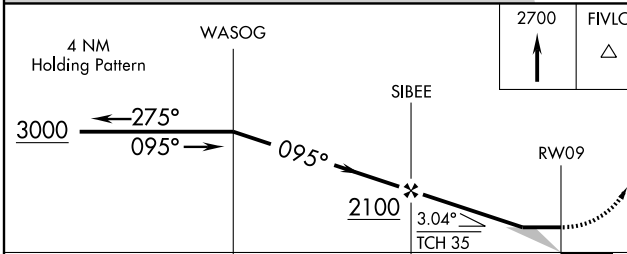

EC-1, 22 OCT 2009 to 19 NOV 2009

EC-1, 22 OCT 2009 to 19 NOV 2009