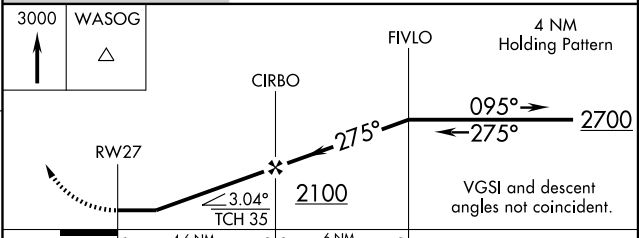

RNAV(GPS) RWY 27

GRAND HAVEN MEMORIAL AIRPARK (3GM)

APP CRS 275°	Rwy Idg 3752
	TDZE 602
	Apt Elev 604

▽ DME/DME RNP-0.3 NA.
△ NA Use Muskegon altimeter setting.
Circling NA at night rwys 18/36.

MISSED APPROACH: Climb to 3000 direct WASOG and hold.

MUSKEGON APP CON ★
119.8 339.1

GCO
121.725

UNICOM
122.7 (CTAF) 0

CATEGORY	A	B	C	D
LNAV MDA	1000-1 398 (400-1)			NA
CIRCLING	1160-1 556 (600-1)	1180-1 576 (600-1)	1180-1½ 576 (600-1½)	NA

EC-1, 22 OCT 2009 to 19 NOV 2009

EC-1, 22 OCT 2009 to 19 NOV 2009