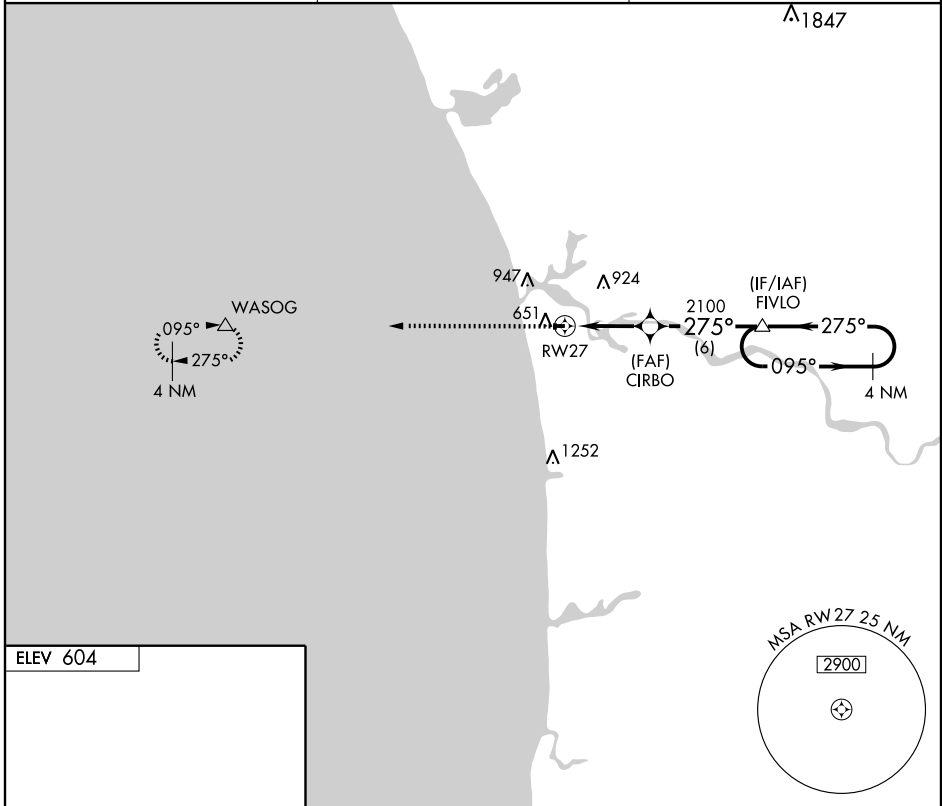

RNAV(GPS) RWY 27

GRAND HAVEN MEMORIAL AIRPARK (3GM)

APP CRS 275°	Rwy Idg 3752
	TDZE 602
	Apt Elev 604

▽ DME/DME RNP-0.3 NA.
△ NA Use Muskegon altimeter setting.
 Circling NA at night rwys 18/36.

MISSED APPROACH: Climb to 3000 direct WASOG and hold.

MUSKEGON APP CON ★
119.8 339.1

GCO
121.725

UNICOM
122.7 (CTAF) 0

CATEGORY	A	B	C	D
LNAV MDA	1000-1 398 (400-1)			NA
CIRCLING	1160-1 556 (600-1)	1180-1 576 (600-1)	1180-1½ 576 (600-1½)	NA

EC-1, 22 OCT 2009 to 19 NOV 2009