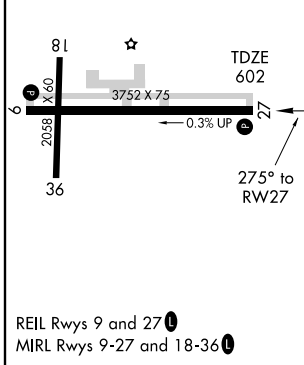

RNAV(GPS) RWY 27

GRAND HAVEN MEMORIAL AIRPARK (3GM)

APP CRS 275°	Rwy Idg 3752
	TDZE 602
	Apt Elev 604

▽ DME/DME RNP-0.3 NA.
△ NA Use Muskegon altimeter setting.
Circling NA at night rwys 18/36.

MISSED APPROACH: Climb to 3000 direct WASOG and hold.

MUSKEGON APP CON ★
119.8 339.1

GCO
121.725

UNICOM
122.7 (CTAF) 0

CATEGORY	A	B	C	D
LNAV MDA	1000-1 398 (400-1)			NA
CIRCLING	1160-1 556 (600-1)	1180-1 576 (600-1)	1180-1½ 576 (600-1½)	NA

EC-1, 22 OCT 2009 to 19 NOV 2009

EC-1, 22 OCT 2009 to 19 NOV 2009