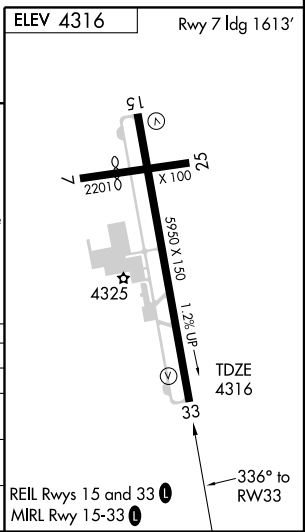

MISSED APPROACH: Climb to 8500 direct BIGNE and via 325° track to ACOSI and hold, continue climb-in-hold to 8500.

ASOS 120.625	DENVER CENTER 127.55 343.95	UNICOM 122.8 (CTAF)
------------------------	---------------------------------------	-------------------------------

SW-4, 22 OCT 2009 to 19 NOV 2009

SW-4, 22 OCT 2009 to 19 NOV 2009

Procedure NA for arrivals at CELAY via V208 southbound.

CATEGORY	A	B	C	D
LPV DA	4566-1 250 (300-1)			
LNAV/VNAV DA	4744-1½ 428 (500-1½)			
LNAV MDA	4920-1 604 (700-1)	4920-1¾ 604 (700-1¾)	4920-2 604 (700-2)	4920-2 604 (700-2)
CIRCLING	4920-1 604 (700-1)	4920-1¾ 604 (700-1¾)	4920-2 604 (700-2)	4920-2 604 (700-2)