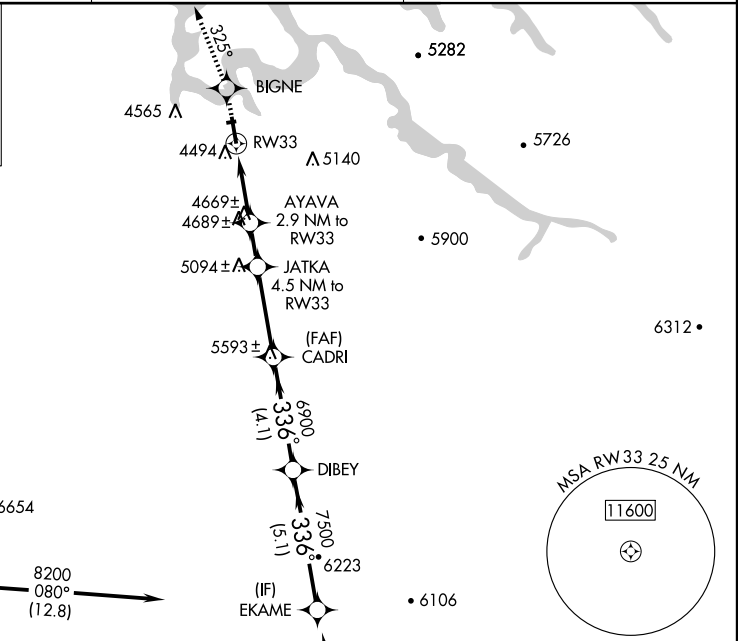

RNAV (GPS) RWY 33

PAGE MUNI (PGA)

WAAS CH 69204 W33A	APP CRS 336°	Rwy Idg 5950 TDZE 4316 Apt Elev 4316
---------------------------------	------------------------	---

▼ For uncompensated Baro-VNAV systems, LNAV/VNAV NA below -23°C (-9°F) or above 41°C (105°F).
DME/DME RNP-0.3 NA. Circling NA to Rwy 7-25.

MISSED APPROACH: Climb to 8500 direct BIGNE and via 325° track to ACOSI and hold, continue climb-in-hold to 8500.

ASOS 120.625	DENVER CENTER 127.55 343.95	UNICOM 122.8 (CTAF)
------------------------	---------------------------------------	-------------------------------

SW-4, 22 OCT 2009 to 19 NOV 2009

SW-4, 22 OCT 2009 to 19 NOV 2009

Procedure NA for arrivals at CELAY via V208 southbound.

CATEGORY	A	B	C	D
LPV DA	4566-1 250 (300-1)			
LNAV/VNAV DA	4744-1½ 428 (500-1½)			
LNAV MDA	4920-1 604 (700-1)	4920-1¾ 604 (700-1¾)	4920-2 604 (700-2)	4920-2 604 (700-2)
CIRCLING	4920-1 604 (700-1)	4920-1¾ 604 (700-1¾)	4920-2 604 (700-2)	4920-2 604 (700-2)