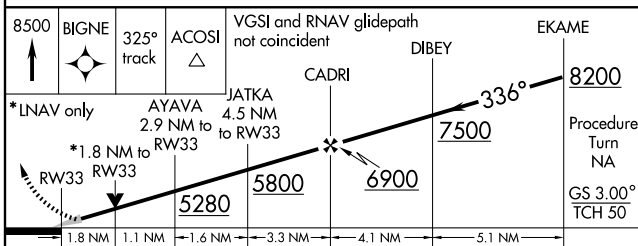

MISSED APPROACH: Climb to 8500 direct BIGNE and via 325° track to ACOSI and hold, continue climb-in-hold to 8500.

ASOS 120.625	DENVER CENTER 127.55 343.95	UNICOM 122.8 (CTAF)
------------------------	---------------------------------------	-------------------------------

SW-4, 22 OCT 2009 to 19 NOV 2009

SW-4, 22 OCT 2009 to 19 NOV 2009

Procedure NA for arrivals at CELAY via V208 southbound.

CATEGORY	A	B	C	D
LPV DA	4566-1 250 (300-1)			
LNAV/VNAV DA	4744-1½ 428 (500-1½)			
LNAV MDA	4920-1 604 (700-1)	4920-1¾ 604 (700-1¾)	4920-2 604 (700-2)	4920-2 604 (700-2)
CIRCLING	4920-1 604 (700-1)	4920-1¾ 604 (700-1¾)	4920-2 604 (700-2)	4920-2 604 (700-2)