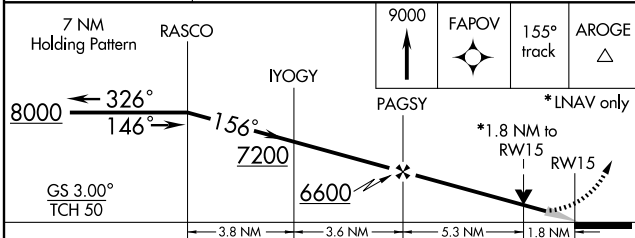

RNAV (GPS) RWY 15

PAGE MUNI (PGA)

WAAS CH 45604 W15A	APP CRS 156°	Rwy ldg 5950 TDZE 4264 Apt Elev 4316
--	------------------------	---

▼ For uncompensated Baro-VNAV systems, LNAV/VNAV NA below -23°C (-9°F) or above 41°C (105°F).
DME/DME RNP -0.3 NA. Circling NA to Rwy 7-25

MISSED APPROACH: Climb to 9000 direct FAPOV and via 155° track to AROGE and hold, continue climb-in-hold to 9000.

ASOS 120.625	DENVER CENTER 127.55 343.95	UNICOM 122.8 (CTAF) 0
------------------------	---------------------------------------	--