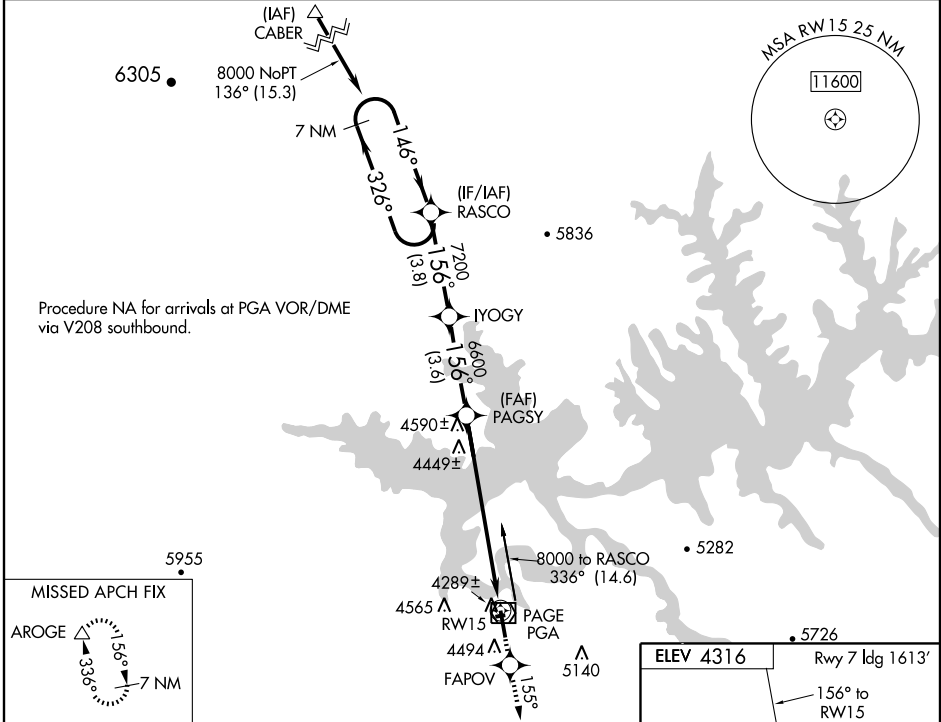

RNAV (GPS) RWY 15

PAGE MUNI (PGA)

WAAS CH 45604 W15A	APP CRS 156°	Rwy ldg 5950 TDZE 4264 Apt Elev 4316
--	------------------------	---

▼ For uncompensated Baro-VNAV systems, LNAV/VNAV NA below -23°C (-9°F) or above 41°C (105°F).
DME/DME RNP -0.3 NA. Circling NA to Rwy 7-25

MISSED APPROACH: Climb to 9000 direct FAPOV and via 155° track to AROGE and hold, continue climb-in-hold to 9000.

ASOS 120.625	DENVER CENTER 127.55 343.95	UNICOM 122.8 (CTAF) 0
------------------------	---------------------------------------	--

CATEGORY	A	B	C	D
LPV DA		4599-1¼	335 (300-1¼)	
LNAV/VNAV DA		4670-1½	406 (400-1½)	
LNAV MDA	4860-1	596 (600-1)	4860-1½ 596 (600-1½)	4860-1¾ 596 (600-1¾)
CIRCLING	4860-1	544 (600-1)	4860-1½ 544 (600-1½)	4920-2 604 (700-2)

SW-4, 22 OCT 2009 to 19 NOV 2009

SW-4, 22 OCT 2009 to 19 NOV 2009