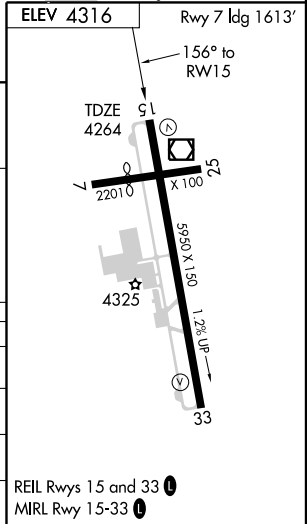

RNAV (GPS) RWY 15

PAGE MUNI (PGA)

WAAS CH 45604 W15A	APP CRS 156°	Rwy ldg 5950 TDZE 4264 Apt Elev 4316
--	------------------------	---

▼ For uncompensated Baro-VNAV systems, LNAV/VNAV NA below -23°C (-9°F) or above 41°C (105°F).
DME/DME RNP -0.3 NA. Circling NA to Rwy 7-25

MISSED APPROACH: Climb to 9000 direct FAPOV and via 155° track to AROGE and hold, continue climb-in-hold to 9000.

ASOS 120.625	DENVER CENTER 127.55 343.95	UNICOM 122.8 (CTAF) 0
------------------------	---------------------------------------	--

CATEGORY	A	B	C	D
LPV DA		4599-1¼	335 (300-1¼)	
LNAV/VNAV DA		4670-1½	406 (400-1½)	
LNAV MDA	4860-1	596 (600-1)	4860-1½ 596 (600-1½)	4860-1¾ 596 (600-1¾)
CIRCLING	4860-1	544 (600-1)	4860-1½ 544 (600-1½)	4920-2 604 (700-2)