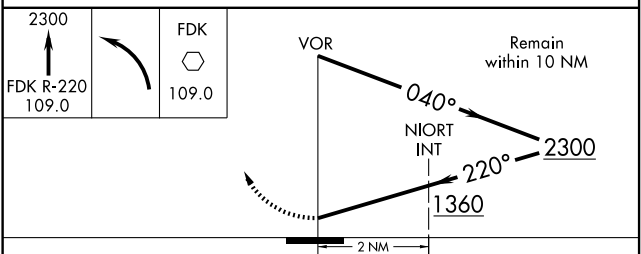

NIORT INT MINIMUMS				
CIRCLING	920-1	617 (700-1)	920-1¾ 617 (700-1¾)	1080-2½ 777 (800-2½)