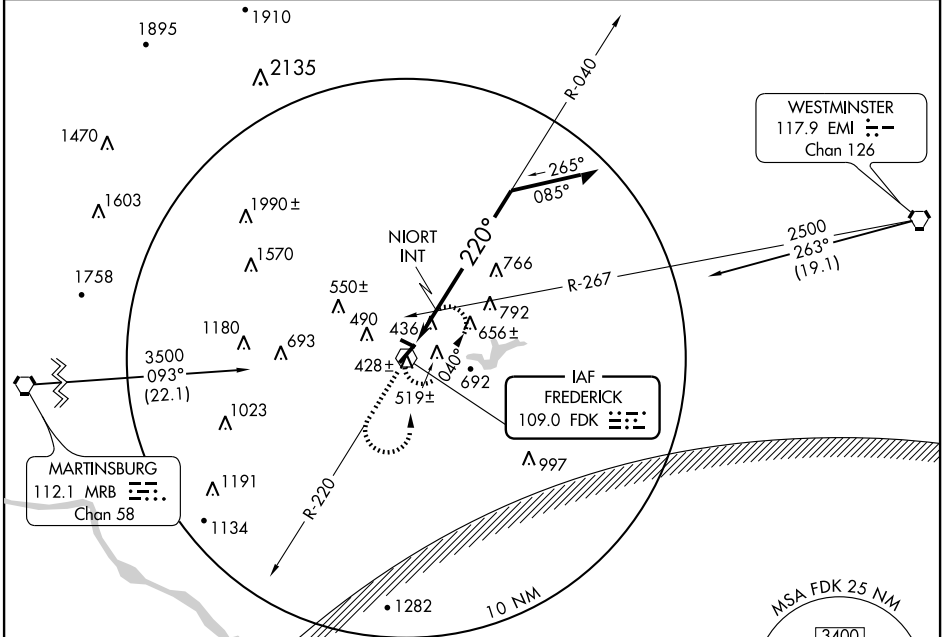

VOR FDK 109.0	APP CRS 220°	Rwy ldg TDZE Apt Elev	N/A N/A 303
-------------------------	------------------------	-----------------------------	--------------------------

NA
 MISSED APPROACH: Climb to 2300 via FDK R-220 then left turn direct FDK VOR and hold.

AWOS-3 124.875	POTOMAC APP CON 125.525 291.625	CLNC DEL 126.9	UNICOM 122.725 (CTAF)
--------------------------	---	--------------------------	---------------------------------

NE-3, 22 OCT 2009 to 19 NOV 2009

NE-3, 22 OCT 2009 to 19 NOV 2009

NIORT INT MINIMUMS				
CIRCLING	920-1	617 (700-1)	920-1¾ 617 (700-1¾)	1080-2½ 777 (800-2½)