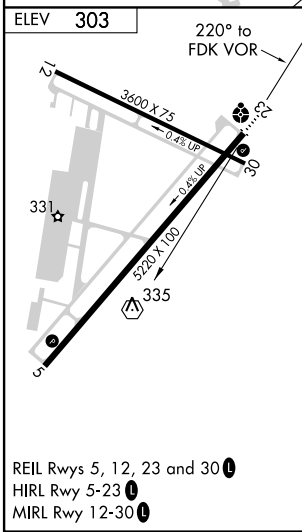

VOR FDK 109.0	APP CRS 220°	Rwy ldg TDZE Apt Elev	N/A N/A 303
-------------------------	------------------------	-----------------------------	--------------------------

NA
 MISSED APPROACH: Climb to 2300 via FDK R-220 then left turn direct FDK VOR and hold.

AWOS-3 124.875	POTOMAC APP CON 125.525 291.625	CLNC DEL 126.9	UNICOM 122.725 (CTAF)
--------------------------	---	--------------------------	---------------------------------

NE-3, 22 OCT 2009 to 19 NOV 2009

NE-3, 22 OCT 2009 to 19 NOV 2009

NIORT INT MINIMUMS				
CIRCLING	920-1	617 (700-1)	920-1¾ 617 (700-1¾)	1080-2½ 777 (800-2½)