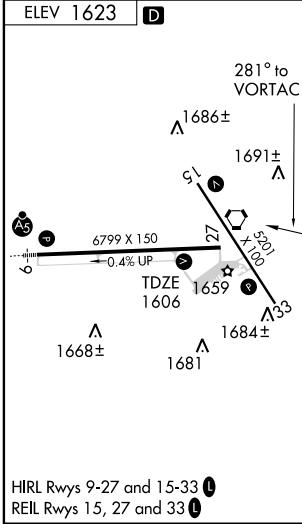

VORTAC RHI 109.2 Chan 29	APP CRS 281°	Rwy Idg TDZE Apt Elev	6799 1606 1623
--	------------------------	-----------------------------	---

VOR/DME RWY 27

RHINELANDER-ONEIDA COUNTY (RHI)

▼ Circling NA at night to Rwy 15. MISSED APPROACH: Climb to 3900 then left turn direct RHI VORTAC and hold.

ASOS 126.825	MINNEAPOLIS CENTER 133.65 281.5	UNICOM 123.0 (CTAF)
------------------------	---	-------------------------------

EC-3, 22 OCT 2009 to 19 NOV 2009

EC-3, 22 OCT 2009 to 19 NOV 2009

CATEGORY	A	B	C	D
S-27	2220-1 614 (600-1)		2220-1¾ 614 (600-1¾)	2220-2 614 (600-2)
CIRCLING	2220-1 597 (600-1)		2220-1¾ 597 (600-1¾)	2280-2 657 (700-2)