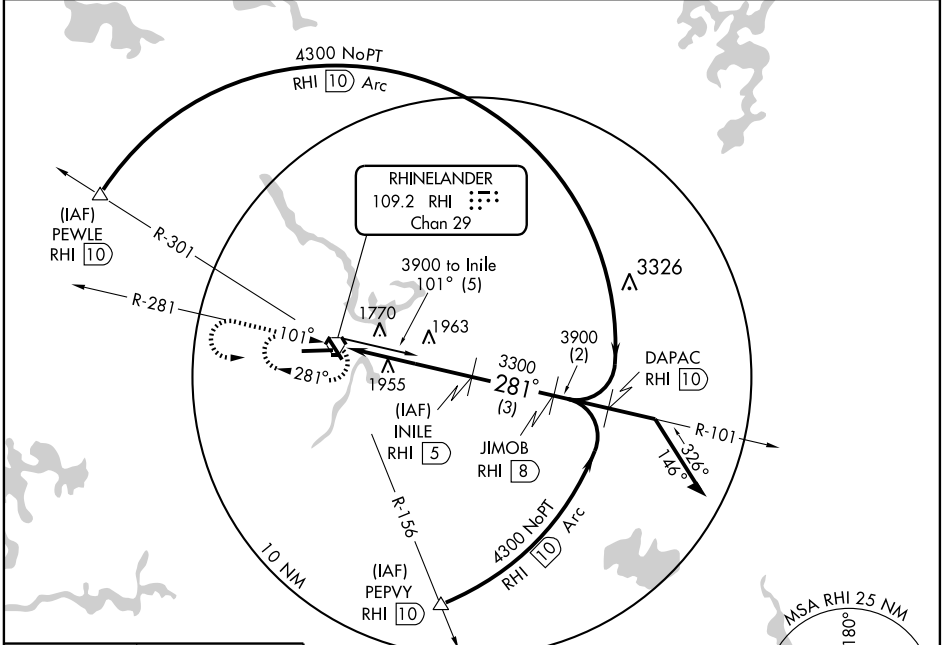

VORTAC RHI 109.2 Chan 29	APP CRS 281°	Rwy Idg TDZE Apt Elev	6799 1606 1623
--	------------------------	-----------------------------	---

VOR/DME RWY 27

RHINELANDER-ONEIDA COUNTY (RHI)

▼ Circling NA at night to Rwy 15. MISSED APPROACH: Climb to 3900 then left turn direct RHI VORTAC and hold.

ASOS 126.825	MINNEAPOLIS CENTER 133.65 281.5	UNICOM 123.0 (CTAF)
------------------------	---	-------------------------------

EC-3, 22 OCT 2009 to 19 NOV 2009

EC-3, 22 OCT 2009 to 19 NOV 2009

CATEGORY	A	B	C	D
S-27	2220-1 614 (600-1)		2220-1¾ 614 (600-1¾)	2220-2 614 (600-2)
CIRCLING	2220-1 597 (600-1)		2220-1¾ 597 (600-1¾)	2280-2 657 (700-2)