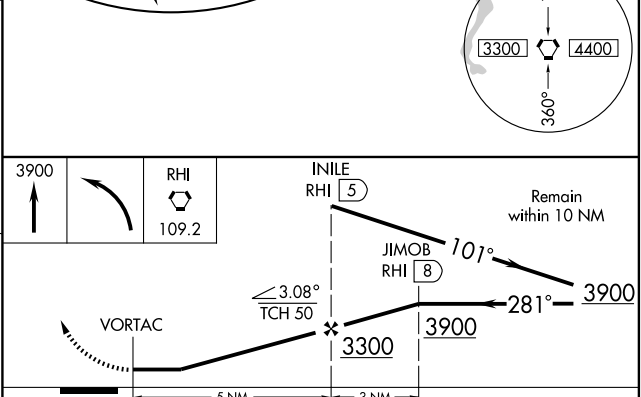

VORTAC RHI 109.2 Chan 29	APP CRS 281°	Rwy Idg TDZE Apt Elev	6799 1606 1623
--	------------------------	-----------------------------	---

VOR/DME RWY 27

RHINELANDER-ONEIDA COUNTY (RHI)

▼ Circling NA at night to Rwy 15. MISSED APPROACH: Climb to 3900 then left turn direct RHI VORTAC and hold.

ASOS 126.825	MINNEAPOLIS CENTER 133.65 281.5	UNICOM 123.0 (CTAF)
------------------------	---	-------------------------------

EC-3, 22 OCT 2009 to 19 NOV 2009

EC-3, 22 OCT 2009 to 19 NOV 2009

CATEGORY	A	B	C	D
S-27	2220-1 614 (600-1)		2220-1¾ 614 (600-1¾)	2220-2 614 (600-2)
CIRCLING	2220-1 597 (600-1)		2220-1¾ 597 (600-1¾)	2280-2 657 (700-2)