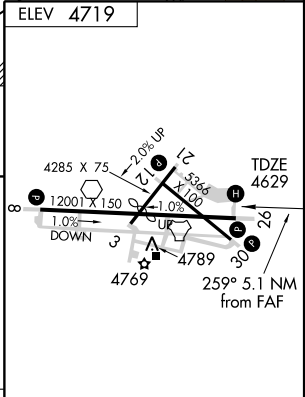

VOR RWY 26

VOR FHU 113.6	APP CRS 259°	Rwy Idg TDZE Apt Elev	12001 4629 4719
-------------------------	------------------------	-----------------------------	--

FORT HUACHUCA-SIERRA VISTA/ SIERRA VISTA MUNI-LIBBY AAF (FHU)

⚠ Circling not authorized south of Rwy 8 and 30.
ASR/PAR MISSED APPROACH: Climbing right turn to 9500 via FHU R-021 to TOMBS Int/DUG 36 DME and hold.

ATIS 134.75 265.7	ASOS 119.675	LIBBY AAF GCA * 127.05 254.35	LIBBY TOWER * 124.95 (CTAF) 284.75	GND CON 121.7 268.7	UNICOM 122.95
-----------------------------	------------------------	---	--	-------------------------------	-------------------------

SW-4, 22 OCT 2009 to 19 NOV 2009

SW-4, 22 OCT 2009 to 19 NOV 2009

RADAR or DME REQUIRED

CATEGORY	A	B	C	D
S-26	5140-1	511 (500-1)	5140-1½	511 (500-1½)
CIRCLING	5160-1 441 (500-1)	5180-1 461 (500-1)	5180-1½ 461 (500-1½)	5280-2 561 (600-2)