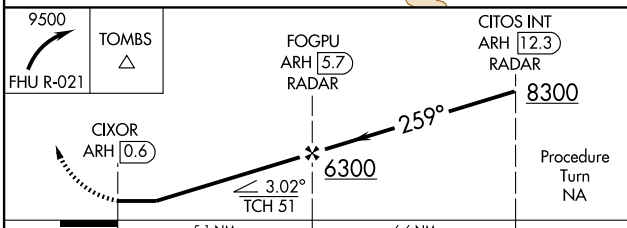

⚠ Circling not authorized south of Rwy 8 and 30.
ASR/PAR MISSED APPROACH: Climbing right turn to 9500 via FHU R-021 to TOMBS Int/DUG 36 DME and hold.

ATIS 134.75 265.7	ASOS 119.675	LIBBY AAF GCA * 127.05 254.35	LIBBY TOWER * 124.95 (CTAF) 284.75	GND CON 121.7 268.7	UNICOM 122.95
-----------------------------	------------------------	---	--	-------------------------------	-------------------------

SW-4, 22 OCT 2009 to 19 NOV 2009

SW-4, 22 OCT 2009 to 19 NOV 2009

RADAR or DME REQUIRED

CATEGORY	A	B	C	D
S-26	5140-1	511 (500-1)	5140-1½	511 (500-1½)
CIRCLING	5160-1 441 (500-1)	5180-1 461 (500-1)	5180-1½ 461 (500-1½)	5280-2 561 (600-2)