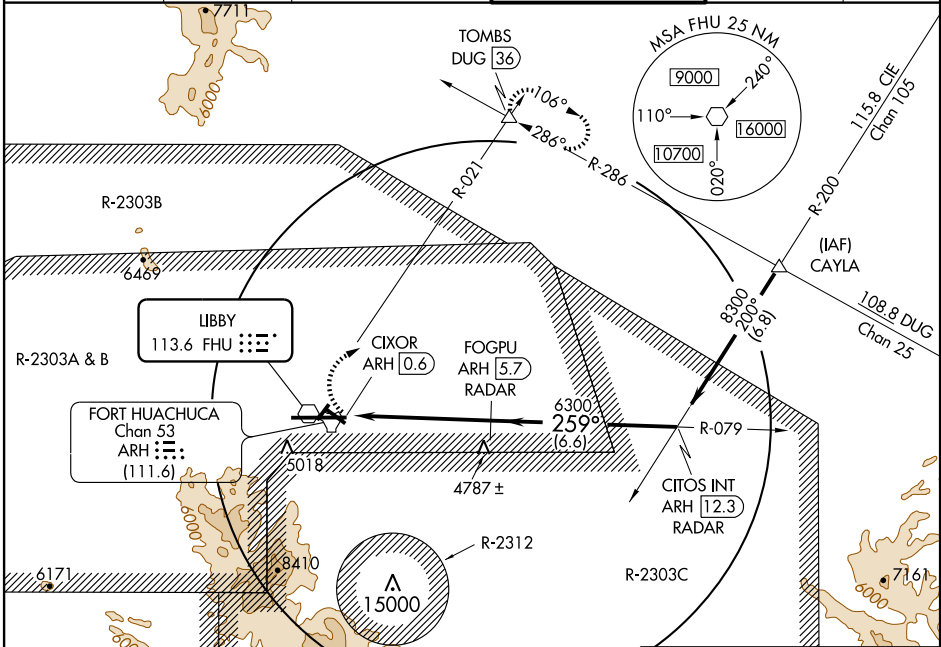

VOR RWY 26

VOR FHU 113.6	APP CRS 259°	Rwy Idg TDZE Apt Elev	12001 4629 4719
-------------------------	------------------------	-----------------------------	--

FORT HUACHUCA-SIERRA VISTA/ SIERRA VISTA MUNI-LIBBY AAF (FHU)

⚠ Circling not authorized south of Rwy 8 and 30.
ASR/PAR MISSED APPROACH: Climbing right turn to 9500 via FHU R-021 to TOMBS Int/DUG 36 DME and hold.

ATIS 134.75 265.7	ASOS 119.675	LIBBY AAF GCA * 127.05 254.35	LIBBY TOWER * 124.95 (CTAF) 284.75	GND CON 121.7 268.7	UNICOM 122.95
-----------------------------	------------------------	---	--	-------------------------------	-------------------------

SW-4, 22 OCT 2009 to 19 NOV 2009

SW-4, 22 OCT 2009 to 19 NOV 2009

RADAR or DME REQUIRED

CATEGORY	A	B	C	D
S-26	5140-1	511 (500-1)	5140-1½	511 (500-1½)
CIRCLING	5160-1 441 (500-1)	5180-1 461 (500-1)	5180-1½ 461 (500-1½)	5280-2 561 (600-2)

HIRL Rwy 8-26
MIRL Rws 3-21 and 12-30

FAF to MAP 5.1 NM

Knots	60	90	120	150	180
Min:Sec	5:06	3:24	2:33	2:02	1:42

VOR RWY 26