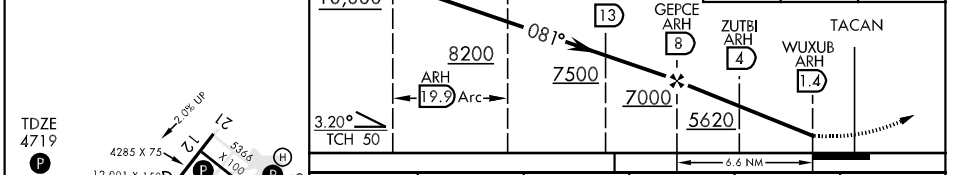

TACAN ARH Chan 53	APCH CRS 081°	Rwy ldg TDZE 12,001 4719	Arpt Elev 4719
----------------------	------------------	--------------------------------	-------------------

AL-5081 [USA]

FORT HUACHUCA-SIERRA VISTA/ (FHU)
SIERRA VISTA MUNI-LIBBY AAF

▼ * Circling not authorized South of Rws 8 and 30. MISSED APPROACH: Climb to 5500 then climbing left turn to 9500 via ARH R-018 to TOMBS INT/DUG 36 DME and hold.

ATIS ★ 134.75 265.7	LIBBY AAF GCA 127.05 254.35	LIBBY TOWER ★ 124.95 (CTAF) 0 284.75	GND CON 121.7 268.7	ASR/PAR	UNICOM 122.95	AWOS-3 119.675
------------------------	--------------------------------	---	------------------------	---------	------------------	-------------------

ELEV 4719	Rwy 3 ldg 3032'	MESCA ARH 19.9 R-326	SPLIT ARH 19.9 R-261	HIMAK ARH 13	5500	9500	TOMBS
-----------	-----------------	----------------------	----------------------	--------------	------	------	-------