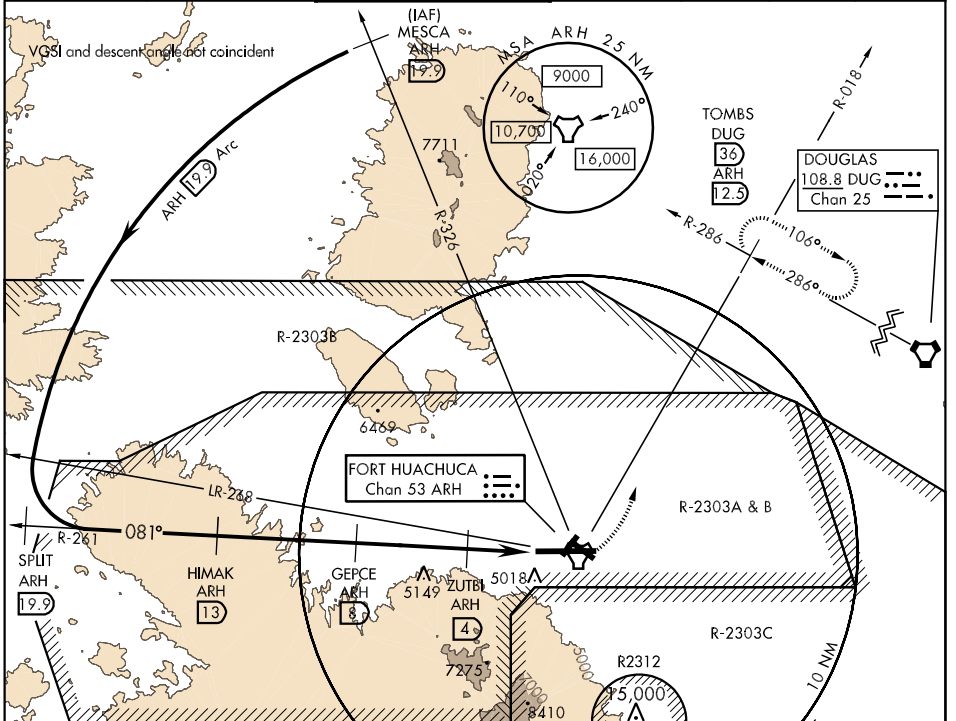

TACAN ARH Chan 53	APCH CRS 081°	Rwy ldg TDZE 12,001 4719	Arpt Elev 4719
----------------------	------------------	--------------------------------	-------------------

AL-5081 [USA]

FORT HUACHUCA-SIERRA VISTA/ (FHU)
SIERRA VISTA MUNI-LIBBY AAF

▼ * Circling not authorized South of Rws 8 and 30. MISSED APPROACH: Climb to 5500 then climbing left turn to 9500 via ARH R-018 to TOMBS INT/DUG 36 DME and hold.

ATIS ★ 134.75 265.7	LIBBY AAF GCA 127.05 254.35	LIBBY TOWER ★ 124.95 (CTAF) 0 284.75	GND CON 121.7 268.7	ASR/PAR	UNICOM 122.95	AWOS-3 119.675
------------------------	--------------------------------	---	------------------------	---------	------------------	-------------------

ELEV 4719	Rwy 3 ldg 3032'	MESCA ARH 19.9 R-326	SPLIT ARH 19.9 R-261	HIMAK ARH 13	5500	9500	TOMBS
-----------	-----------------	----------------------	----------------------	--------------	------	------	-------

SW-4, 22 OCT 2009 to 19 NOV 2009

SW-4, 22 OCT 2009 to 19 NOV 2009