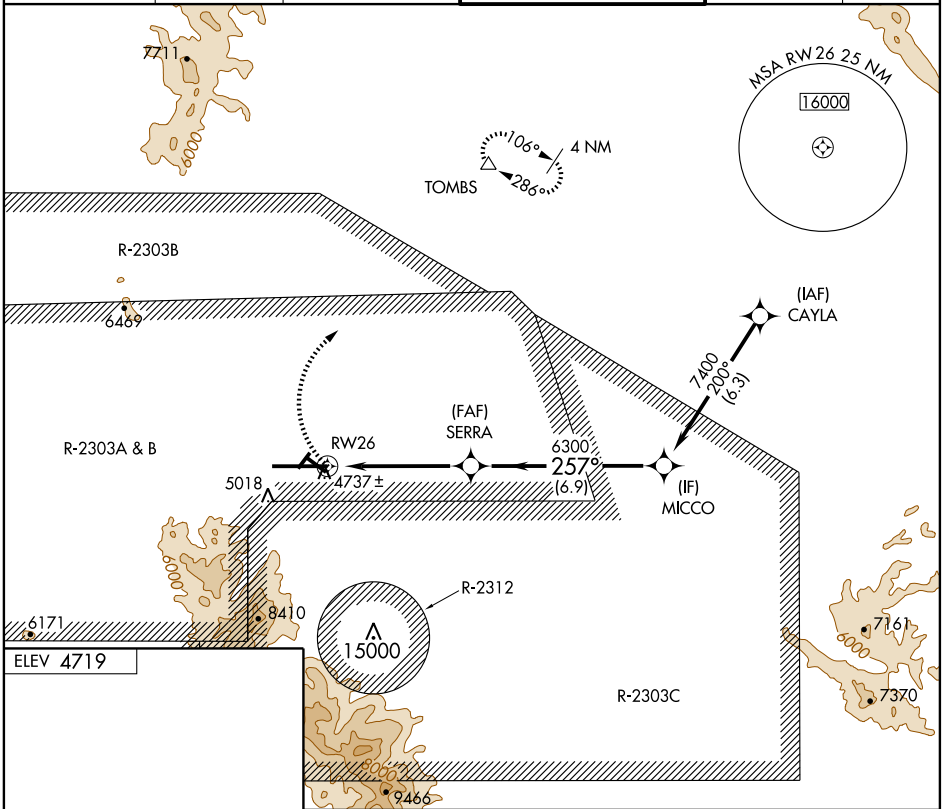

RNAV (GPS) RWY 26

FORT HUACHUCA-SIERRA VISTA/ SIERRA VISTA MUNI-LIBBY AAF (FHU)

APP CRS	Rwy Idg	12001
257°	TDZE	4629
	Apt Elev	4719

ASR/PAR	DME/DME RNP-0.3 NA. Circling not authorized south of runways 8 and 30.	MISSED APPROACH: Climbing right turn to 9500 direct TOMBS and hold.
---------	---	---

ATIS	ASOS	LIBBY AAF GCA*	LIBBY TOWER*	GND CON	UNICOM
134.75 265.7	119.675	127.05 254.35	124.95 (CTAF) 284.75	121.7 268.7	122.95

9500	TOMBS	△
SERRA	6300	7400
MICCO	7400	Procedure Turn NA

CATEGORY	A	B	C	D
LNAV MDA	5040-1	411 (400-1)	5040-1¼	411 (400-1¼)
CIRCLING	5160-1 441 (500-1)	5180-1 461 (500-1)	5180-1½ 461 (500-1½)	5280-2 561 (600-2)

RNAV (GPS) RWY 26

SW-4, 22 OCT 2009 to 19 NOV 2009

SW-4, 22 OCT 2009 to 19 NOV 2009