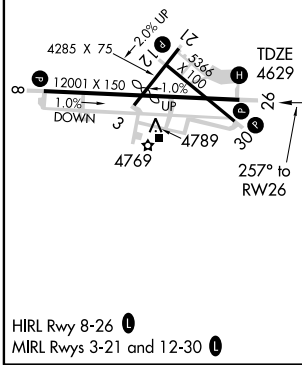

RNAV (GPS) RWY 26

FORT HUACHUCA-SIERRA VISTA/ SIERRA VISTA MUNI-LIBBY AAF (FHU)

APP CRS	Rwy Idg	12001
257°	TDZE	4629
	Apt Elev	4719

ASR/PAR	DME/DME RNP-0.3 NA. Circling not authorized south of runways 8 and 30.	MISSED APPROACH: Climbing right turn to 9500 direct TOMBS and hold.
---------	---	---

ATIS	ASOS	LIBBY AAF GCA*	LIBBY TOWER*	GND CON	UNICOM
134.75 265.7	119.675	127.05 254.35	124.95 (CTAF) 284.75	121.7 268.7	122.95

9500	TOMBS	△
SERRA	6300	7400
MICCO	7400	Procedure Turn NA

CATEGORY	A	B	C	D
LNAV MDA	5040-1	411 (400-1)	5040-1¼	411 (400-1¼)
CIRCLING	5160-1 441 (500-1)	5180-1 461 (500-1)	5180-1½ 461 (500-1½)	5280-2 561 (600-2)

RNAV (GPS) RWY 26

SW-4, 22 OCT 2009 to 19 NOV 2009

SW-4, 22 OCT 2009 to 19 NOV 2009