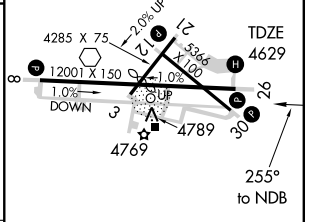

SW-4, 22 OCT 2009 to 19 NOV 2009

SW-4, 22 OCT 2009 to 19 NOV 2009

Procedure not authorized when R-2312 active.

CATEGORY	A	B	C	D
S-26	5300-1 671 (600-1)	5300-2 671 (600-2)	5300-2 671 (600-2)	5300-2 671 (600-2)
CIRCLING	5300-1 581 (600-1)	5300-2 581 (600-2)	5300-2 581 (600-2)	5300-2 581 (600-2)