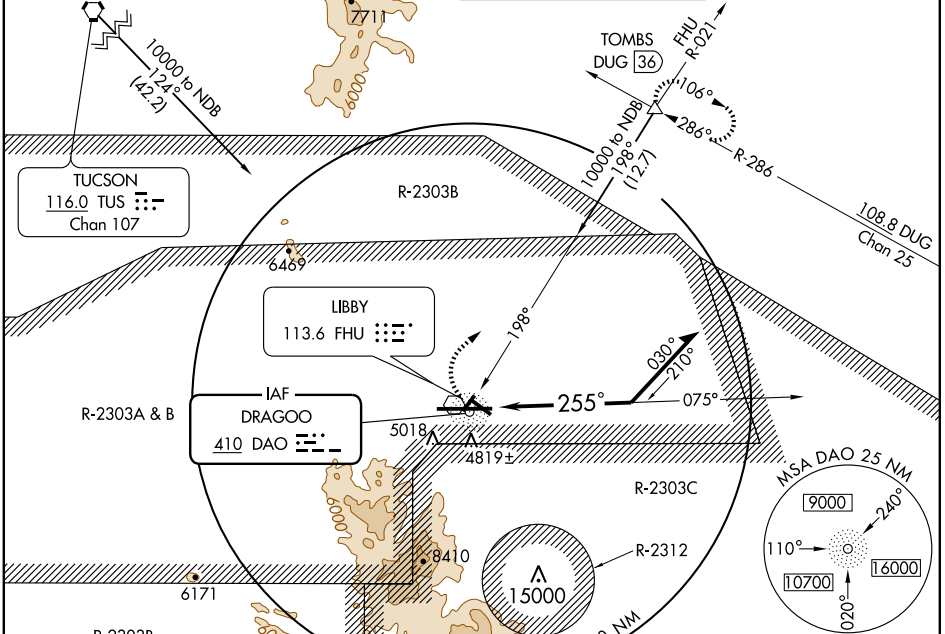

NDB RWY 26

FORT HUACHUCA-SIERRA VISTA/SIERRA VISTA MUNI-LIBBY AAF (FHU)

NDB DAO 410	APP CRS 255°	Rwy Idg 12001
		TDZE 4629
		Apt Elev 4719

ASR/PAR Circling not authorized south of Rwsy 8 and 30.

MISSED APPROACH: Climbing right turn to 9500 via DAO NDB 018° bearing to TOMBS Int/DUG 36 DME and hold.

SW-4, 22 OCT 2009 to 19 NOV 2009

SW-4, 22 OCT 2009 to 19 NOV 2009

Procedure not authorized when R-2312 active.

CATEGORY	A	B	C	D
S-26	5300-1 671 (600-1)	5300-2 671 (600-2)	5300-2 671 (600-2)	5300-2 671 (600-2)
CIRCLING	5300-1 581 (600-1)	5300-2 581 (600-2)	5300-2 581 (600-2)	5300-2 581 (600-2)

HIRL Rwy 8-26
MIRL Rwsy 3-21 and 12-30

NDB RWY 26