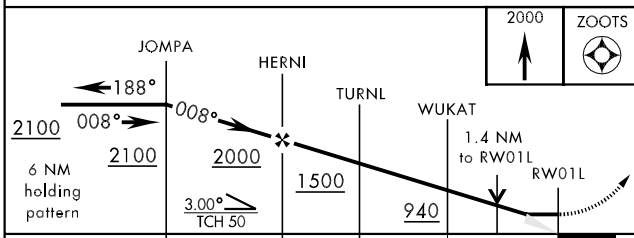

CATEGORY	A	B	C	D	E
RNAV MDA*	760-½	507 (500-½)	760-1	507 (500-1)	760-1¼ 507 (500-1¼)
CIRCLING	820-1	504 (600-1)	820-1½ 504 (600-1½)	880-2 564 (600-2)	1060-2¾ 744 (800-2¾)

MERIDIAN, MISSISSIPPI

32°33'N-88°33'W

MERIDIAN NAS (MC CAIN FIELD) (KNMM)

Orig 09295

RNAV (GPS) RWY 1L

SC-4, 22 OCT 2009 to 19 NOV 2009

SC-4, 22 OCT 2009 to 19 NOV 2009