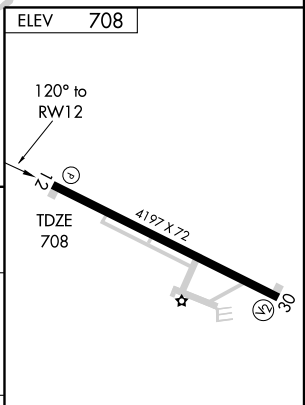

GPS RWY 12
DEFIANCE MEMORIAL (DFI)

APP CRS 120°	Rwy Idg 4197
	TDZE 708
	Apt Elev 708

▲ NA	MISSED APPROACH: Climb to 2000 then climbing right turn to 3000 direct GASXI WP and hold.
-------------	---

ASOS 121.425	TOLEDO APP CON 134.35 307.0	UNICOM 122.7 (CTAF) 0
------------------------	---------------------------------------	---------------------------------

CATEGORY	A	B	C	D
S-12	1100-1 392 (400-1)			1100-1¼ 392 (400-1¼)
CIRCLING	1120-1 412 (500-1)	1160-1 452 (500-1)	1160-1½ 452 (500-1½)	1260-2 552 (600-2)

EC-2, 22 OCT 2009 to 19 NOV 2009

EC-2, 22 OCT 2009 to 19 NOV 2009