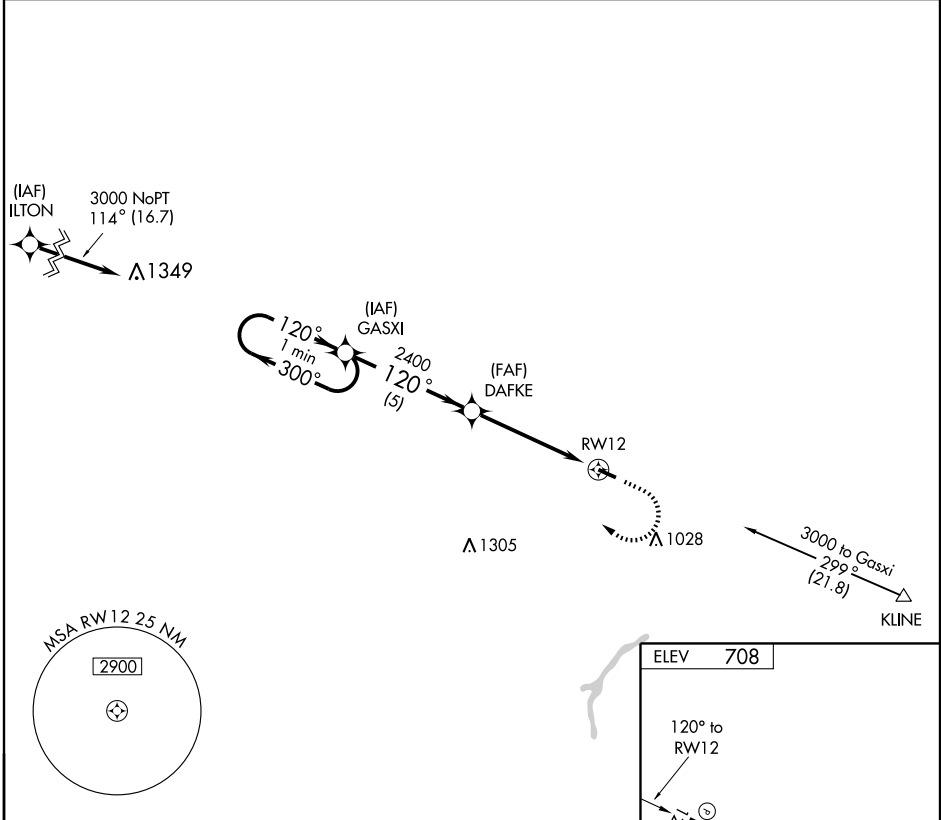

GPS RWY 12
DEFIANCE MEMORIAL (DFI)

APP CRS 120°	Rwy Idg 4197
	TDZE 708
	Apt Elev 708

▲ NA	MISSED APPROACH: Climb to 2000 then climbing right turn to 3000 direct GASXI WP and hold.
-------------	---

ASOS 121.425	TOLEDO APP CON 134.35 307.0	UNICOM 122.7 (CTAF) 0
------------------------	---------------------------------------	---------------------------------

CATEGORY	A	B	C	D
S-12	1100-1 392 (400-1)			1100-1¼ 392 (400-1¼)
CIRCLING	1120-1 412 (500-1)	1160-1 452 (500-1)	1160-1½ 452 (500-1½)	1260-2 552 (600-2)

EC-2, 22 OCT 2009 to 19 NOV 2009

EC-2, 22 OCT 2009 to 19 NOV 2009