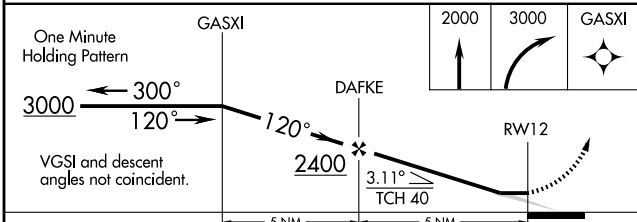

GPS RWY 12
DEFIANCE MEMORIAL (DFI)

APP CRS 120°	Rwy Idg 4197
	TDZE 708
	Apt Elev 708

▲ NA	MISSED APPROACH: Climb to 2000 then climbing right turn to 3000 direct GASXI WP and hold.
-------------	---

ASOS 121.425	TOLEDO APP CON 134.35 307.0	UNICOM 122.7 (CTAF) 0
------------------------	---------------------------------------	---------------------------------

CATEGORY	A	B	C	D
S-12	1100-1 392 (400-1)			1100-1¼ 392 (400-1¼)
CIRCLING	1120-1 412 (500-1)	1160-1 452 (500-1)	1160-1½ 452 (500-1½)	1260-2 552 (600-2)

EC-2, 22 OCT 2009 to 19 NOV 2009

EC-2, 22 OCT 2009 to 19 NOV 2009