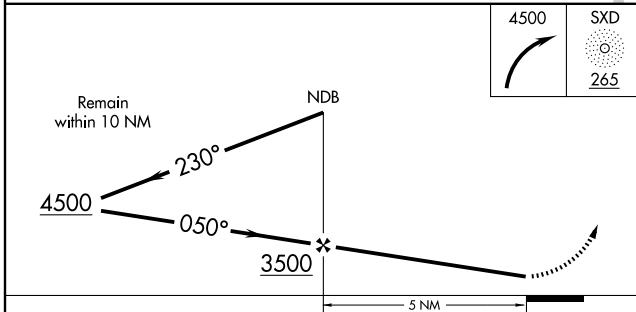

NDB SXD 265	APP CRS 050°	Rwy Idg TDZE Apt Elev	N/A N/A 577
-----------------------	------------------------	-----------------------------	--

▽
 ▲ NA

 MISSED APPROACH: Climbing right turn to 4500 direct SXD NDB and hold.

CATEGORY	FAF to MAP 5 NM			
	A	B	C	D
CIRCLING	1740-1¼ 1163 (1200-1¼)	1740-1½ 1163 (1200-1½)	1740-3 1163 (1200-3)	2400-3 1823 (1900-3)
	Knots: 60	90	120	150
	Min:Sec: 5:00	3:20	2:30	2:00
			180	1:40