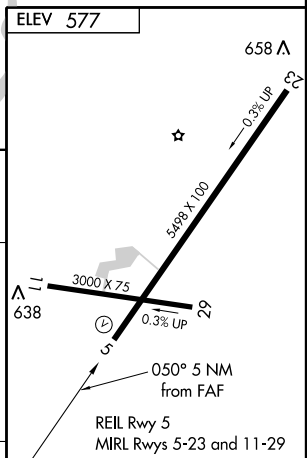

NDB SXD 265	APP CRS 050°	Rwy Idg TDZE Apt Elev	N/A N/A 577
-----------------------	------------------------	-----------------------------	--

▽
 ▲ NA

 MISSED APPROACH: Climbing right turn to 4500 direct SXD NDB and hold.

CATEGORY	FAF to MAP 5 NM			
	A	B	C	D
CIRCLING	1740-1¼ 1163 (1200-1¼)	1740-1½ 1163 (1200-1½)	1740-3 1163 (1200-3)	2400-3 1823 (1900-3)
	Knots: 60	90	120	150
	Min:Sec: 5:00	3:20	2:30	2:00
			180	1:40