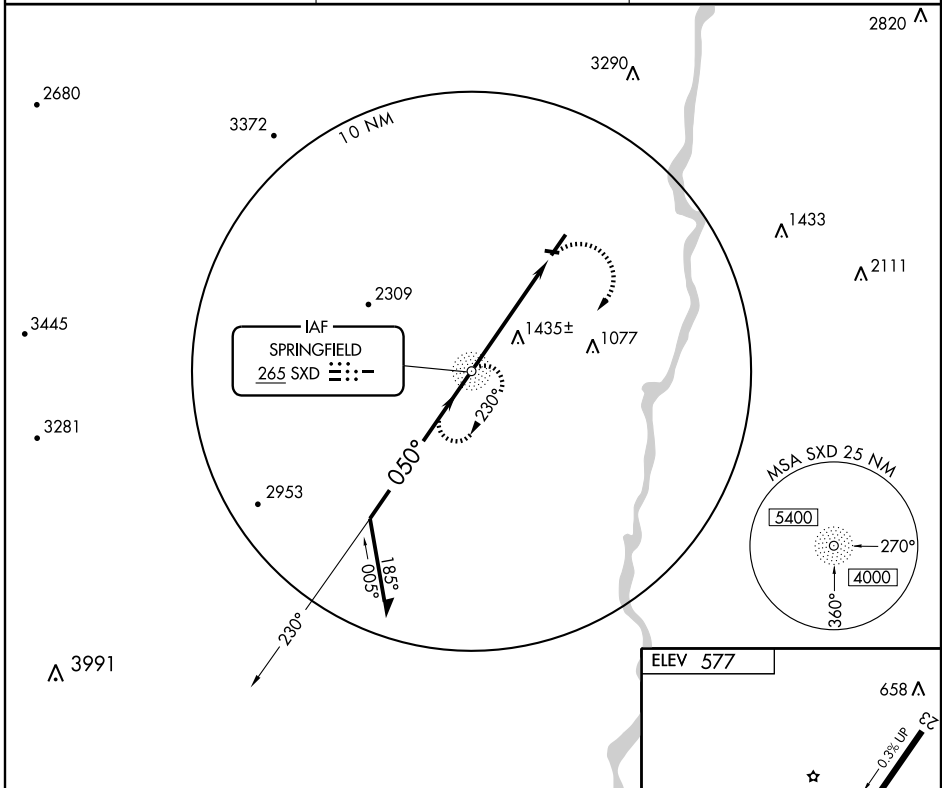

NDB SXD 265	APP CRS 050°	Rwy Idg TDZE Apt Elev	N/A N/A 577
-----------------------	------------------------	-----------------------------	--

▽
 ▲ NA

 MISSED APPROACH: Climbing right turn to 4500 direct SXD NDB and hold.

ASOS 121.425	BOSTON CENTER 134.7 381.4	UNICOM 122.8 (CTAF)
------------------------	-------------------------------------	-------------------------------

NE-1, 22 OCT 2009 to 19 NOV 2009

NE-1, 22 OCT 2009 to 19 NOV 2009

CATEGORY	FAF to MAP 5 NM			
	A	B	C	D
CIRCLING	1740-1¼ 1163 (1200-1¼)	1740-1½ 1163 (1200-1½)	1740-3 1163 (1200-3)	2400-3 1823 (1900-3)
	Knots: 60	90	120	150
	Min:Sec: 5:00	3:20	2:30	2:00
			180	1:40