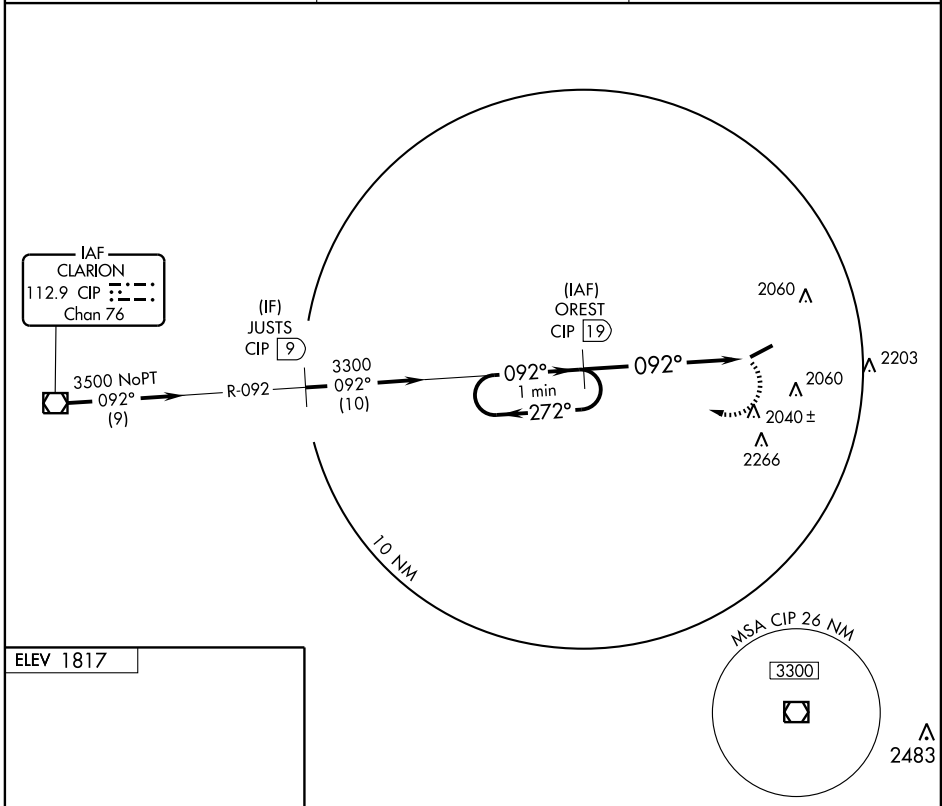

VOR/DME CIP 112.9 Chan 76	APP CRS 092°	Rwy Idg 5503 TDZE 1817 Apt Elev 1817
---	------------------------	---

VOR/DME RWY 7

DUBOIS RGNL (DUJ)

▽ MISSED APPROACH: Climbing right turn to 3300 via CIP VOR/DME R-092 to OREST/CIP 19 DME and hold.

ASOS 119.025	CLEVELAND CENTER 126.725 291.65	UNICOM 123.0 (CTAF) 0
------------------------	---	--

NE-4, 22 OCT 2009 to 19 NOV 2009

NE-4, 22 OCT 2009 to 19 NOV 2009

CATEGORY	A	B	C	D
S-7	2300-1 483 (500-1)	2300-1¼ 483 (500-1¼)	2300-1½ 483 (500-1½)	2300-1¾ 483 (500-1¾)
CIRCLING	2300-1 483 (500-1)	2320-1¼ 503 (600-1¼)	2320-1½ 503 (600-1½)	2380-2 563 (600-2)