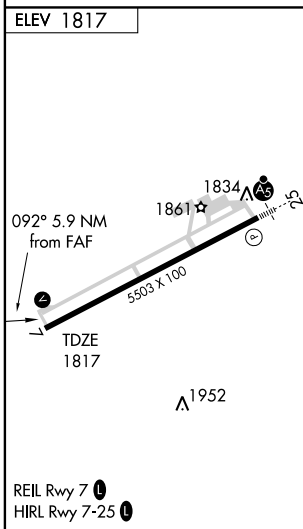

VOR/DME CIP 112.9 Chan 76	APP CRS 092°	Rwy Idg 5503 TDZE 1817 Apt Elev 1817
---	------------------------	---

VOR/DME RWY 7

DUBOIS RGNL (DUJ)

▽ MISSED APPROACH: Climbing right turn to 3300 via CIP VOR/DME R-092 to OREST/CIP 19 DME and hold.

ASOS 119.025	CLEVELAND CENTER 126.725 291.65	UNICOM 123.0 (CTAF) 0
------------------------	---	--

NE-4, 22 OCT 2009 to 19 NOV 2009

NE-4, 22 OCT 2009 to 19 NOV 2009

CATEGORY	A	B	C	D
S-7	2300-1 483 (500-1)	2300-1¼ 483 (500-1¼)	2300-1½ 483 (500-1½)	2300-1¾ 483 (500-1¾)
CIRCLING	2300-1 483 (500-1)	2320-1¼ 503 (600-1¼)	2320-1½ 503 (600-1½)	2380-2 563 (600-2)