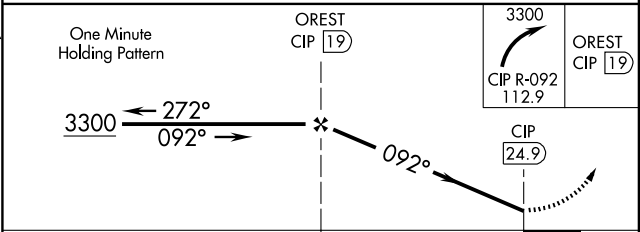

VOR/DME CIP 112.9 Chan 76	APP CRS 092°	Rwy Idg 5503 TDZE 1817 Apt Elev 1817
---	------------------------	---

VOR/DME RWY 7

DUBOIS RGNL (DUJ)

▽ MISSED APPROACH: Climbing right turn to 3300 via CIP VOR/DME R-092 to OREST/CIP 19 DME and hold.

ASOS 119.025	CLEVELAND CENTER 126.725 291.65	UNICOM 123.0 (CTAF) 0
------------------------	---	--

NE-4, 22 OCT 2009 to 19 NOV 2009

NE-4, 22 OCT 2009 to 19 NOV 2009

CATEGORY	A	B	C	D
S-7	2300-1 483 (500-1)	2300-1¼ 483 (500-1¼)	2300-1½ 483 (500-1½)	2300-1¾ 483 (500-1¾)
CIRCLING	2300-1 483 (500-1)	2320-1¼ 503 (600-1¼)	2320-1½ 503 (600-1½)	2380-2 563 (600-2)