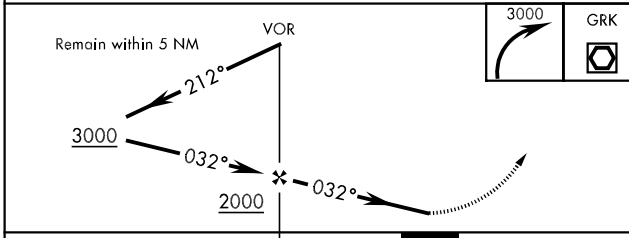

CATEGORY	COPTER		FAF to MAP 8.0 NM					
H-032°	1620-$\frac{3}{4}$ 696 (700-$\frac{3}{4}$)		Knots	60	90	120	150	180
			Min:Sec	8:00	5:20	4:00	3:12	2:40

FORT HOOD, TEXAS
Amdt 2A 09239

31°09'N-97°43'W

HOOD AAF (KHLR)

COPTER VOR 032°