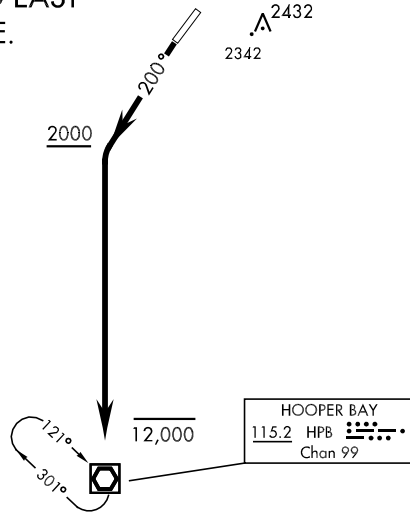

# CAPE ROMANZOF THREE RWY 20 DEPARTURE

KENAI RADIO  
122.1  
UNICOM  
126.2 (CTAF)  
ANCHORAGE CENTER  
132.5 226.8

SL-2326 [USAF]

**MILITARY CERTIFIED  
OR AUTHORIZED  
AIRCRAFT ONLY.**

**NOT FOR CIVIL USE.**

Night operations not authorized.

**CAUTION: TERRAIN RISES RAPIDLY  
WEST, NORTH, AND EAST  
OF CENTERLINE.**

AK, 22 OCT 2009 to 17 DEC 2009

AK, 22 OCT 2009 to 17 DEC 2009

## DEPARTURE ROUTE DESCRIPTION

TAKE-OFF RWY 20: Climb on track 200°, upon passing 2000, turn left direct HPB VOR, enter holding and climb to the MEA for assigned routing.

TAKE-OFF RWY 02: Departures not authorized.