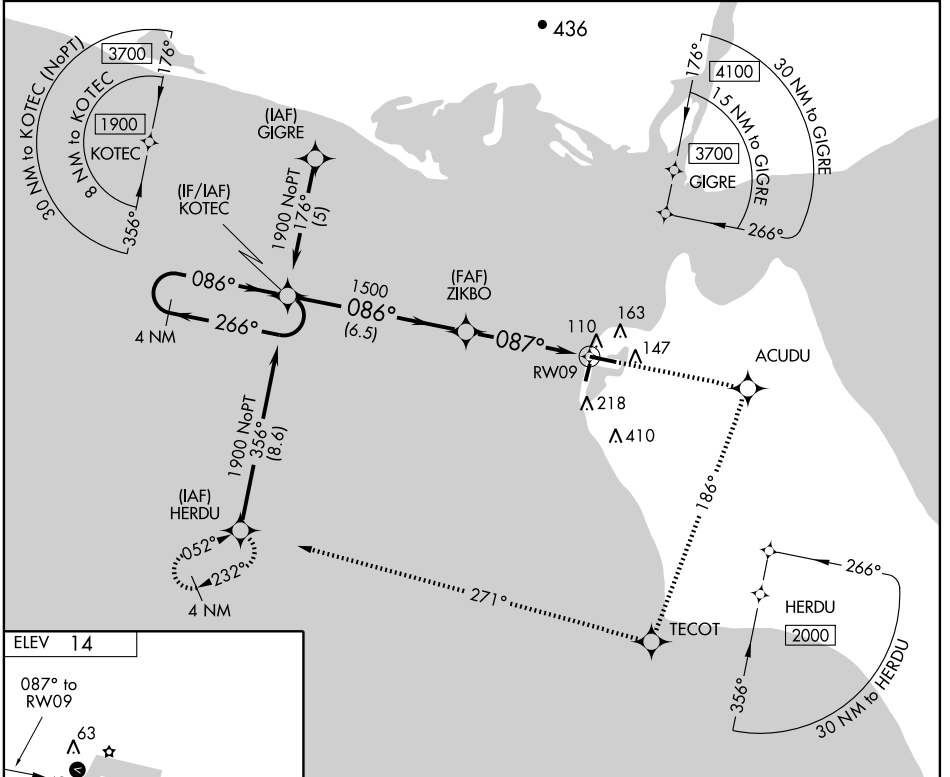

APP CRS	Rwy Idg	5900
087°	TDZE	13
	Apt Elev	14

RNAV (GPS) RWY 9

KOTZEBUE/ RALPH WIEN MEMORIAL (OTZ) (PAOT)

⚠ When local altimeter setting not received, use Noatak altimeter setting and increase all MDA's 120 feet and Cat C/D ¼ mile.
⚠ VDP NA when using Noatak altimeter setting.
 DME/DME RNP -0.3 NA.

MISSED APPROACH: Climb to 2000 direct ACUDU and right turn via 186° track to TECOT and via 271° track to HERDU and hold.

ATIS 135.45	ANCHORAGE CENTER 119.2 263.0	KOTZEBUE RADIO 123.6 (CTAF) 0
-----------------------	--	---

AK, 22 OCT 2009 to 17 DEC 2009

AK, 22 OCT 2009 to 17 DEC 2009

4 NM Holding Pattern	KOTEC	2000 ACUDU	TECOT	HERDU
1900 ← 266°	086° →	086°	087°	186° TRK
		ZIKBO	1500	1 NM to RW09
			3.03° TCH 39	
		6.5 NM	3.5 NM	1 NM
CATEGORY	A	B	C	D
LNAV MDA	360/50 347 (400-1)			360/60 347 (400-1¼)
CIRCLING	520-1	506 (600-1)	520-1½ 506 (600-1½)	580-2 566 (600-2)