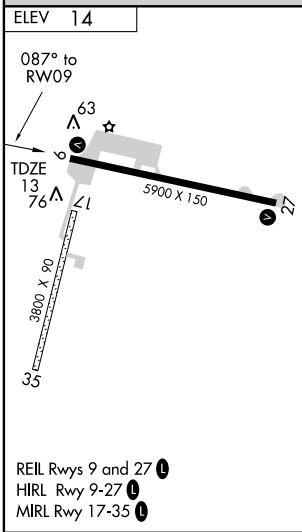

APP CRS	Rwy Idg	5900
087°	TDZE	13
	Apt Elev	14

RNAV (GPS) RWY 9

KOTZEBUE/ RALPH WIEN MEMORIAL (OTZ) (PAOT)

⚠ When local altimeter setting not received, use Noatak altimeter setting and increase all MDA's 120 feet and Cat C/D ¼ mile.
⚠ VDP NA when using Noatak altimeter setting.
 DME/DME RNP -0.3 NA.

MISSED APPROACH: Climb to 2000 direct ACUDU and right turn via 186° track to TECOT and via 271° track to HERDU and hold.

ATIS 135.45	ANCHORAGE CENTER 119.2 263.0	KOTZEBUE RADIO 123.6 (CTAF) 0
-----------------------	--	---

AK, 22 OCT 2009 to 17 DEC 2009

AK, 22 OCT 2009 to 17 DEC 2009

4 NM Holding Pattern	KOTEC	2000 ACUDU	TECOT	HERDU
1900 ← 266°	086° →	086°	087°	186° TRK
		ZIKBO	1500	1 NM to RW09
			3.03° TCH 39	
		6.5 NM	3.5 NM	1 NM
CATEGORY	A	B	C	D
LNAV MDA	360/50 347 (400-1)			360/60 347 (400-1¼)
CIRCLING	520-1	506 (600-1)	520-1½ 506 (600-1½)	580-2 566 (600-2)