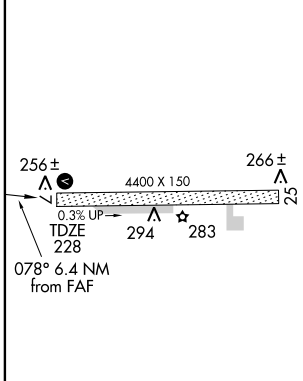

▼ Circling NA North of Rwy 7-25

MISSED APPROACH: Climbing right turn to 4000 via heading 275° and TAL VOR/DME R-258 to OCULA 12 DME and hold, continue climb-in-hold to 4000.

ASOS 135.1	ANCHORAGE CENTER 133.1 285.4	FAIRBANKS RADIO 122.65	CTAF 122.9
----------------------	--	----------------------------------	----------------------

AK, 22 OCT 2009 to 17 DEC 2009

AK, 22 OCT 2009 to 17 DEC 2009

ELEV 236

MIRL Rwy 7-25

Knots	60	90	120	150	180
Min:Sec					

CATEGORY	A	B	C	D
S-7	720-1 492 (500-1)		720-1¼ 492 (500-1¼)	720-1½ 492 (500-1½)
CIRCLING	720-1 484 (500-1)		720-1½ 484 (500-1½)	800-2 564 (600-2)