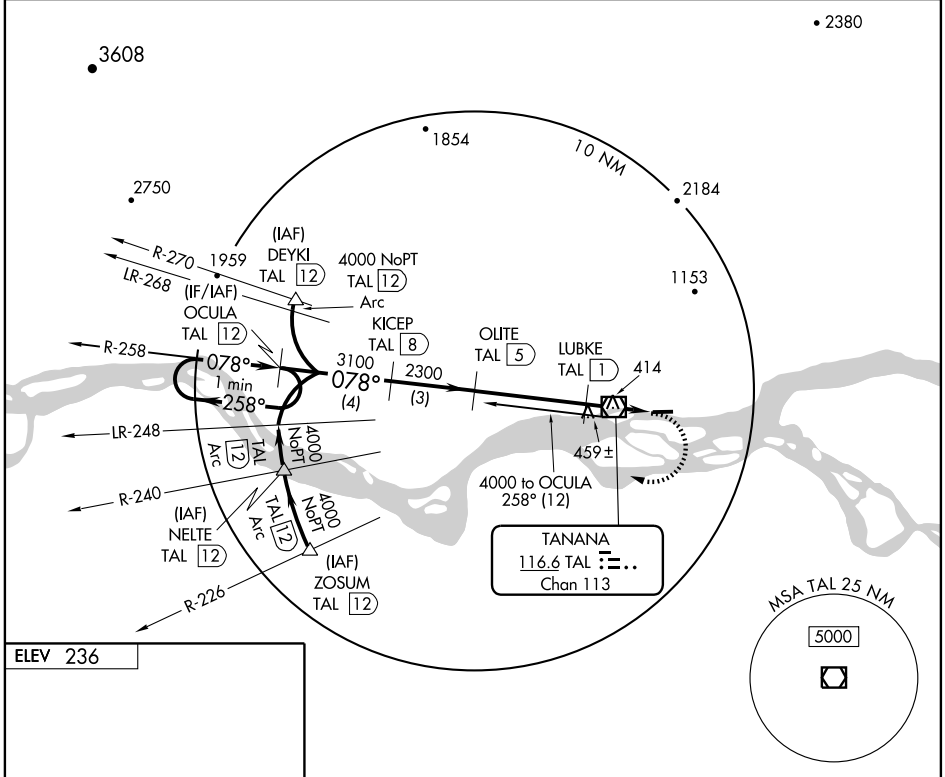

TANANA, ALASKA

AL-1227 (FAA)

VOR/DME TAL 116.6 Chan 113	APP CRS 078°	Rwy Idg TDZE Apt Elev	4400 228 236
--	------------------------	-----------------------------	---

VOR/DME RWY 7

TANANA/ RALPH M. CALHOUN MEMORIAL (TAL) (PATA)

▼ Circling NA North of Rwy 7-25

MISSED APPROACH: Climbing right turn to 4000 via heading 275° and TAL VOR/DME R-258 to OCULA 12 DME and hold, continue climb-in-hold to 4000.

ASOS 135.1	ANCHORAGE CENTER 133.1 285.4	FAIRBANKS RADIO 122.65	CTAF 122.9
----------------------	--	----------------------------------	----------------------

AK, 22 OCT 2009 to 17 DEC 2009

AK, 22 OCT 2009 to 17 DEC 2009

ELEV 236

MIRL Rwy 7-25

Knots	60	90	120	150	180
Min:Sec					

CATEGORY	A	B	C	D
S-7	720-1 492 (500-1)		720-1¼ 492 (500-1¼)	720-1½ 492 (500-1½)
CIRCLING	720-1 484 (500-1)		720-1½ 484 (500-1½)	800-2 564 (600-2)

TANANA, ALASKA
Amdt 2 08101

TANANA/ RALPH M. CALHOUN MEMORIAL (TAL) (PATA)
65° 10' N-152° 07' W

VOR/DME RWY 7