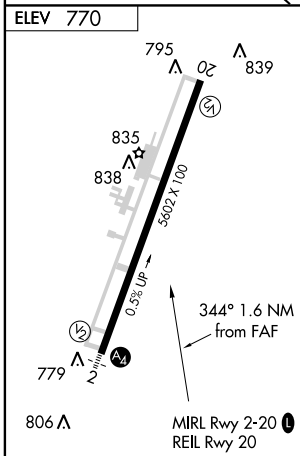

VORTAC MLC 112.0 Chan 57	APP CRS 344°	Rwy Idg TDZE Apt Elev	N/A N/A 770
---------------------------------------	------------------------	-----------------------------	--

▽ MISSED APPROACH: Climb to 1700 then climbing left turn to 3000 direct MLC VORTAC and hold.

ASOS 135.125	FORT WORTH CENTER 132.2 338,35	MC ALESTER RADIO 122.65	UNICOM 122.95 (CTAF) 0
------------------------	--	-----------------------------------	---

FAF to MAP 1.6 NM						
Knots	60	90	120	150	180	
Min:Sec	1:36	1:04	0:48	0:38	0:32	
CATEGORY	A		B		C	D
CIRCLING	1400-1		630 (700-1)		1400-1¾ 630 (700-1¾)	NA