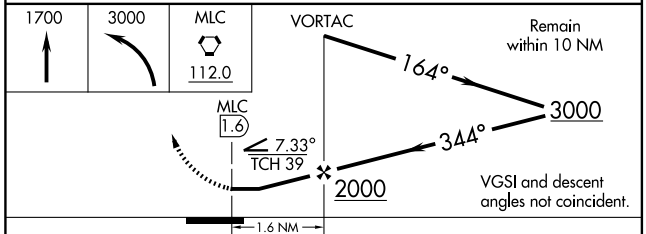

VORTAC MLC 112.0 Chan 57	APP CRS 344°	Rwy Idg TDZE Apt Elev	N/A N/A 770
---------------------------------------	------------------------	-----------------------------	--

▽ MISSED APPROACH: Climb to 1700 then climbing left turn to 3000 direct MLC VORTAC and hold.

ASOS 135.125	FORT WORTH CENTER 132.2 338,35	MC ALESTER RADIO 122.65	UNICOM 122.95 (CTAF) 0
------------------------	--	-----------------------------------	---

FAF to MAP 1.6 NM						
Knots	60	90	120	150	180	
Min:Sec	1:36	1:04	0:48	0:38	0:32	
CATEGORY	A		B		C	D
CIRCLING	1400-1		630 (700-1)		1400-1¾ 630 (700-1¾)	NA