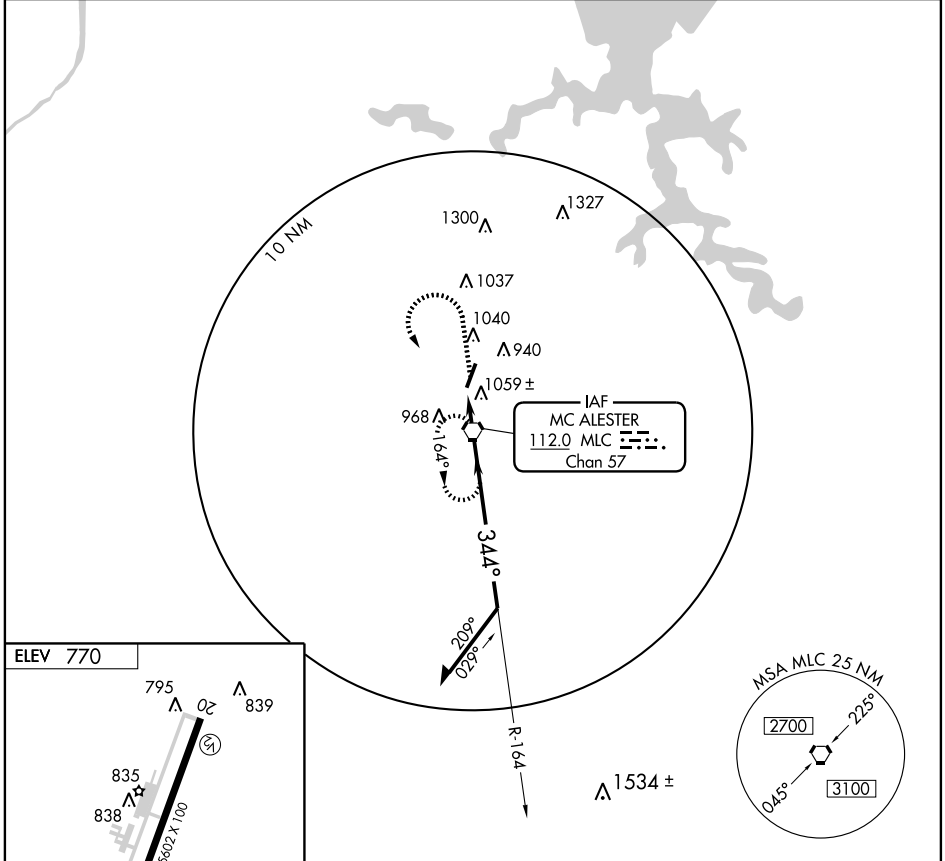

VORTAC MLC 112.0 Chan 57	APP CRS 344°	Rwy Idg TDZE Apt Elev	N/A N/A 770
---------------------------------------	------------------------	-----------------------------	--

▽ MISSED APPROACH: Climb to 1700 then climbing left turn to 3000 direct MLC VORTAC and hold.

ASOS 135.125	FORT WORTH CENTER 132.2 338,35	MC ALESTER RADIO 122.65	UNICOM 122.95 (CTAF) 0
------------------------	--	-----------------------------------	---

FAF to MAP 1.6 NM						
Knots	60	90	120	150	180	
Min:Sec	1:36	1:04	0:48	0:38	0:32	
CATEGORY	A		B		C	D
CIRCLING	1400-1		630 (700-1)		1400-1¾ 630 (700-1¾)	NA