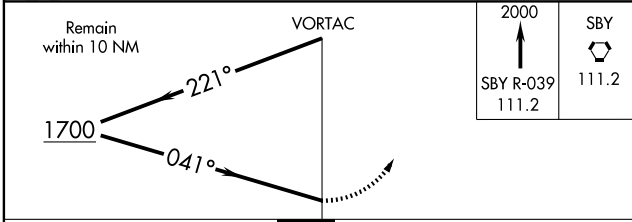

VOR RWY 5

SALISBURY-OCEAN CITY WICOMICO RGNL (SBY)

VORTAC SBY 111.2 Chan 49	APP CRS 041°	Rwy Idg 5000 TDZE 48 Apt Elev 52

MISSED APPROACH: Climb to 2000 via SBY R-039 then direct SBY VORTAC and hold.

ASOS 118.325	PATUXENT APP CON ★ 127.95 314.0	SALISBURY TOWER ★ 119.425 (CTAF) 0	GND CON 123.775	CLNC DEL 118.55 123.775 (2230-0600) (0600-2230)	UNICOM 122.95 A5

CATEGORY	A	B	C	D
S-5	460-1	412 (500-1)	460-1¼	412 (500-1¼)
CIRCLING	460-1 408 (500-1)	520-1 468 (500-1)	520-1½ 468 (500-1½)	620-2 568 (600-2)

REIL Rwy 5, 14 and 23
MIRL Rwy 5-23
HIRL Rwy 14-32

NE-3, 22 OCT 2009 to 19 NOV 2009

NE-3, 22 OCT 2009 to 19 NOV 2009