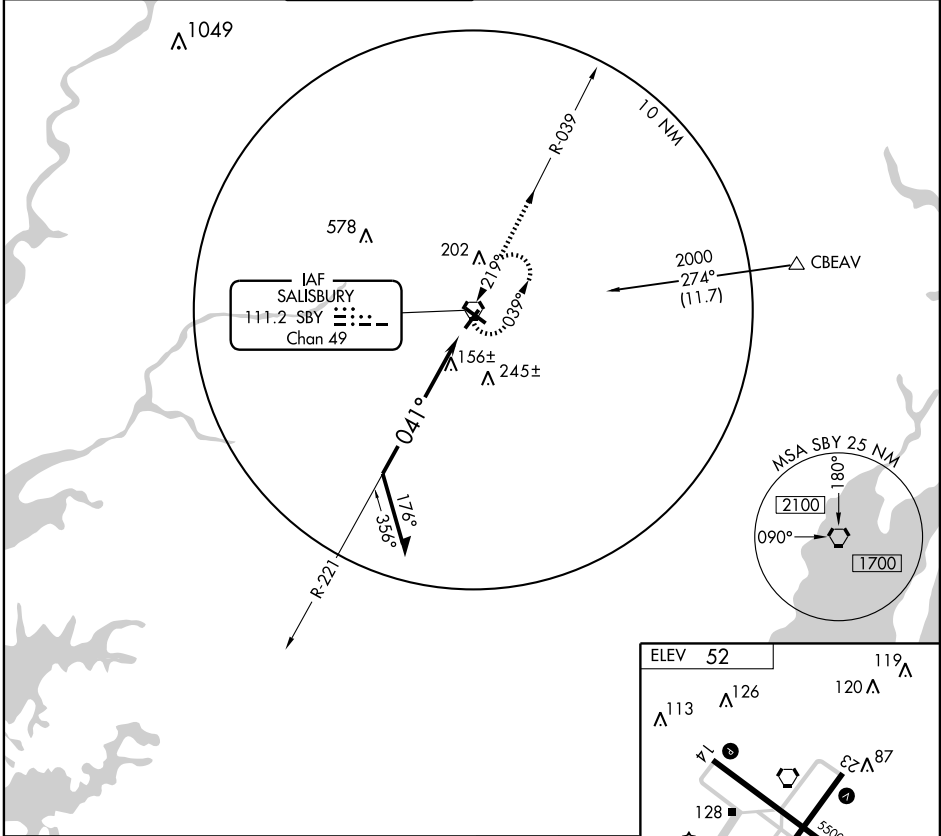

VOR RWY 5

SALISBURY-OCEAN CITY WICOMICO RGNL (SBY)

VORTAC SBY 111.2 Chan 49	APP CRS 041°	Rwy Idg 5000 TDZE 48 Apt Elev 52
--	------------------------	---

MISSED APPROACH: Climb to 2000 via SBY R-039 then direct SBY VORTAC and hold.

ASOS 118.325	PATUXENT APP CON ★ 127.95 314.0	SALISBURY TOWER ★ 119.425 (CTAF) 0	GND CON 123.775	CLNC DEL 118.55 123.775 (2230-0600) (0600-2230)	UNICOM 122.95 A5
------------------------	---	---	---------------------------	--	-----------------------------------

CATEGORY	A	B	C	D
S-5	460-1	412 (500-1)	460-1¼	412 (500-1¼)
CIRCLING	460-1 408 (500-1)	520-1 468 (500-1)	520-1½ 468 (500-1½)	620-2 568 (600-2)

REIL Rwy 5, 14 and 23
MIRL Rwy 5-23
HIRL Rwy 14-32

NE-3, 22 OCT 2009 to 19 NOV 2009

NE-3, 22 OCT 2009 to 19 NOV 2009