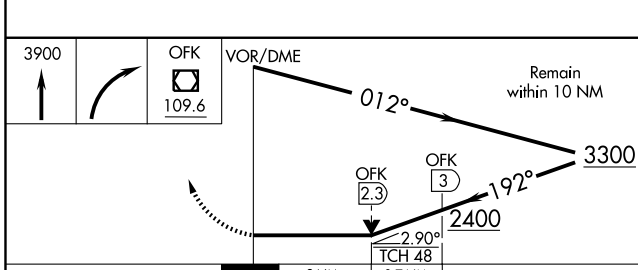

VOR RWY 19

NORFOLK/ KARL STEFAN MEMORIAL (OFK)

VOR/DME OFK 109.6 Chan 33	APP CRS 192°	Rwy Idg 5800 TDZE 1544 Apt Elev 1573
---	------------------------	---

▲ NA

MISSED APPROACH: Climb to 3900 then right turn to OFK VOR/DME and hold.

ASOS 119.025	COLUMBUS RADIO 122.15	UNICOM 122.7 (CTAF) ①
------------------------	---------------------------------	--

NC-2, 22 OCT 2009 to 19 NOV 2009

NC-2, 22 OCT 2009 to 19 NOV 2009

CATEGORY	A	B	C	D
S-19	2400-1 856 (900-1)	2400-1¼ 856 (900-1¼)	2400-2½ 856 (900-2½)	NA
CIRCLING	2400-1 827 (900-1)	2400-1¼ 827 (900-1¼)	2400-2½ 827 (900-2½)	NA
DME MINIMUMS				
S-19	2200-1	656 (700-1)	2200-1¾ 656 (700-1¾)	NA
CIRCLING	2200-1	627 (700-1)	2200-1¾ 627 (700-1¾)	NA