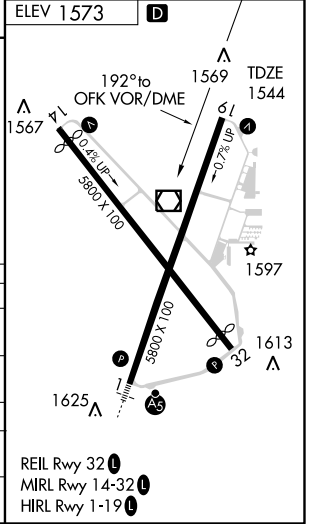

VOR RWY 19

NORFOLK/ KARL STEFAN MEMORIAL (OFK)

VOR/DME OFK 109.6 Chan 33	APP CRS 192°	Rwy Idg 5800 TDZE 1544 Apt Elev 1573
---	------------------------	---

▲ NA

MISSED APPROACH: Climb to 3900 then right turn to OFK VOR/DME and hold.

ASOS 119.025	COLUMBUS RADIO 122.15	UNICOM 122.7 (CTAF) ①
------------------------	---------------------------------	--

NC-2, 22 OCT 2009 to 19 NOV 2009

NC-2, 22 OCT 2009 to 19 NOV 2009

CATEGORY	A	B	C	D
S-19	2400-1 856 (900-1)	2400-1¼ 856 (900-1¼)	2400-2½ 856 (900-2½)	NA
CIRCLING	2400-1 827 (900-1)	2400-1¼ 827 (900-1¼)	2400-2½ 827 (900-2½)	NA
DME MINIMUMS				
S-19	2200-1	656 (700-1)	2200-1¾ 656 (700-1¾)	NA
CIRCLING	2200-1	627 (700-1)	2200-1¾ 627 (700-1¾)	NA

VOR RWY 19