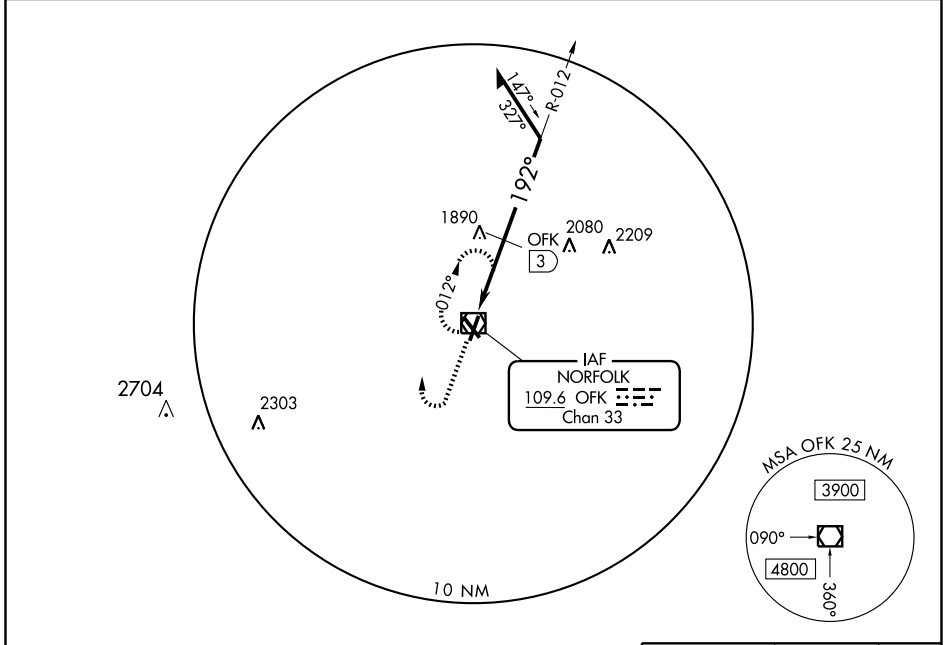

VOR RWY 19

NORFOLK/ KARL STEFAN MEMORIAL (OFK)

VOR/DME OFK 109.6 Chan 33	APP CRS 192°	Rwy Idg 5800 TDZE 1544 Apt Elev 1573
---	------------------------	---

▲ NA

MISSED APPROACH: Climb to 3900 then right turn to OFK VOR/DME and hold.

ASOS 119.025	COLUMBUS RADIO 122.15	UNICOM 122.7 (CTAF) ①
------------------------	---------------------------------	--

NC-2, 22 OCT 2009 to 19 NOV 2009

NC-2, 22 OCT 2009 to 19 NOV 2009

CATEGORY	A	B	C	D
S-19	2400-1 856 (900-1)	2400-1¼ 856 (900-1¼)	2400-2½ 856 (900-2½)	NA
CIRCLING	2400-1 827 (900-1)	2400-1¼ 827 (900-1¼)	2400-2½ 827 (900-2½)	NA
DME MINIMUMS				
S-19	2200-1	656 (700-1)	2200-1¾ 656 (700-1¾)	NA
CIRCLING	2200-1	627 (700-1)	2200-1¾ 627 (700-1¾)	NA

VOR RWY 19