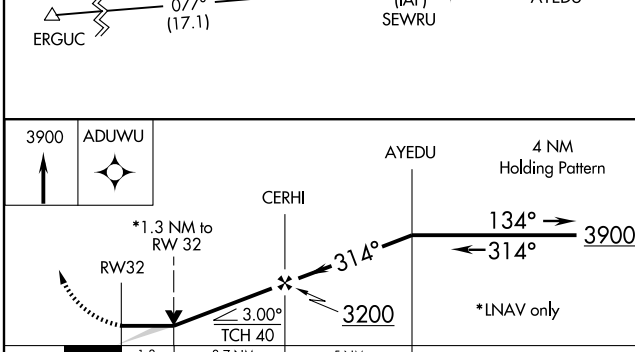

RNAV (GPS) RWY 32

NORFOLK/KARL STEFAN MEMORIAL (OFK)

APP CRS 314°	Rwy Idg 5160
	TDZE 1564
	Apt Elev 1573

▲ NA	GPS or RNP-0.3 required. DME/DME RNP-0.3 NA.	MISSED APPROACH: Climb to 3900 direct ADUWU WP and hold.
-------------	---	---

ASOS 119.025	COLUMBUS RADIO 122.15	UNICOM 122.7 (CTAF) ①
------------------------	---------------------------------	--

NC-2, 22 OCT 2009 to 19 NOV 2009

NC-2, 22 OCT 2009 to 19 NOV 2009

CATEGORY	A	B	C	D
LNAV/VNAV DA	NA			
LNAV MDA	2020-1 456 (500-1)	2020-1½ 456 (500-1½)		NA
CIRCLING	2080-1 507 (600-1)	2080-1½ 507 (600-1½)		NA