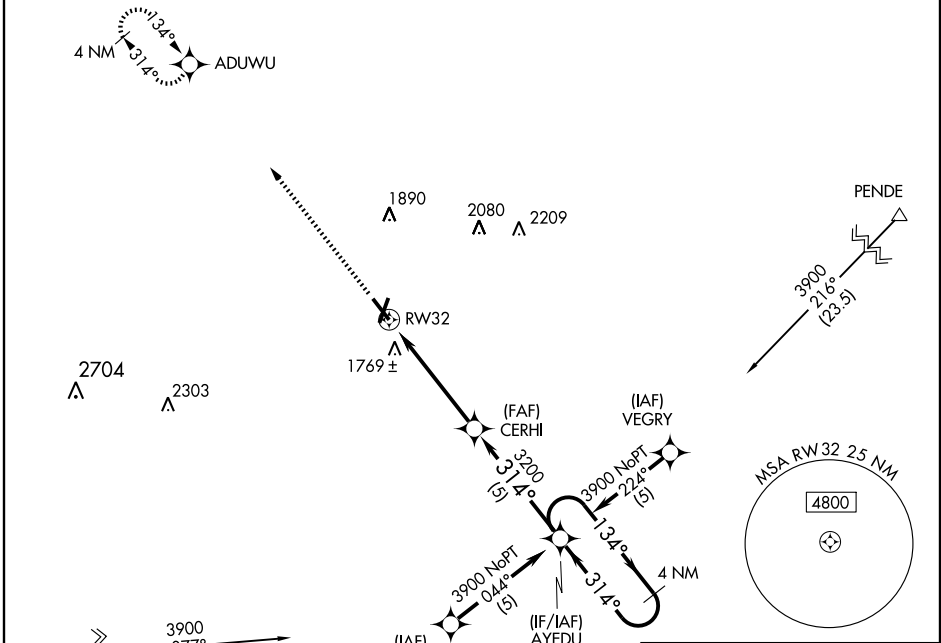

RNAV (GPS) RWY 32

NORFOLK/KARL STEFAN MEMORIAL (OFK)

APP CRS 314°	Rwy Idg 5160
	TDZE 1564
	Apt Elev 1573

▲ NA	GPS or RNP-0.3 required. DME/DME RNP-0.3 NA.	MISSED APPROACH: Climb to 3900 direct ADUWU WP and hold.
-------------	---	---

ASOS 119.025	COLUMBUS RADIO 122.15	UNICOM 122.7 (CTAF) ①
------------------------	---------------------------------	--

NC-2, 22 OCT 2009 to 19 NOV 2009

NC-2, 22 OCT 2009 to 19 NOV 2009

CATEGORY	A	B	C	D
LNAV/VNAV DA	NA			
LNAV MDA	2020-1 456 (500-1)	2020-1½ 456 (500-1½)		NA
CIRCLING	2080-1 507 (600-1)	2080-1½ 507 (600-1½)		NA