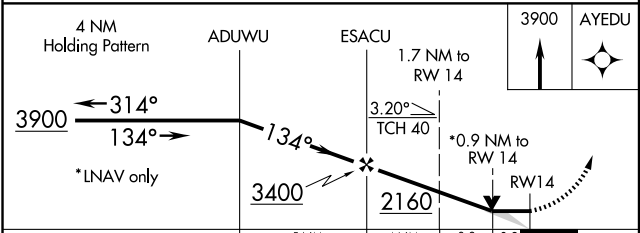

RNAV (GPS) RWY 14

NORFOLK/KARL STEFAN MEMORIAL (OFK)

APP CRS 134°	Rwy Idg 5160
	TDZE 1543
	Apt Elev 1573

▲ NA	GPS or RNP-0.3 required. DME/DME RNP-0.3 NA.	MISSED APPROACH: Climb to 3900 direct AYEDU WP and hold.

ASOS 119.025	COLUMBUS RADIO 122.15	UNICOM 122.7 (CTAF) 1

CATEGORY	A	B	C	D
LNAV/VNAV	DA	NA		
LNAV MDA	1880-1	337 (400-1)	NA	
CIRCLING	2080-1	507 (600-1)	2080-1½ 507 (600-1½)	NA

NC-2, 22 OCT 2009 to 19 NOV 2009

NC-2, 22 OCT 2009 to 19 NOV 2009