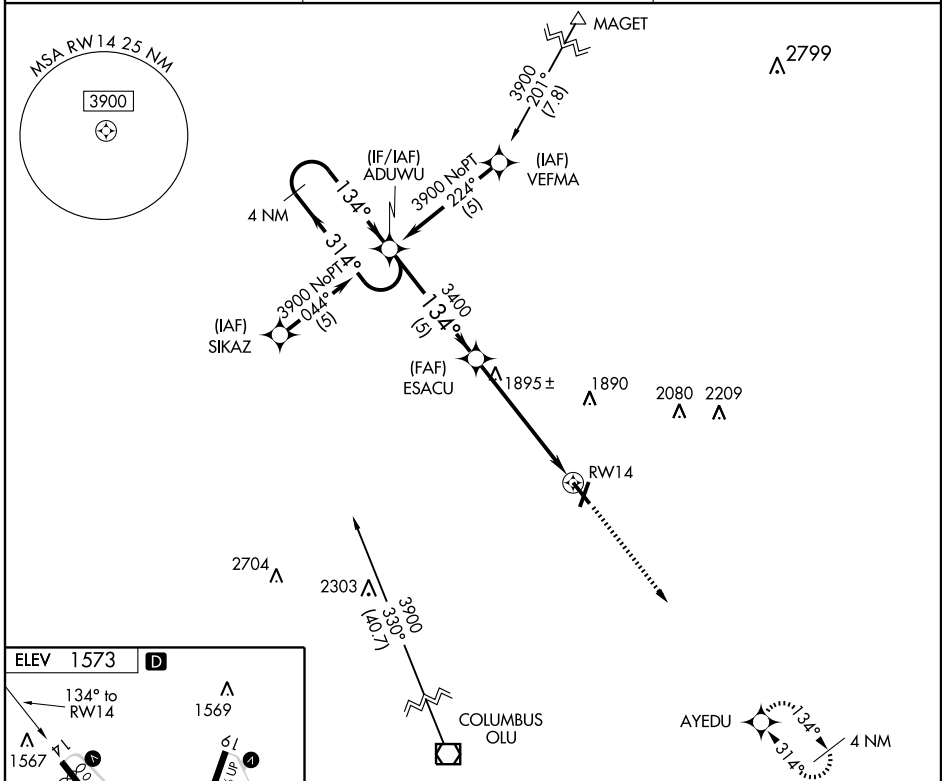

RNAV (GPS) RWY 14

NORFOLK/KARL STEFAN MEMORIAL (OFK)

APP CRS 134°	Rwy Idg 5160
	TDZE 1543
	Apt Elev 1573

▲ NA	GPS or RNP-0.3 required. DME/DME RNP-0.3 NA.	MISSED APPROACH: Climb to 3900 direct AYEDU WP and hold.
-------------	---	---

ASOS 119.025	COLUMBUS RADIO 122.15	UNICOM 122.7 (CTAF) 1
------------------------	---------------------------------	---------------------------------

CATEGORY	A	B	C	D
LNAV/VNAV	DA	NA		
LNAV MDA	1880-1	337 (400-1)	NA	
CIRCLING	2080-1	507 (600-1)	2080-1½ 507 (600-1½)	NA

NC-2, 22 OCT 2009 to 19 NOV 2009

NC-2, 22 OCT 2009 to 19 NOV 2009