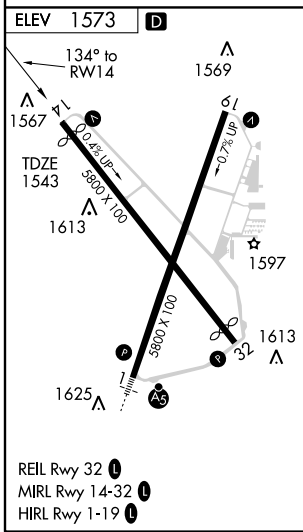

RNAV (GPS) RWY 14

NORFOLK/KARL STEFAN MEMORIAL (OFK)

APP CRS 134°	Rwy Idg 5160
	TDZE 1543
	Apt Elev 1573

▲ NA	GPS or RNP-0.3 required. DME/DME RNP-0.3 NA.	MISSED APPROACH: Climb to 3900 direct AYEDU WP and hold.
-------------	---	---

ASOS 119.025	COLUMBUS RADIO 122.15	UNICOM 122.7 (CTAF) 1
------------------------	---------------------------------	---------------------------------

CATEGORY	A	B	C	D
LNAV/VNAV	DA	NA		
LNAV MDA	1880-1	337 (400-1)	NA	
CIRCLING	2080-1	507 (600-1)	2080-1½ 507 (600-1½)	NA