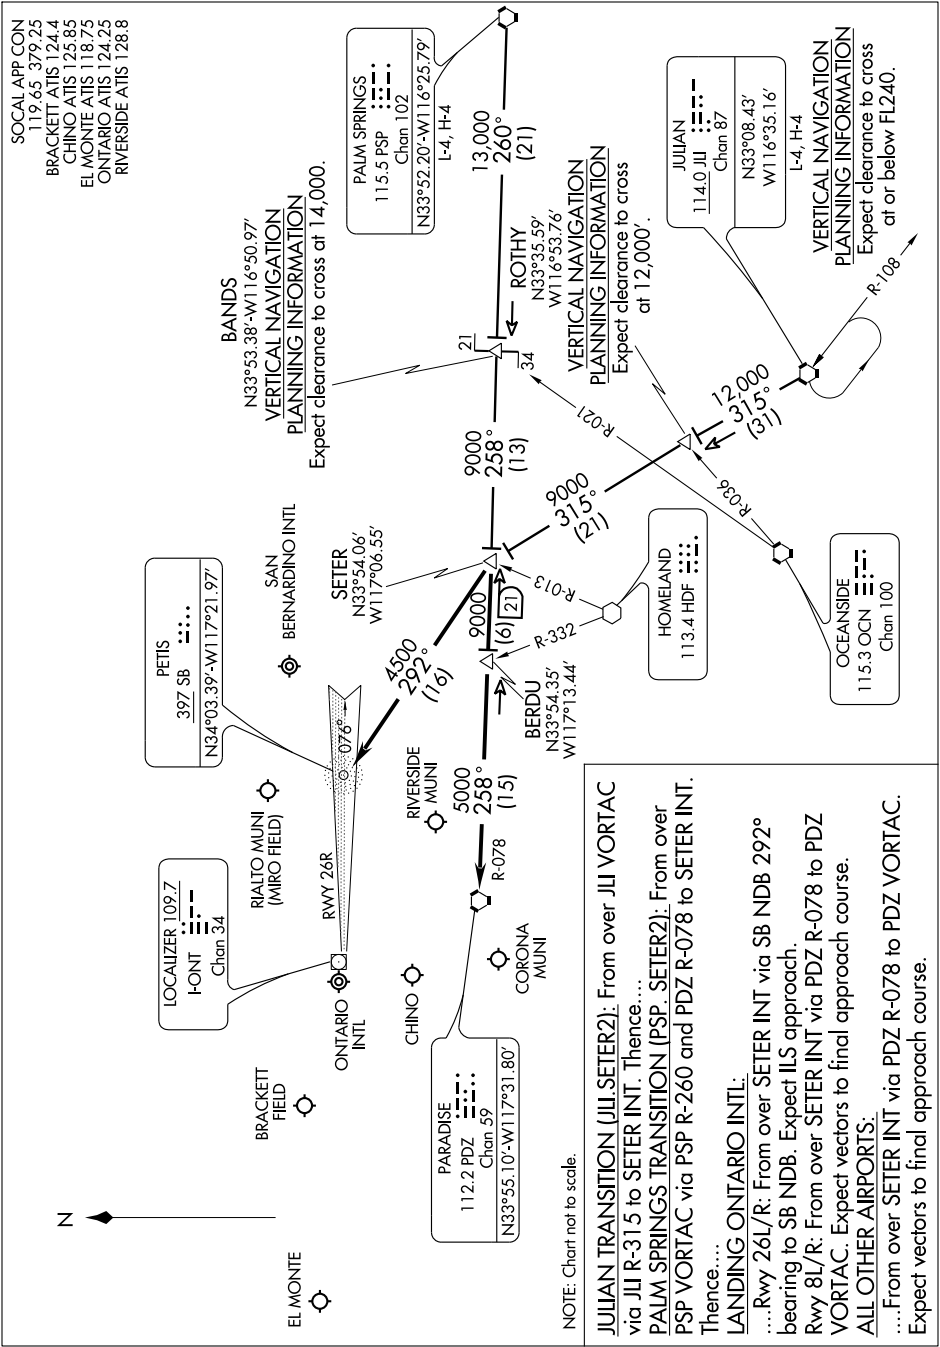

SETER TWO ARRIVAL

ST-965 (FAA)

ONTARIO, CALIFORNIA

6002 \001. 01 6002 22 OCT 2009 19 NOV 2009

SETER TWO ARRIVAL

ONTARIO, CALIFORNIA

SW-3, 22 OCT 2009 to 19 NOV 2009