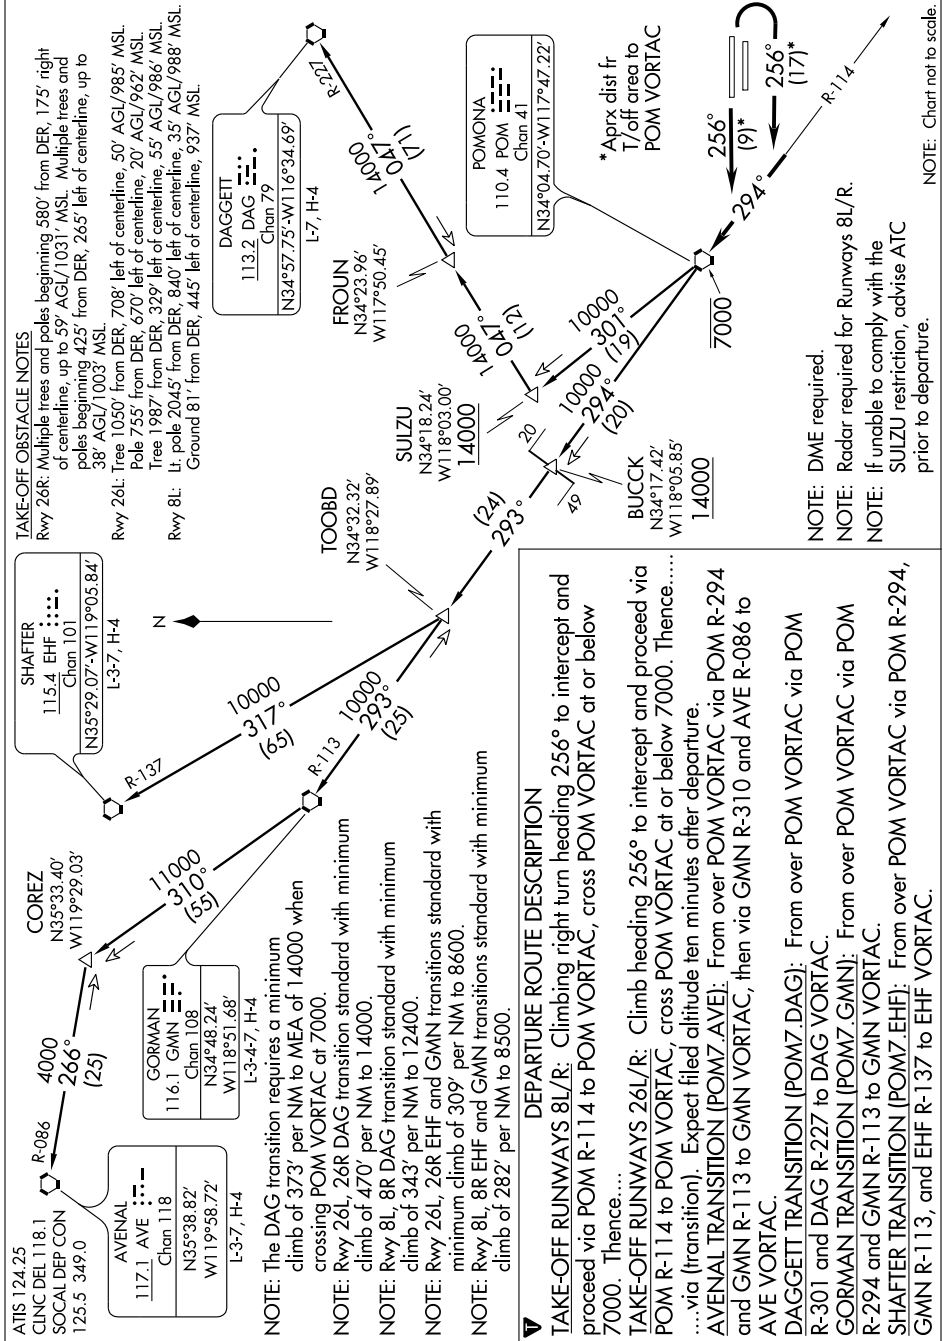

# POMONA SEVEN DEPARTURE

SL-965 (FAA)

ONTARIO INTL (ONT)  
ONTARIO, CALIFORNIA

600Z NOV 19 19 600Z 22 OCT 2009 13-WS

# POMONA SEVEN DEPARTURE

ONTARIO, CALIFORNIA  
ONTARIO INTL (ONT)

SW-3, 22 OCT 2009 to 19 NOV 2009

NOTE: Chart not to scale.

NOTE: DME required.

NOTE: Radar required for Runways 8L/R.

NOTE: If unable to comply with the

SULZU restriction, advise ATC

prior to departure.