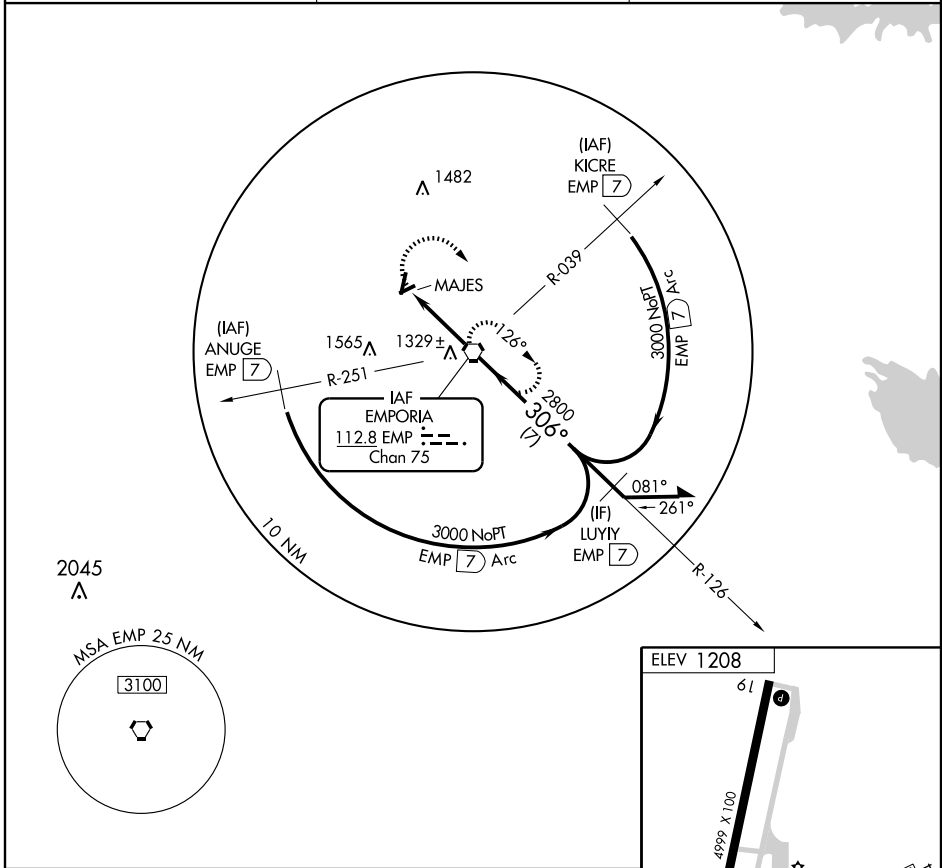

VORTAC EMP 112.8 Chan 75	APP CRS 306°	Rwy Idg TDZE Apt Elev 1208	N/A N/A
---------------------------------------	------------------------	--	--------------------------

VOR-A
EMPORIA MUNI (EMP)

CAUTION: North/south drag strip 1 mile east of Rwy 1-19. **MISSED APPROACH:** Climbing right turn to 3000 direct EMP VORTAC and hold, continue climb-in-hold to 3000.

ASOS 126.125	KANSAS CITY CENTER 127.725 270.25	UNICOM 122.8 (CTAF) 0
------------------------	---	--

NC-2, 22 OCT 2009 to 19 NOV 2009

NC-2, 22 OCT 2009 to 19 NOV 2009

CATEGORY	A	B	C	D	FAF to MAP 3.3 NM					
CIRCLING	1660-1	452 (500-1)	1660-1½ 452 (500-1½)	NA	Knots	60	90	120	150	180
					Min:Sec	3:18	2:12	1:39	1:19	1:06