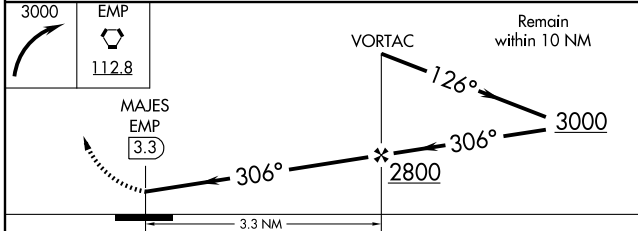

VORTAC EMP 112.8 Chan 75	APP CRS 306°	Rwy Idg TDZE Apt Elev 1208	N/A N/A
---------------------------------------	------------------------	--	--------------------------

VOR-A
EMPORIA MUNI (EMP)

CAUTION: North/south drag strip 1 mile east of Rwy 1-19. **MISSED APPROACH:** Climbing right turn to 3000 direct EMP VORTAC and hold, continue climb-in-hold to 3000.

ASOS 126.125	KANSAS CITY CENTER 127.725 270.25	UNICOM 122.8 (CTAF) 0
------------------------	---	--

NC-2, 22 OCT 2009 to 19 NOV 2009

NC-2, 22 OCT 2009 to 19 NOV 2009

CATEGORY	A	B	C	D	FAF to MAP 3.3 NM					
CIRCLING	1660-1	452 (500-1)	1660-1½ 452 (500-1½)	NA	Knots	60	90	120	150	180
					Min:Sec	3:18	2:12	1:39	1:19	1:06