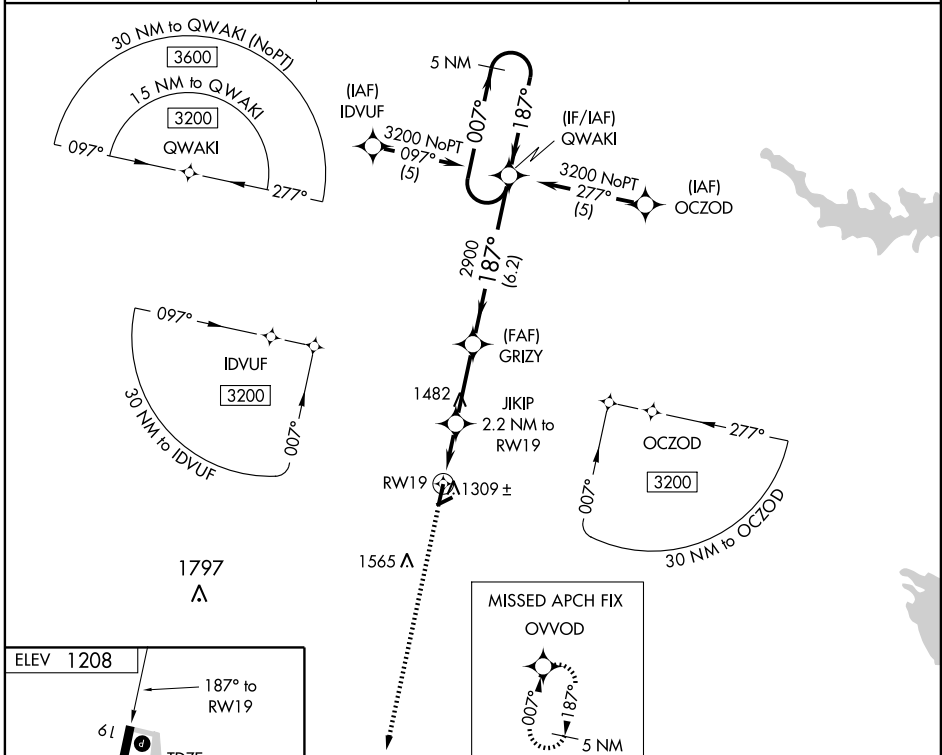

RNAV (GPS) RWY 19

EMPORIA MUNI (EMP)

APP CRS 187°	Rwy Idg 4999 TDZE 1208 Apt Elev 1208
------------------------	---

▼	DME/DME RNP-0.3 NA.	MISSED APPROACH: Climb to 3200 direct OVOD and hold.
----------	---------------------	--

ASOS 126.125	KANSAS CITY CENTER 127.725 270.25	UNICOM 122.8 (CTAF) ①
------------------------	---	---------------------------------

NC-2, 22 OCT 2009 to 19 NOV 2009

NC-2, 22 OCT 2009 to 19 NOV 2009

3200	OVOD	5 NM Holding Pattern			
JIKIP 2.2 NM to RWY 19	GRIZY	QWAKI	007° → 3200		
1 NM to RWY 19	3.05° TCH 52	187°	← 187°	2900	
RWY 19	1940	1	1.2	2.9 NM	6.2 NM
CATEGORY	A	B	C	D	
LNAV MDA	1560-1 352 (400-1)			NA	
CIRCLING	1660-1	452 (500-1)	1660-1½ 452 (500-1½)		NA