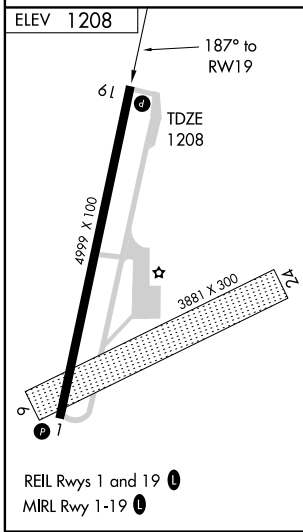

RNAV (GPS) RWY 19

EMPORIA MUNI (EMP)

APP CRS 187°	Rwy Idg 4999 TDZE 1208 Apt Elev 1208
------------------------	---

▼	DME/DME RNP-0.3 NA.	MISSED APPROACH: Climb to 3200 direct OVOD and hold.
----------	---------------------	--

ASOS 126.125	KANSAS CITY CENTER 127.725 270.25	UNICOM 122.8 (CTAF) ①
------------------------	---	---------------------------------

NC-2, 22 OCT 2009 to 19 NOV 2009

NC-2, 22 OCT 2009 to 19 NOV 2009

3200	OVOD	5 NM Holding Pattern			
JIKIP 2.2 NM to RWY 19	GRIZY	QWAKI	007° → 3200		
1 NM to RWY 19	3.05° TCH 52	187°	← 187°	2900	
RWY 19	1940	1	1.2	2.9 NM	6.2 NM
CATEGORY	A	B	C	D	
LNAV MDA	1560-1 352 (400-1)			NA	
CIRCLING	1660-1	452 (500-1)	1660-1½ 452 (500-1½)		NA