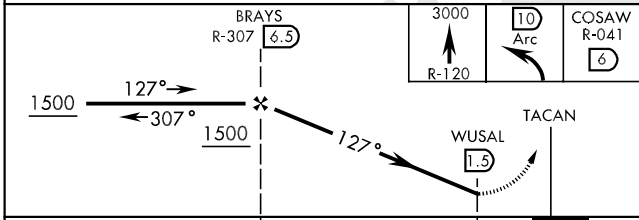

MISSED APPROACH: Climb to 3000 on R-120 to WIREB, arc E on 10 mile arc to WIBEM then, via NBC R-041 to COSAW and hold.

ATIS ★ 256.15	BEAUFORT APP CON (ABV 3000) 118.45 292.125 (3000 and BLW) 123.7 328.425	BEAUFORT TOWER ★ 119.05 342.875	GND CON 128.15 348.625	CLNC DEL 128.15 348.625	ASR/PAR
----------------------	--	--	-------------------------------	--------------------------------	---------

SE-2, 22 OCT 2009 to 19 NOV 2009

SE-2, 22 OCT 2009 to 19 NOV 2009

EMERG SAFE ALT 100 NM 3100

ELEV 37

CATEGORY	A	B	C	D	E
S-14	420-1 388 (400-1)			420-1½ 388 (400-1½)	
CIRCLING	500-1 463 (500-1)		500-1½ 463 (500-1½)	600-2 563 (600-2)	720-2½ 683 (700-2½)
S-PAR 14	132-½ 100 (100-½)		G5 3.0°		