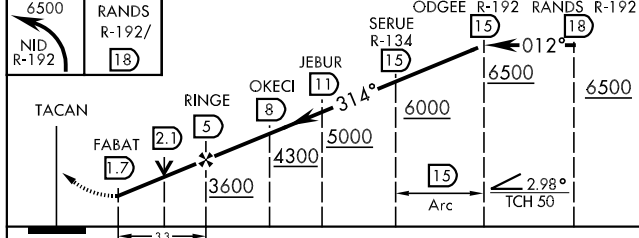

TACAN NID Chan 53	APCH CRS 314°	Rwy Idg 9013 TDZE 2240 Arpt Elev 2283
--------------------------	----------------------	--

AL-914 [USN] CHINA LAKE NAWS (ARMITAGE FIELD) (KNID)

▽ * MISSED APPROACH: Climbing left turn to 6500, intercept NID R-192 to RANDS and hold.

ATIS ★ 322.375	JOSHUA APP CON 133.65 348.7	CHINA LAKE TOWER ★ 120.15 340.2	GND CON 360.2	CLNC DEL 274.7
--------------------------	---------------------------------------	---	-------------------------	--------------------------

SW-3, 22 OCT 2009 to 19 NOV 2009

SW-3, 22 OCT 2009 to 19 NOV 2009

CATEGORY	A	B	C	D
S-32	2680-1 440 (400-1)	2680-1 440 (400-1)	2680-1 440 (400-1)	2680-1 440 (400-1)
CIRCLING	2720-1 437 (500-1)	2740-1 457 (500-1)	2740-1 457 (500-1)	2840-2 557 (600-2)