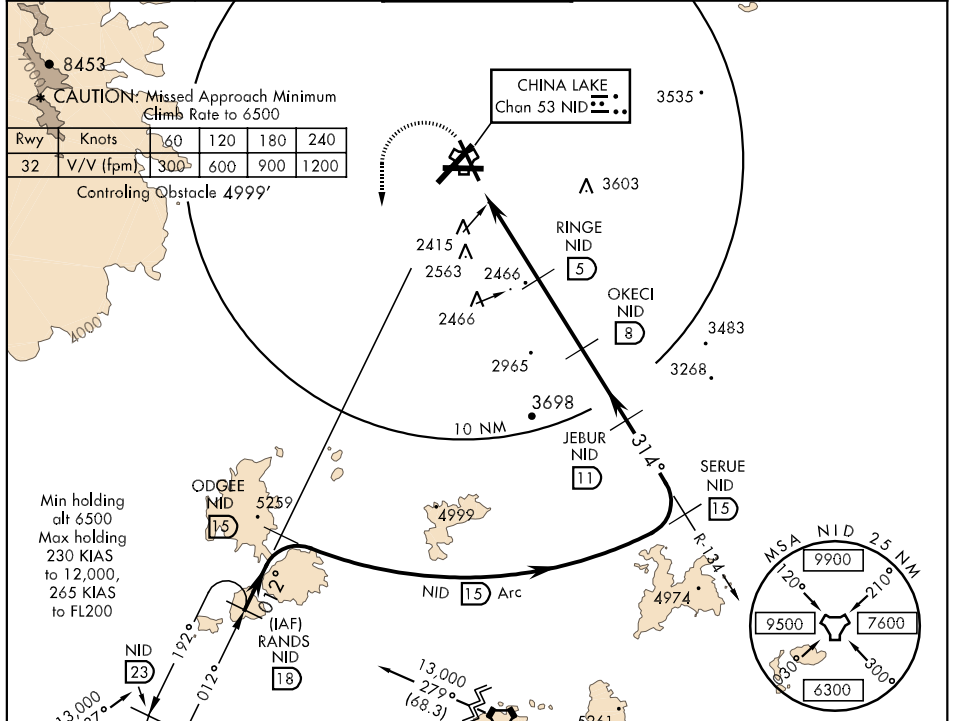

TACAN NID Chan 53	APCH CRS 314°	Rwy Idg 9013 TDZE 2240 Arpt Elev 2283
--------------------------	----------------------	--

AL-914 [USN] CHINA LAKE NAWS (ARMITAGE FIELD) (KNID)

▽ * MISSED APPROACH: Climbing left turn to 6500, intercept NID R-192 to RANDS and hold.

ATIS ★ 322.375	JOSHUA APP CON 133.65 348.7	CHINA LAKE TOWER ★ 120.15 340.2	GND CON 360.2	CLNC DEL 274.7
--------------------------	---------------------------------------	---	-------------------------	--------------------------

SW-3, 22 OCT 2009 to 19 NOV 2009

SW-3, 22 OCT 2009 to 19 NOV 2009

CATEGORY	A	B	C	D
S-32	2680-1 440 (400-1)	2680-1 440 (400-1)	2680-1 440 (400-1)	2680-1 440 (400-1)
CIRCLING	2720-1 437 (500-1)	2740-1 457 (500-1)	2740-1 457 (500-1)	2840-2 557 (600-2)