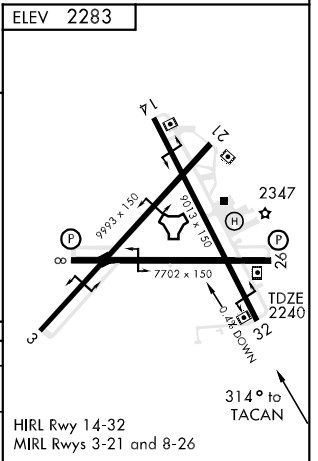

TACAN NID Chan 53	APCH CRS 314°	Rwy Idg 9013 TDZE 2240 Arpt Elev 2283
--------------------------	----------------------	--

AL-914 [USN] CHINA LAKE NAWS (ARMITAGE FIELD) (KNID)

▽ * MISSED APPROACH: Climbing left turn to 6500, intercept NID R-192 to RANDS and hold.

ATIS ★ 322.375	JOSHUA APP CON 133.65 348.7	CHINA LAKE TOWER ★ 120.15 340.2	GND CON 360.2	CLNC DEL 274.7
--------------------------	---------------------------------------	---	-------------------------	--------------------------

SW-3, 22 OCT 2009 to 19 NOV 2009

SW-3, 22 OCT 2009 to 19 NOV 2009

CATEGORY	A	B	C	D
S-32	2680-1 440 (400-1)	2680-1 440 (400-1)	2680-1 440 (400-1)	2680-1 440 (400-1)
CIRCLING	2720-1 437 (500-1)	2740-1 457 (500-1)	2740-1 457 (500-1)	2840-2 557 (600-2)