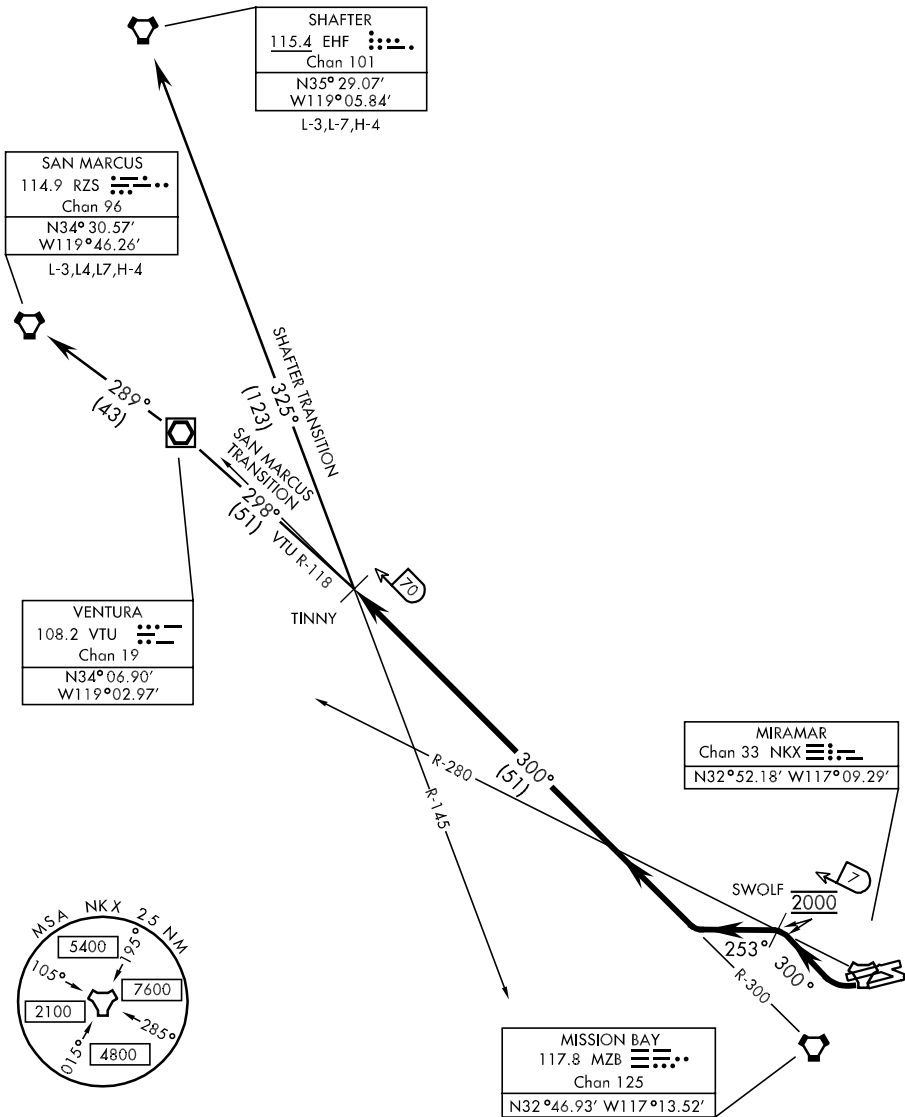

# SAN PEDRO-TWO DEPARTURE (SNRO 2 • TINNY)

MIRAMAR MCAS (MITSCHER FLD) (KNKX)

SAN DIEGO, CALIFORNIA

ATIS ★ 352.0  
 CLNC DEL  
 125.975 254.325  
 GND CON  
 128.625 307.325  
 MIRAMAR TOWER ★  
 135.2 298.925  
 SOCAL DEP CON  
 119.6 363.1 W

SHL-903 [USN]

Rwy	Knots	60	120	180	240	300	360
24L/R	V/V(fpm)	780	1560	2340	3120	3900	4680

ATC Minimum Climb Rate to 2000

SW-3, 22 OCT 2009 to 19 NOV 2009

SW-3, 22 OCT 2009 to 19 NOV 2009

EMERG SAFE ALT 100 NM 13,600

NOTE: Chart not to scale

# SAN PEDRO-TWO DEPARTURE (SNRO 2 • TINNY)

SAN DIEGO, CALIFORNIA

MIRAMAR MCAS (MITSCHER FLD) (KNKX)