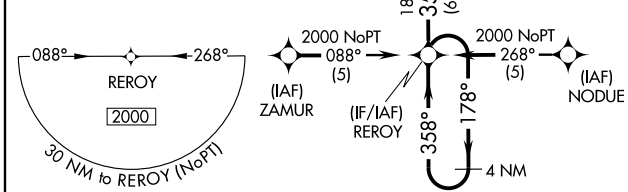

RNAV (GPS) RWY 36

PINE BLUFF/GRIDER FIELD (PBF)

APP CRS 358°	Rwy Idg 5998
	TDZE 202
	Apt Elev 206

▲ NA	DME/DME RNP-0.3 NA	MISSED APPROACH: Climb to 2000 direct PAYIT WP and hold.	
ASOS 120.775	LITTLE ROCK APP CON 119.85	CLNC DEL 119.85	UNICOM 123.0 (CTAF) 0

CATEGORY	A	B	C	D
LNVA MDA	600-1 398 (400-1)			600-1½ 398 (400-1½)
CIRCLING	640-1 434 (500-1)	660-1 454 (500-1)	660-1½ 454 (500-1½)	760-2 554 (600-2)

SC-1, 22 OCT 2009 to 19 NOV 2009

SC-1, 22 OCT 2009 to 19 NOV 2009