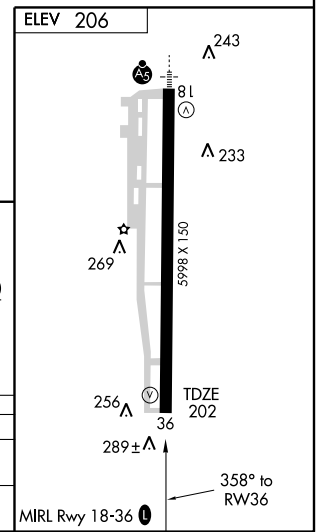

RNAV (GPS) RWY 36

PINE BLUFF/GRIDER FIELD (PBF)

APP CRS 358°	Rwy Idg 5998
	TDZE 202
	Apt Elev 206

▲ NA	DME/DME RNP-0.3 NA	MISSED APPROACH: Climb to 2000 direct PAYIT WP and hold.	
ASOS 120.775	LITTLE ROCK APP CON 119.85	CLNC DEL 119.85	UNICOM 123.0 (CTAF) 0

CATEGORY	A	B	C	D
LNVA MDA	600-1 398 (400-1)			600-1½ 398 (400-1½)
CIRCLING	640-1 434 (500-1)	660-1 454 (500-1)	660-1½ 454 (500-1½)	760-2 554 (600-2)

SC-1, 22 OCT 2009 to 19 NOV 2009

SC-1, 22 OCT 2009 to 19 NOV 2009