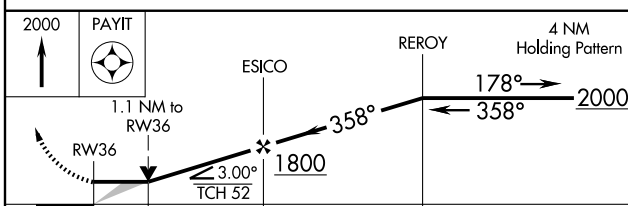

RNAV (GPS) RWY 36

PINE BLUFF/GRIDER FIELD (PBF)

APP CRS 358°	Rwy Idg 5998
	TDZE 202
	Apt Elev 206

▲ NA	DME/DME RNP-0.3 NA	MISSED APPROACH: Climb to 2000 direct PAYIT WP and hold.	
ASOS 120.775	LITTLE ROCK APP CON 119.85	CLNC DEL 119.85	UNICOM 123.0 (CTAF) 0

CATEGORY	A	B	C	D
LNVA MDA	600-1 398 (400-1)			600-1½ 398 (400-1½)
CIRCLING	640-1 434 (500-1)	660-1 454 (500-1)	660-1½ 454 (500-1½)	760-2 554 (600-2)

SC-1, 22 OCT 2009 to 19 NOV 2009

SC-1, 22 OCT 2009 to 19 NOV 2009