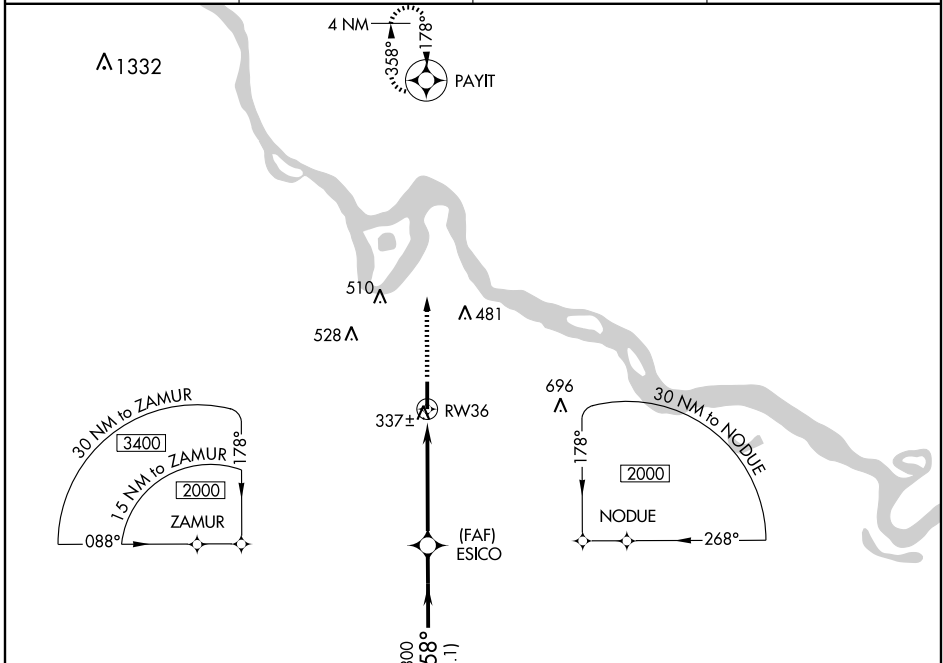

RNAV (GPS) RWY 36

PINE BLUFF/GRIDER FIELD (PBF)

APP CRS 358°	Rwy Idg 5998
	TDZE 202
	Apt Elev 206

▲ NA	DME/DME RNP-0.3 NA	MISSED APPROACH: Climb to 2000 direct PAYIT WP and hold.	
ASOS 120.775	LITTLE ROCK APP CON 119.85	CLNC DEL 119.85	UNICOM 123.0 (CTAF) 0

CATEGORY	A	B	C	D
LNVA MDA	600-1 398 (400-1)			600-1½ 398 (400-1½)
CIRCLING	640-1 434 (500-1)	660-1 454 (500-1)	660-1½ 454 (500-1½)	760-2 554 (600-2)

SC-1, 22 OCT 2009 to 19 NOV 2009

SC-1, 22 OCT 2009 to 19 NOV 2009