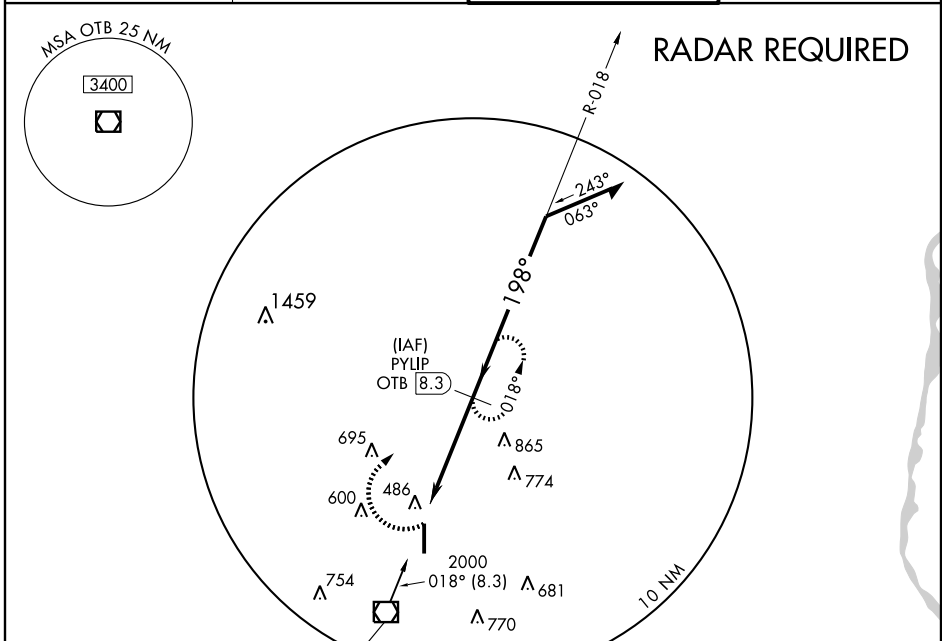

TUPELO, MISSISSIPPI

AL-854 (FAA)

VOR/DME OTB 109.8 Chan 35	APP CRS 198°	Rwy Idg TDZE Apt Elev	6500 345 346
---	------------------------	-----------------------------	---

VOR/DME RWY 18

TUPELO RGNL (TUP)

MISSED APPROACH: Climbing right turn to 2000 via OTB R-018 to PYLIP 8.3 DME and hold.

ASOS 133.525	MEMPHIS CENTER 128.5 279.55	TUPELO TOWER ★ 118.775 (CTAF) 0 254.275	GND CON 121.825 254.275
------------------------	---------------------------------------	---	-----------------------------------

TUPELO
109.8 OTB
Chan 35

CATEGORY	A	B	C	D
S-18	740-1 395 (400-1)			740-1¼ 395 (400-1¼)
CIRCLING	800-1	454 (500-1)	800-1½ 454 (500-1½)	900-2 554 (600-2)

TUPELO, MISSISSIPPI
Orig-A 09183

34° 16'N-88° 46'W

TUPELO RGNL (TUP) VOR/DME RWY 18

SC-4, 22 OCT 2009 to 19 NOV 2009

SC-4, 22 OCT 2009 to 19 NOV 2009