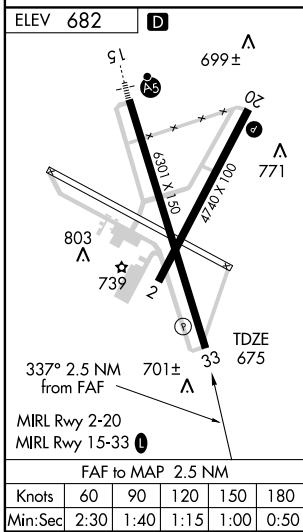

VOR RWY 33

TEMPLE/ DRAUGHON-MILLER CENTRAL TEXAS RGNL (TPL)

VOR/DME TPL 110.4 Chan 41	APP CRS 337°	Rwy Idg TDZE Apt Elev	6301 675 682
--	------------------------	-----------------------------	---

MISSED APPROACH: Climb to 2200 direct TPL VOR/DME and hold.

SC-3, 22 OCT 2009 to 19 NOV 2009

CATEGORY	A	B	C	D
S-33	1040-1 365 (400-1)			1040-1½ 365 (400-1½)
CIRCLING	1140-1 458 (500-1)		1160-1½ 478 (500-1½)	1240-2 558 (600-2)

VOR RWY 33