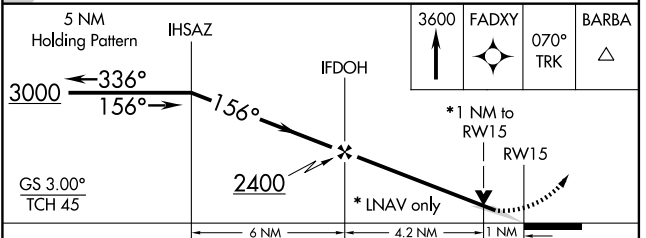

MALSRL

MISSED APPROACH: Climb to 3600 direct FADXY and via 070° track to BARBA and hold, continue climb-in-hold to 3600.

AWOS-3 <b>134.975</b>	GRAY APP CON <b>120.075 370.0</b>	CLNC DEL <b>125.9</b>	UNICOM <b>123.0 (CTAF)</b>
--------------------------	--------------------------------------	--------------------------	-------------------------------

SC-3, 22 OCT 2009 to 19 NOV 2009

SC-3, 22 OCT 2009 to 19 NOV 2009

CATEGORY	A	B	C	D
LPV DA		932-1/2	250 (300-1/2)	
LNAV/VNAV DA		1025-3/4	343 (400-3/4)	
LNAV MDA		1040-1/2	358 (400-1/2)	1040-1 358 (400-1)
CIRCLING	1120-1/4 438 (500-1/4)	1180-1/4 498 (500-1/4)	1180-1/2 498 (500-1/2)	1240-2 558 (600-2)