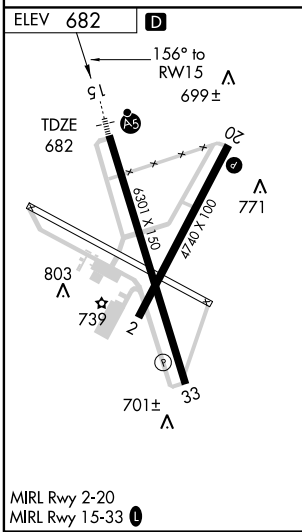

# RNAV (GPS) RWY 15

TEMPLE/ DRAUGHON-MILLER CENTRAL TEXAS RGNL (TPL)

WAAS Ch <b>78101</b> <b>W15A</b>	APP CRS <b>156°</b>	Rwy Idg TDZE Apt Elev	<b>6301</b> <b>682</b> <b>682</b>
--	------------------------	-----------------------------	---

MALSRL

MISSED APPROACH: Climb to 3600 direct FADXY and via 070° track to BARBA and hold, continue climb-in-hold to 3600.

AWOS-3 <b>134.975</b>	GRAY APP CON <b>120.075 370.0</b>	CLNC DEL <b>125.9</b>	UNICOM <b>123.0 (CTAF)</b>
--------------------------	--------------------------------------	--------------------------	-------------------------------

SC-3, 22 OCT 2009 to 19 NOV 2009

SC-3, 22 OCT 2009 to 19 NOV 2009

CATEGORY	A	B	C	D
LPV DA		932-1/2	250 (300-1/2)	
LNAV/VNAV DA		1025-3/4	343 (400-3/4)	
LNAV MDA		1040-1/2	358 (400-1/2)	1040-1 358 (400-1)
CIRCLING	1120-1/4 438 (500-1/4)	1180-1/4 498 (500-1/4)	1180-1/2 498 (500-1/2)	1240-2 558 (600-2)