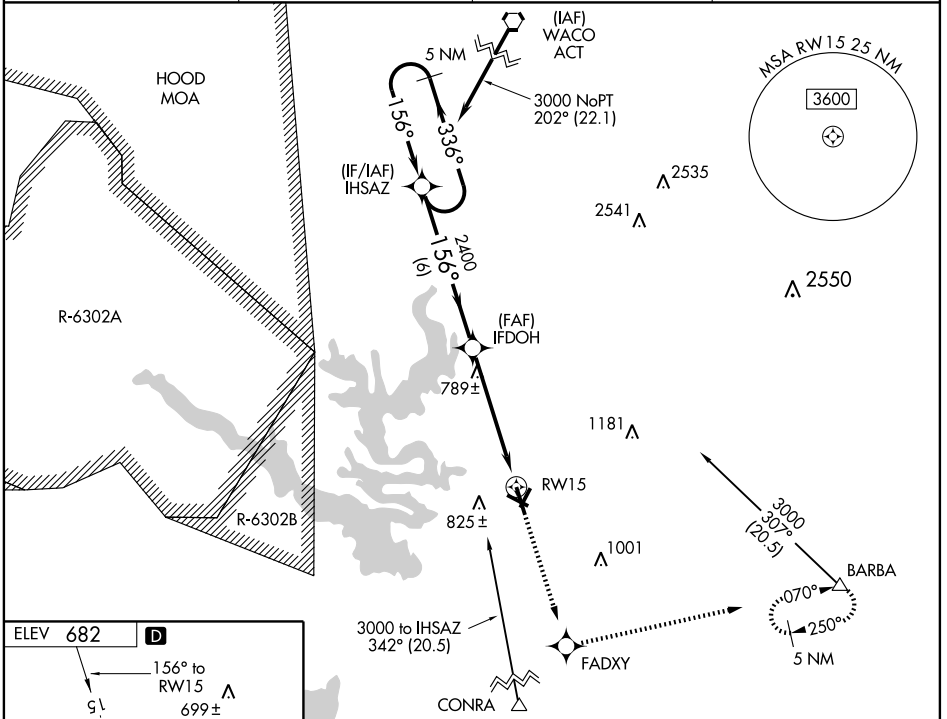

# RNAV (GPS) RWY 15

TEMPLE/ DRAUGHON-MILLER CENTRAL TEXAS RGNL (TPL)

WAAS Ch <b>78101</b> <b>W15A</b>	APP CRS <b>156°</b>	Rwy Idg TDZE Apt Elev	<b>6301</b> <b>682</b> <b>682</b>
--	------------------------	-----------------------------	---

MALSRL

MISSED APPROACH: Climb to 3600 direct FADXY and via 070° track to BARBA and hold, continue climb-in-hold to 3600.

AWOS-3 <b>134.975</b>	GRAY APP CON <b>120.075 370.0</b>	CLNC DEL <b>125.9</b>	UNICOM <b>123.0 (CTAF)</b>
--------------------------	--------------------------------------	--------------------------	-------------------------------

SC-3, 22 OCT 2009 to 19 NOV 2009

SC-3, 22 OCT 2009 to 19 NOV 2009

CATEGORY	A	B	C	D
LPV DA		932-1/2	250 (300-1/2)	
LNAV/VNAV DA		1025-3/4	343 (400-3/4)	
LNAV MDA		1040-1/2	358 (400-1/2)	1040-1 358 (400-1)
CIRCLING	1120-1/4 438 (500-1/4)	1180-1/4 498 (500-1/4)	1180-1/2 498 (500-1/2)	1240-2 558 (600-2)