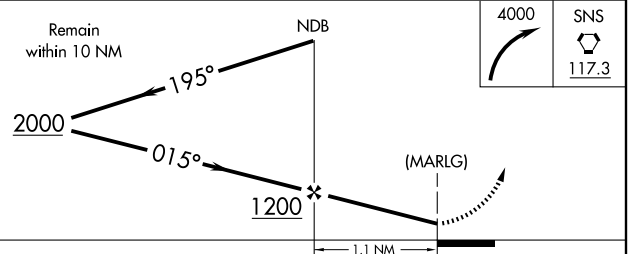

MISSED APPROACH: Climbing right turn to 4000 direct SNS VORTAC and hold.

ASOS
132.275

NORCAL APP CON
127.15 307.125

UNICOM
122.8 (CTAF) **0**

SW-2, 22 OCT 2009 to 19 NOV 2009

SW-2, 22 OCT 2009 to 19 NOV 2009

FAF to MAP 1.1 NM					
Knots	60	90	120	150	180
Min:Sec	1:06	0:44	0:33	0:26	0:22

CATEGORY	A	B	C	D
CIRCLING	900-1	740 (800-1)	900-2 740 (800-2)	900-2¼ 740 (800-2¼)