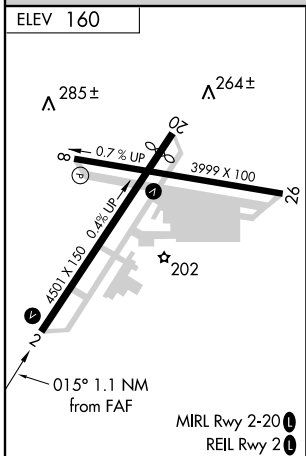

NDB or GPS-B
WATSONVILLE MUNI (WVI)

NDB PDG 327	APP CRS 015°	Rwy Idg TDZE Apt Elev	N/A N/A 160
-----------------------	------------------------	-----------------------------	--

NA Circling not authorized west of Rwy 2-20.

MISSED APPROACH: Climbing right turn to 4000 direct SNS VORTAC and hold.

ASOS
132.275

NORCAL APP CON
127.15 307.125

UNICOM
122.8 (CTAF) **0**

SW-2, 22 OCT 2009 to 19 NOV 2009

SW-2, 22 OCT 2009 to 19 NOV 2009

FAF to MAP 1.1 NM					
Knots	60	90	120	150	180
Min:Sec	1:06	0:44	0:33	0:26	0:22

CATEGORY	A	B	C	D
CIRCLING	900-1	740 (800-1)	900-2 740 (800-2)	900-2¼ 740 (800-2¼)