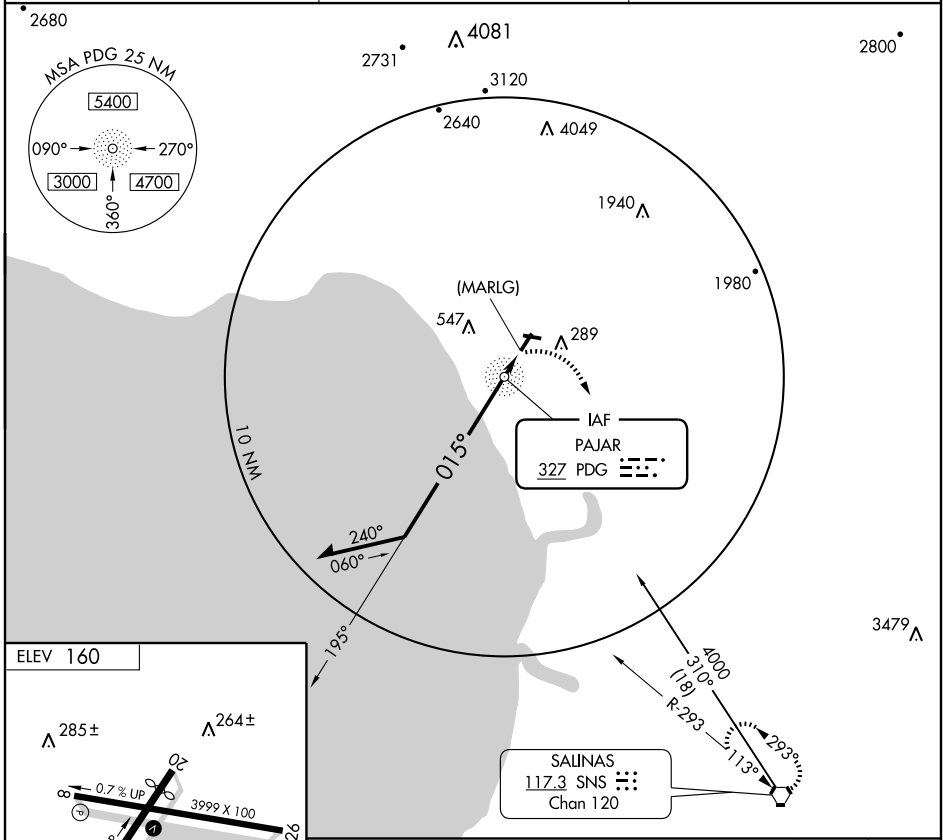

NDB or GPS-B
WATSONVILLE MUNI (WVI)

NDB PDG 327	APP CRS 015°	Rwy Idg TDZE Apt Elev	N/A N/A 160
-----------------------	------------------------	-----------------------------	--

NA Circling not authorized west of Rwy 2-20.

MISSED APPROACH: Climbing right turn to 4000 direct SNS VORTAC and hold.

ASOS
132.275

NORCAL APP CON
127.15 307.125

UNICOM
122.8 (CTAF) **0**

SW-2, 22 OCT 2009 to 19 NOV 2009

SW-2, 22 OCT 2009 to 19 NOV 2009

FAF to MAP 1.1 NM					
Knots	60	90	120	150	180
Min:Sec	1:06	0:44	0:33	0:26	0:22

CATEGORY	A	B	C	D
CIRCLING	900-1	740 (800-1)	900-2 740 (800-2)	900-2¼ 740 (800-2¼)