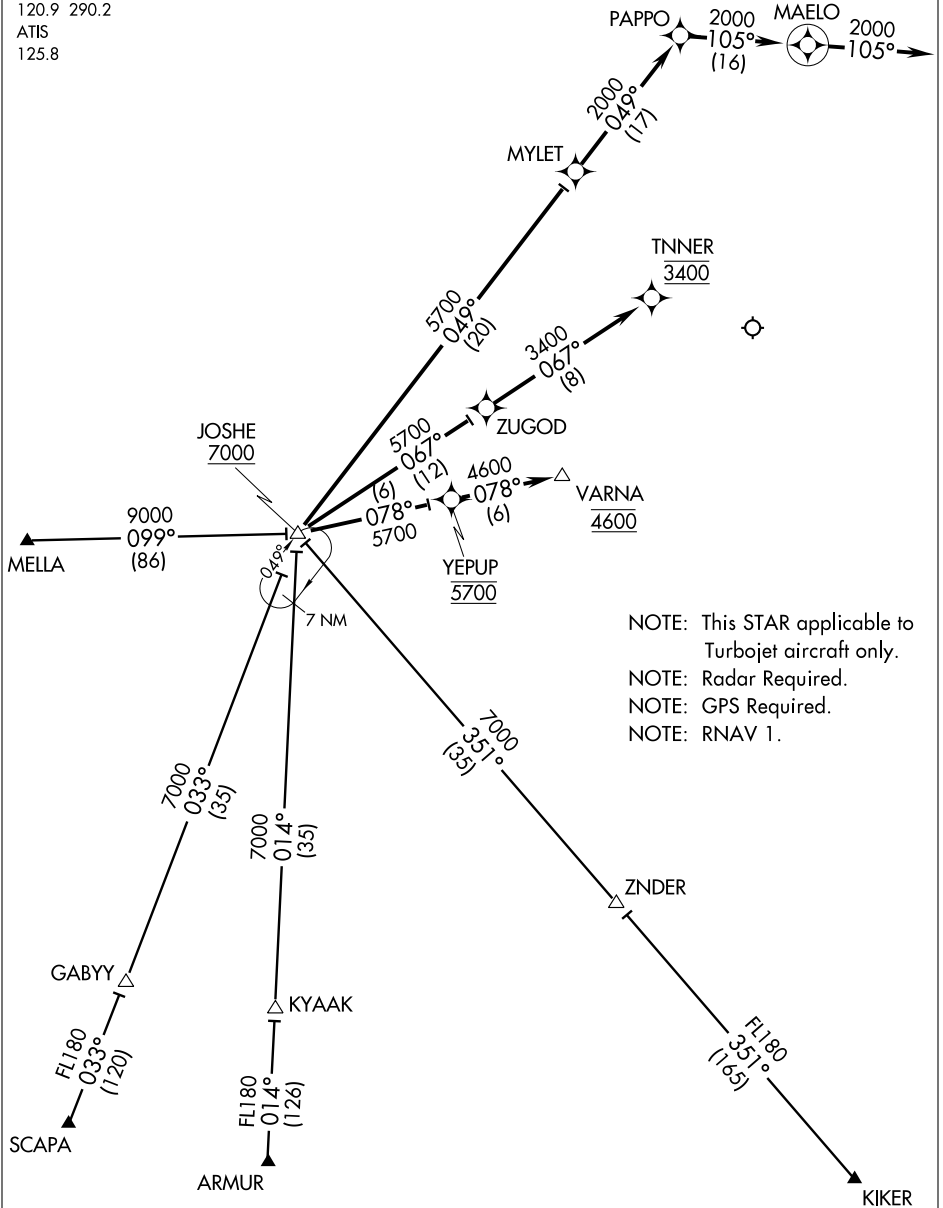

(JOSHE.JOSHE1) 09015

ST-784 (FAA)

SAN JUAN/LUIS MUNOZ MARIN INTL  
SAN JUAN, PUERTO RICO

# JOSHE ONE ARRIVAL (RNAV)

SAN JUAN APP CON  
(West & Southwest)  
119.4 269.2  
(North & East)  
120.9 290.2  
ATIS  
125.8

SE-3, 22 OCT 2009 to 19 NOV 2009

SE-3, 22 OCT 2009 to 19 NOV 2009

JOSHE ONE ARRIVAL (RNAV)  
(JOSHE.JOSHE1) 09015

SAN JUAN, PUERTO RICO  
SAN JUAN/LUIS MUNOZ MARIN INTL