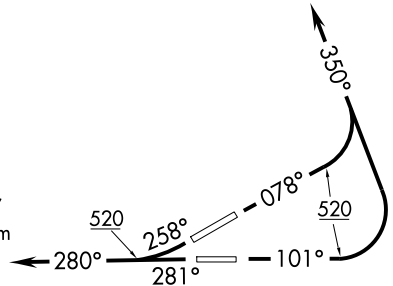

ACONY ONE DEPARTURE (RNAV)

SL-784 (FAA)

SAN JUAN, PUERTO RICO

- ATIS 125.8
- CLNC DEL 126.4 284.6
- SAN JUAN TOWER 132.05 257.8
- GND CON 121.9 348.6
- SAN JUAN DEP CON 119.4 269.2 (West & SW)
- 120.9 290.2 (North & East)

TAKE-OFF MINIMUMS:
 RWY 8, 10, 26, 28: STANDARD.

- NOTE: GPS Required.
- NOTE: For Turbojet aircraft only.
- NOTE: RNAV 1.
- NOTE: RADAR Required.

TAKE-OFF OBSTACLE NOTES:

- Rwy 8: Trees beginning 21' from DER, left and right of centerline, up to 84' AGL/107' MSL.
- Rwy 10: Trees beginning 157' from DER, left and right of centerline, up to 54' AGL/61' MSL.
- Rwy 26: Bldg and trees beginning 8' from DER, 339' right of centerline, up to 138' AGL/154' MSL. Sign and bushes beginning 381' from DER, 374' left of centerline, up to 28' AGL/35' MSL.
- Rwy 28: Bush and trees beginning 159' from DER, 476' left of centerline, up to 61' AGL/71' MSL. Pole 438' from DER, 587' left of centerline, 31' AGL/38' MSL.

NOTE: Chart not to scale.

SE-3, 22 OCT 2009 to 19 NOV 2009

SE-3, 22 OCT 2009 to 19 NOV 2009

DEPARTURE ROUTE DESCRIPTION

TAKE-OFF RUNWAY 8: Climb heading 078° to 520, then climbing left turn heading 350° or as assigned by ATC, expect vectors to ACONY, then via 327° track to PALDE. Thence. . . .

TAKE-OFF RUNWAY 10: Climb heading 101° to 520, then climbing left turn heading 350° or as assigned by ATC, expect vectors to ACONY, then via 327° track to PALDE. Thence. . . .

TAKE-OFF RUNWAY 26: Climb heading 258° to 520, continue climb heading 280° or as assigned by ATC, expect vectors to ACONY, then via 327° track to PALDE. Thence. . . .