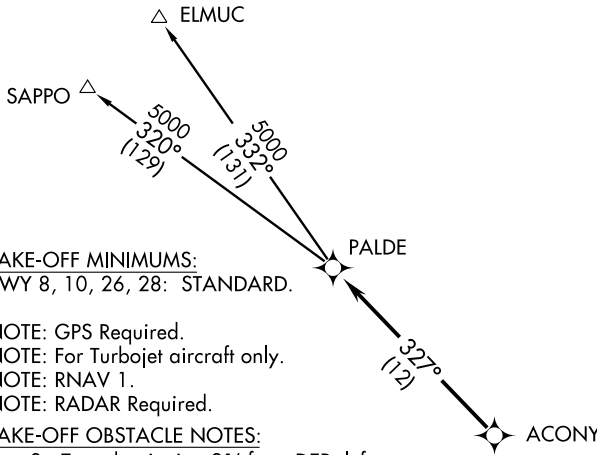

ACONY ONE DEPARTURE (RNAV)

SL-784 (FAA)

SAN JUAN, PUERTO RICO

- ATIS 125.8
- CLNC DEL 126.4 284.6
- SAN JUAN TOWER 132.05 257.8
- GND CON 121.9 348.6
- SAN JUAN DEP CON 119.4 269.2 (West & SW)
- 120.9 290.2 (North & East)

TAKE-OFF MINIMUMS:
 RWY 8, 10, 26, 28: STANDARD.

- NOTE: GPS Required.
- NOTE: For Turbojet aircraft only.
- NOTE: RNAV 1.
- NOTE: RADAR Required.

TAKE-OFF OBSTACLE NOTES:

- Rwy 8: Trees beginning 21' from DER, left and right of centerline, up to 84' AGL/107' MSL.
- Rwy 10: Trees beginning 157' from DER, left and right of centerline, up to 54' AGL/61' MSL.
- Rwy 26: Bldg and trees beginning 8' from DER, 339' right of centerline, up to 138' AGL/154' MSL. Sign and bushes beginning 381' from DER, 374' left of centerline, up to 28' AGL/35' MSL.
- Rwy 28: Bush and trees beginning 159' from DER, 476' left of centerline, up to 61' AGL/71' MSL. Pole 438' from DER, 587' left of centerline, 31' AGL/38' MSL.

NOTE: Chart not to scale.

SE-3, 22 OCT 2009 to 19 NOV 2009

SE-3, 22 OCT 2009 to 19 NOV 2009

DEPARTURE ROUTE DESCRIPTION

TAKE-OFF RUNWAY 8: Climb heading 078° to 520, then climbing left turn heading 350° or as assigned by ATC, expect vectors to ACONY, then via 327° track to PALDE. Thence. . . .

TAKE-OFF RUNWAY 10: Climb heading 101° to 520, then climbing left turn heading 350° or as assigned by ATC, expect vectors to ACONY, then via 327° track to PALDE. Thence. . . .

TAKE-OFF RUNWAY 26: Climb heading 258° to 520, continue climb heading 280° or as assigned by ATC, expect vectors to ACONY, then via 327° track to PALDE. Thence. . . .