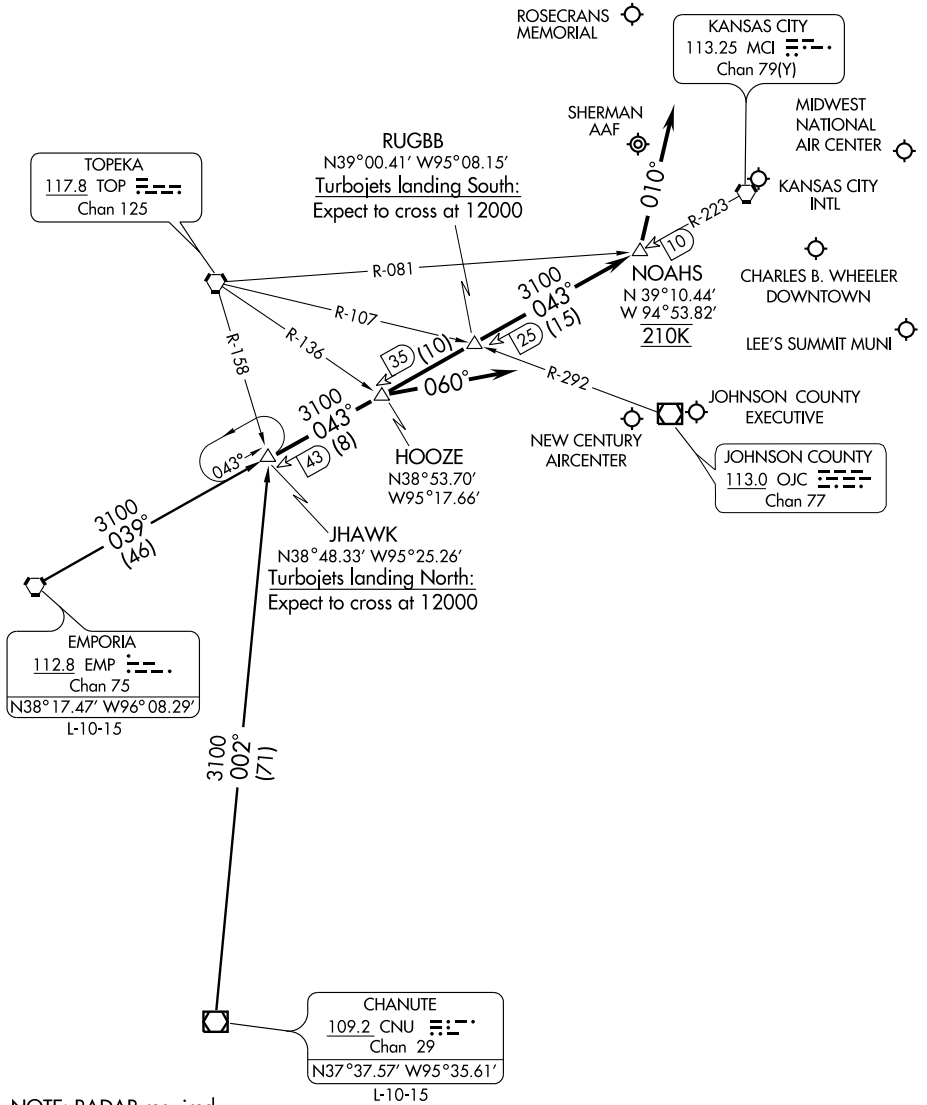

JHAWK SIX ARRIVAL

KANSAS CITY, MISSOURI

KANSAS CITY INTL ATIS
128.375
KANSAS CITY APP CON
120.95 318.1

NC-3, 22 OCT 2009 to 19 NOV 2009

NC-3, 22 OCT 2009 to 19 NOV 2009

NOTE: RADAR required.
NOTE: Chart not to scale

(NARRATIVE ON FOLLOWING PAGE)