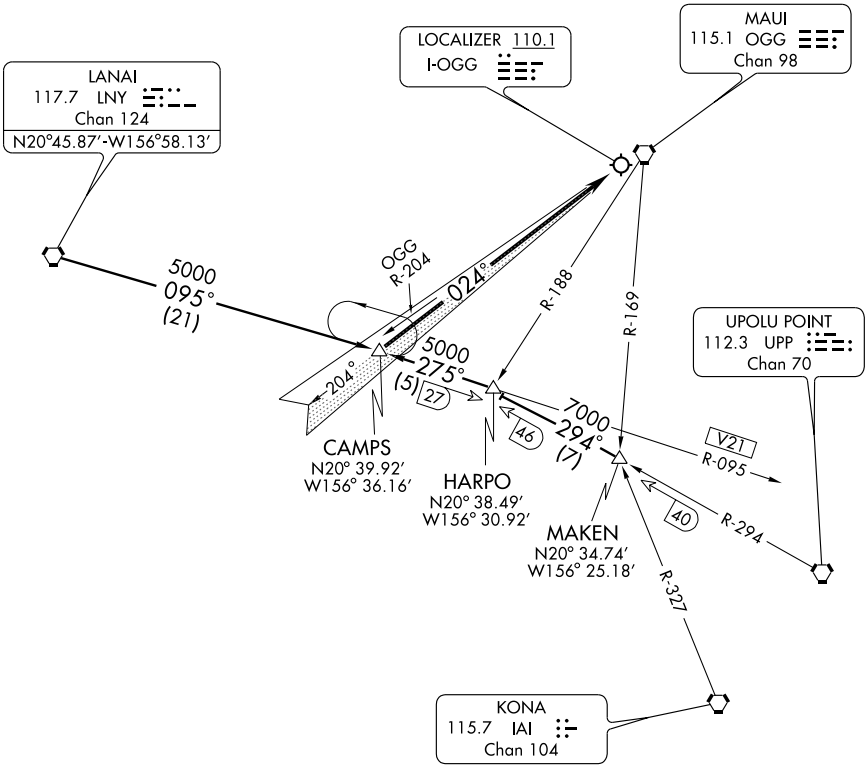

CAMPS TWO ARRIVAL (CAMPS.CAMPS2)

KAHULUI (OGG)(PHOG)
KAHULUI, HAWAII

ATIS
128.6
HCF APPROACH
119.5 343.8
MAUI TOWER ★
118.7 279.6

PAC, 22 OCT 2009 to 17 DEC 2009

PAC, 22 OCT 2009 to 17 DEC 2009

NOTE: Chart not to scale.

LANAI TRANSITION (LNY.CAMPS2): From over LNY VORTAC via LNY R-095 to CAMPS INT. Thence

MAKEN TRANSITION (MAKEN.CAMPS2): From over MAKEN INT via UPP R-294 and LNY R-095 to CAMPS INT. Thence

. . . . From over CAMPS INT via I-OGG localizer course to KAHULUI AIRPORT.

CAMPS TWO ARRIVAL (CAMPS.CAMPS2)

KAHULUI, HAWAII
KAHULUI (OGG)(PHOG)