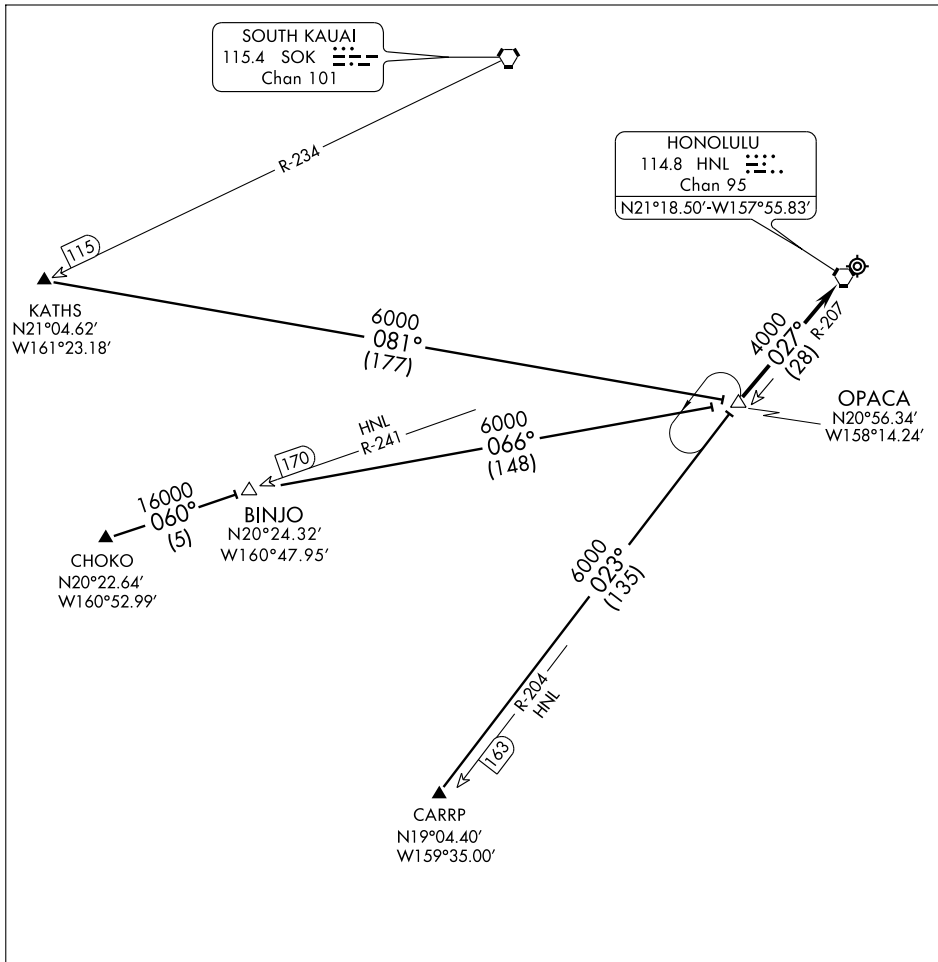

OPACA FOUR ARRIVAL (OPACA.OPACA4)

PAC, 22 OCT 2009 to 17 DEC 2009

PAC, 22 OCT 2009 to 17 DEC 2009

NOTE: RNAV equipped aircraft only.

NOTE: Chart not to scale.

ARRIVAL DESCRIPTION

CARRP TRANSITION (CARRP.OPACA4): From over CARRP WP, RNAV direct to OPACA DME. Thence....

CHOKO TRANSITION (CHOKO.OPACA4): From over CHOKO WP, RNAV direct to BINJO DME, then direct to OPACA DME. Thence....

KATHS TRANSITION (KATHS.OPACA4): From over KATHS WP, RNAV direct to OPACA DME. Thence....

....From over OPACA DME via HNL R-207 to HNL VORTAC, expect radar vectors to final approach course.

OPACA FOUR ARRIVAL (OPACA.OPACA4)